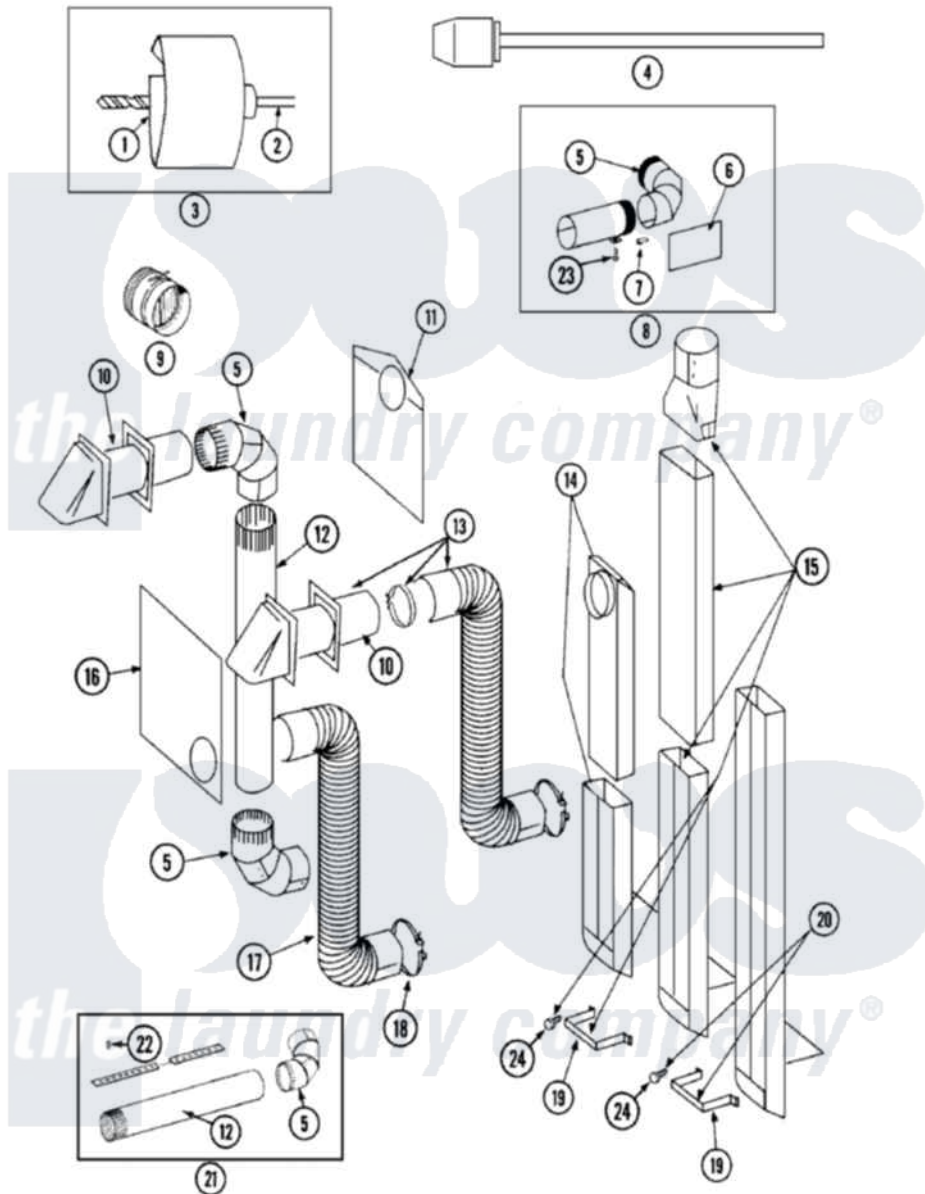

Maytag LDG8426ABE 05 - DUCTING

Maytag [Residential Maytag LDG8426ABE Dryer Parts](#) Parts Diagram 05 - DUCTING
 Click on the part number to view part

Item	Original Part Number	Replaced By	Status	Part Description
1	038179		Not Available	BLADE, SAW
2	038180		Not Available	REPLACEMENT DRILL
3	038766		Not Available	HOLE SAW W/DRILL BIT
4	038767			Extension Chuck, Drill
5	Y059131			Elbow, Venting
6	312302			Insulation, Exhaust Duct Kit
7	213323			Fastener, Exhaust Duct Kit
8	Y304652			Exhaust Duct Kit
9	059146		Not Available	DAMPER, BACK DRAFT
10	Y059129	4396007RW		Vent Hood
11	311353		Not Available	BAG, LINT (DACRON)
12	Y059130			Pipe, Venting
13	Y059143			Flexible Vent Kit
14	Y059135			Vent Duct Assembly
15	059144		Not Available	RECTANGULAR VENT KIT
16	Y059134			PLATE, ALUM. WINDOW (15``X20``)

17	Y304353	4396010RP	6ft Scvent
18	Y304630		Clamp, Flexible Duct
19	313272		Bracket, Exhaust Deflector
20	303736	Not Available	EXHAUST DEFLECTOR KIT
21	306399	Not Available	EXHAUST DEFLECTOR KIT
22	Y251119	3177991	Screw
23	211294	90767	Screw, 8A X 3/8 HeX Washer Head Tapping
24	211294	90767	Screw, 8A X 3/8 HeX Washer Head Tapping