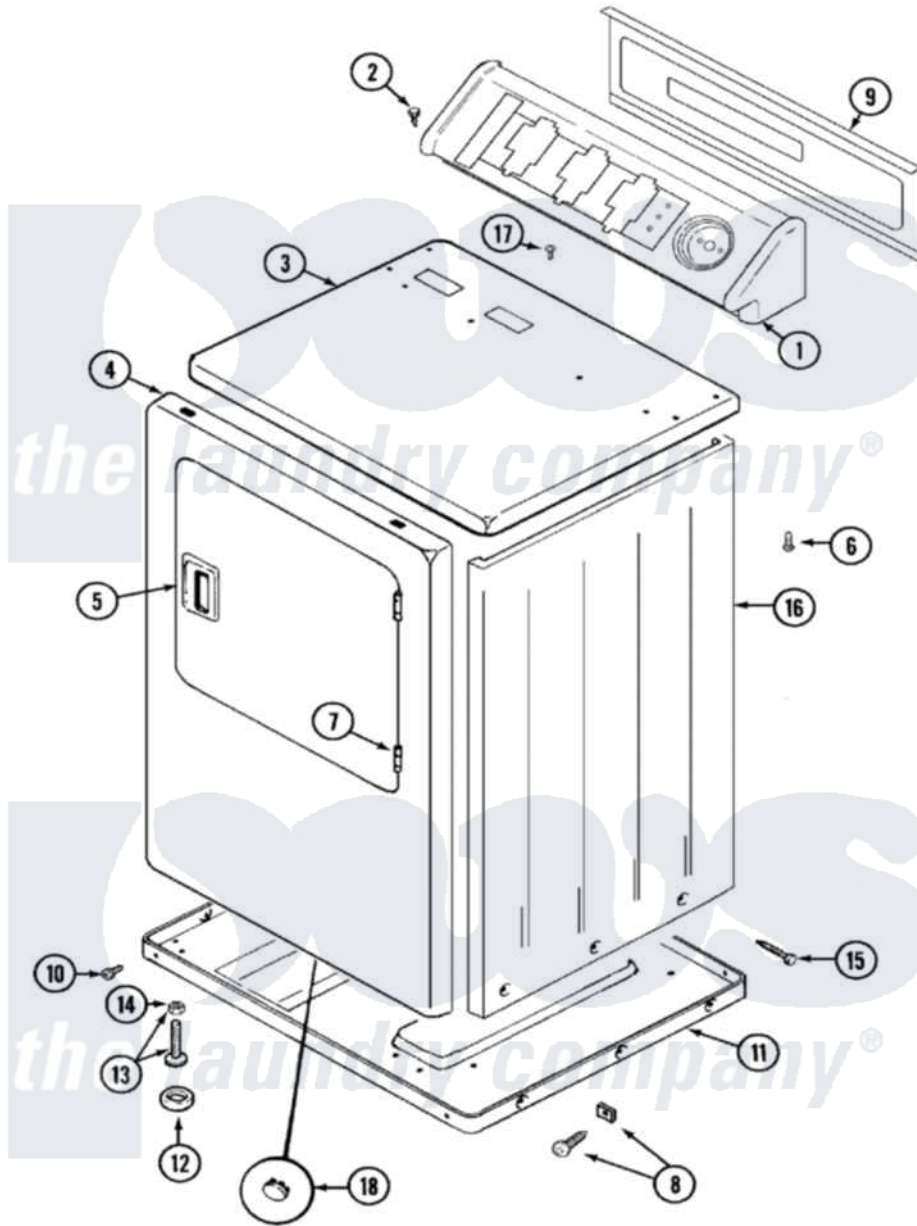

# Maytag LDG8426EGE 01 - CABINET-FRONT

Maytag Residential Maytag LDG8426EGE Dryer Parts Parts Diagram 01 - CABINET-FRONT  
 Click on the part number to view part

Item	Original Part Number	Replaced By	Status	Part Description
1	33001612		Not Available	CONSOLE (WHT)
2	216423	<a href="#">3370225</a>		Screw
3	<a href="#">33001608</a>			Cover, Top
4	<a href="#">33001610</a>			Panel, Front
5	<a href="#">33001241</a>			Handle, Door
6	<a href="#">214354</a>			Screw, Top Cover To Cabnt.
7	<a href="#">33001230</a>			Hinge, Door
8	<a href="#">12001341</a>			Screw And Fastener Kit
9	33001625		Not Available	PANEL, BACK---NA
10	<a href="#">Y313561</a>			Screw---NA
"	Y310632	<a href="#">1163839</a>		Screw
11	Y303361		Not Available	BASE ASSY. (UPPER & LOWER)
12	<a href="#">Y314137</a>			Foot, Rubber
13	<a href="#">Y305086</a>			Adjustable Leg And Nut
14	Y052740	<a href="#">62739</a>		Nut, Lock
				Yfor Cabinet See Cabinet

15	<a href="#">213007</a>		Ator Cabinet See Cabinet, Back
16	33001159	<a href="#">33001327</a>	Cabinet
17	210186	<a href="#">3370225</a>	Screw
18	33001614	Not Available	PLUG, FRONT PANEL (WHT)