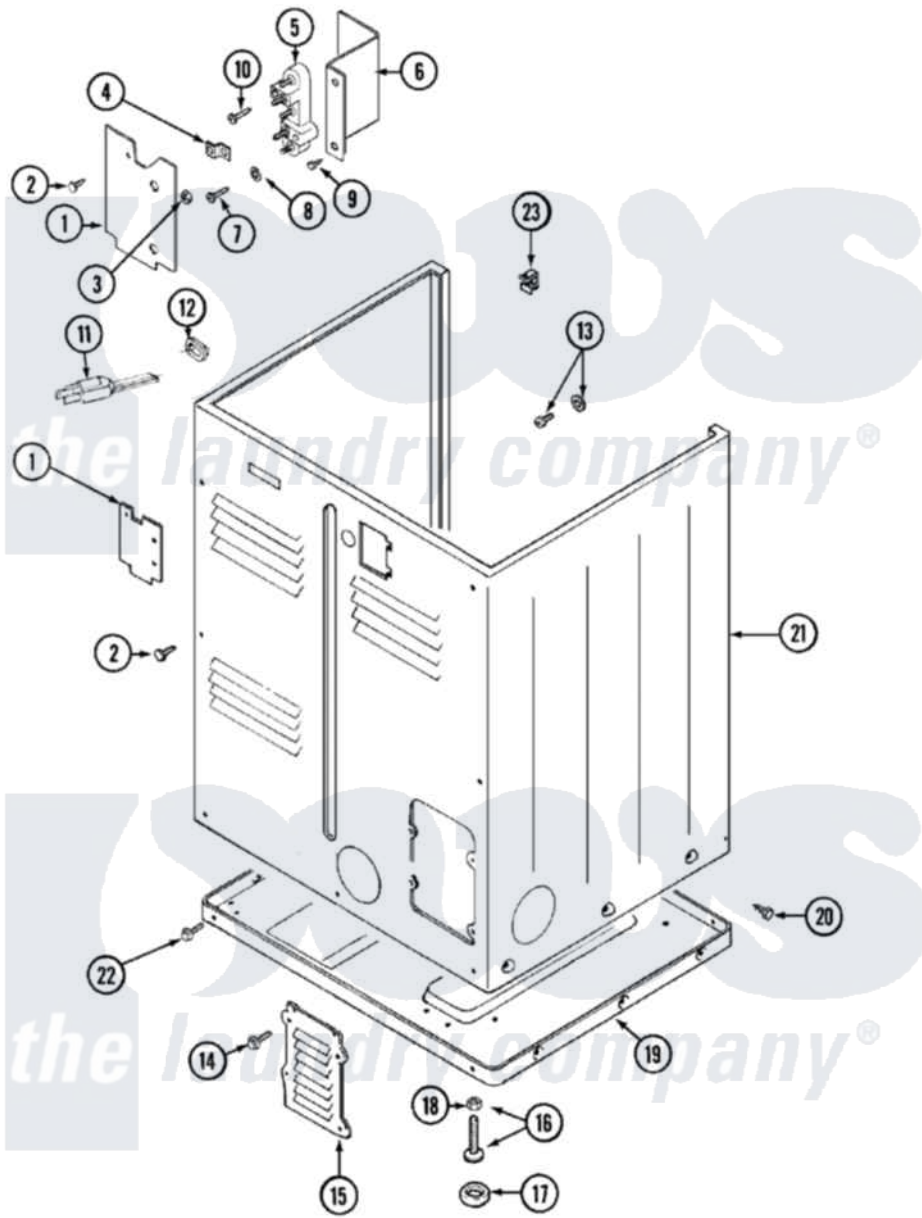

Maytag LDG8426EGE 02 - CABINET-REAR

Maytag [Residential Maytag LDG8426EGE Dryer Parts](#) Parts Diagram 02 - CABINET-REAR
 Click on the part number to view part

Item	Original Part Number	Replaced By	Status	Part Description
1	Y312905		Not Available	COVER, TERMINAL
2	Y313561			Screw----NA
11	308966		Not Available	CORD, POWER (EXPORT)
12	216183			Grommet, Cord Export
13	303846	22003781		Screw, Ground Strap
14	216423	3370225		Screw
15	Y312951		Not Available	ACCESS COVER, BACK
16	Y305086			Adjustable Leg And Nut
17	Y314137			Foot, Rubber
18	Y052740	62739		Nut, Lock
19	Y303361		Not Available	BASE ASSY. (UPPER & LOWER)
20	213007			Xfor Cabinet See Cabinet, Back
21	33001159	33001327		Cabinet
22	Y313561			Screw----NA
"	Y310632	1163839		Screw