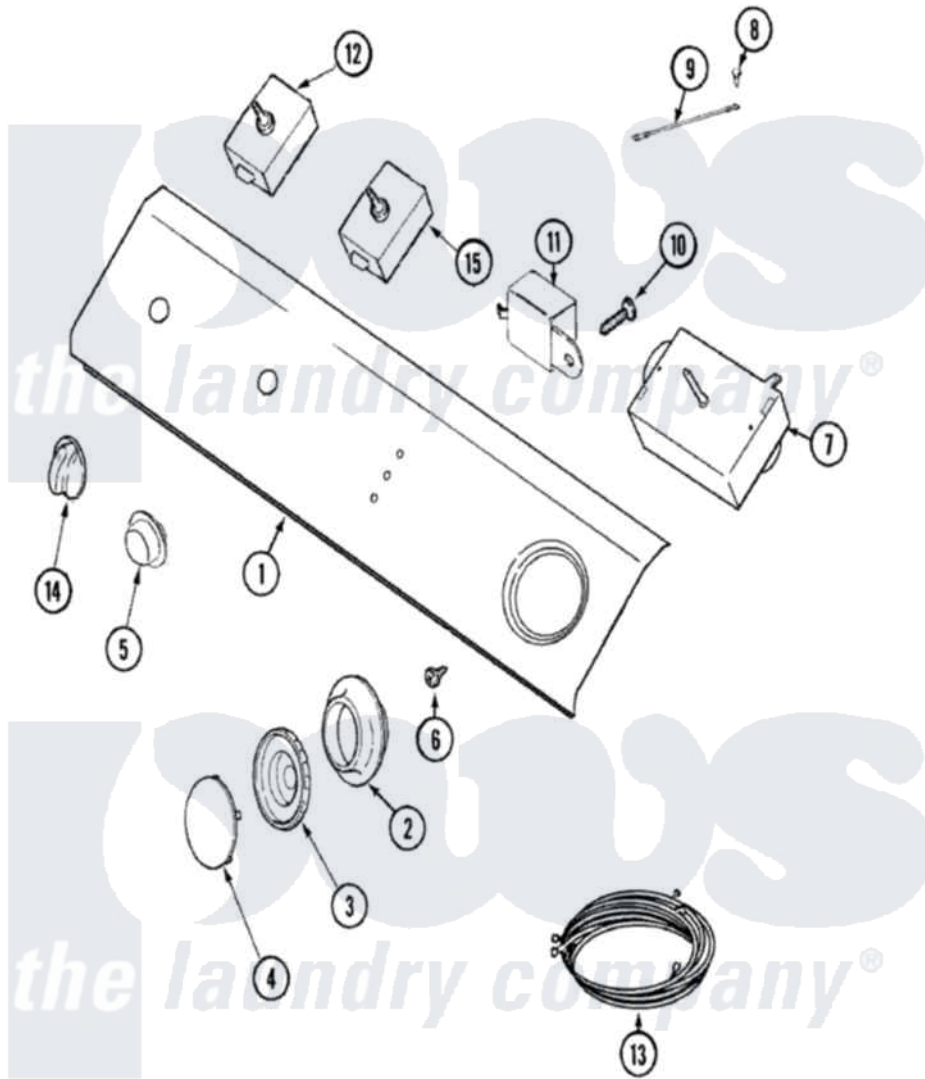

# Maytag LDG8426EGE 03 - CONTROL PANEL

Maytag Residential Maytag LDG8426EGE Dryer Parts Parts Diagram 03 - CONTROL PANEL  
 Click on the part number to view part

Item	Original Part Number	Replaced By	Status	Part Description
1	<a href="#">33001590</a>			Panel, Control
"	22001662	<a href="#">8534058</a>		Screw
2	<a href="#">33001621</a>			Skirt, Timer Dial
3	<a href="#">22001659</a>			Timer Knob - Grey
4	<a href="#">22001664</a>			Timer Knob Insert/Cap
5	33001619	<a href="#">37001071</a>		Button, Push-To-Start
6	33001690	<a href="#">90767</a>		Screw, 8A X 3/8 HeX Washer Head Tapping
7	<a href="#">33001636</a>			Timer
8	210186	<a href="#">3370225</a>		Screw
9	<a href="#">22001654</a>			Wire, Ground
10	216423	<a href="#">3370225</a>		Screw
11	305205	<a href="#">694419</a>		Mini-Buzzer
12	33001726	<a href="#">33001618</a>		Switch- PU
13	<a href="#">33001677</a>			Wire Harness, Main
14	<a href="#">22001663</a>			Knob, Selector Switch
15	<a href="#">33001639</a>			Switch, Temperature