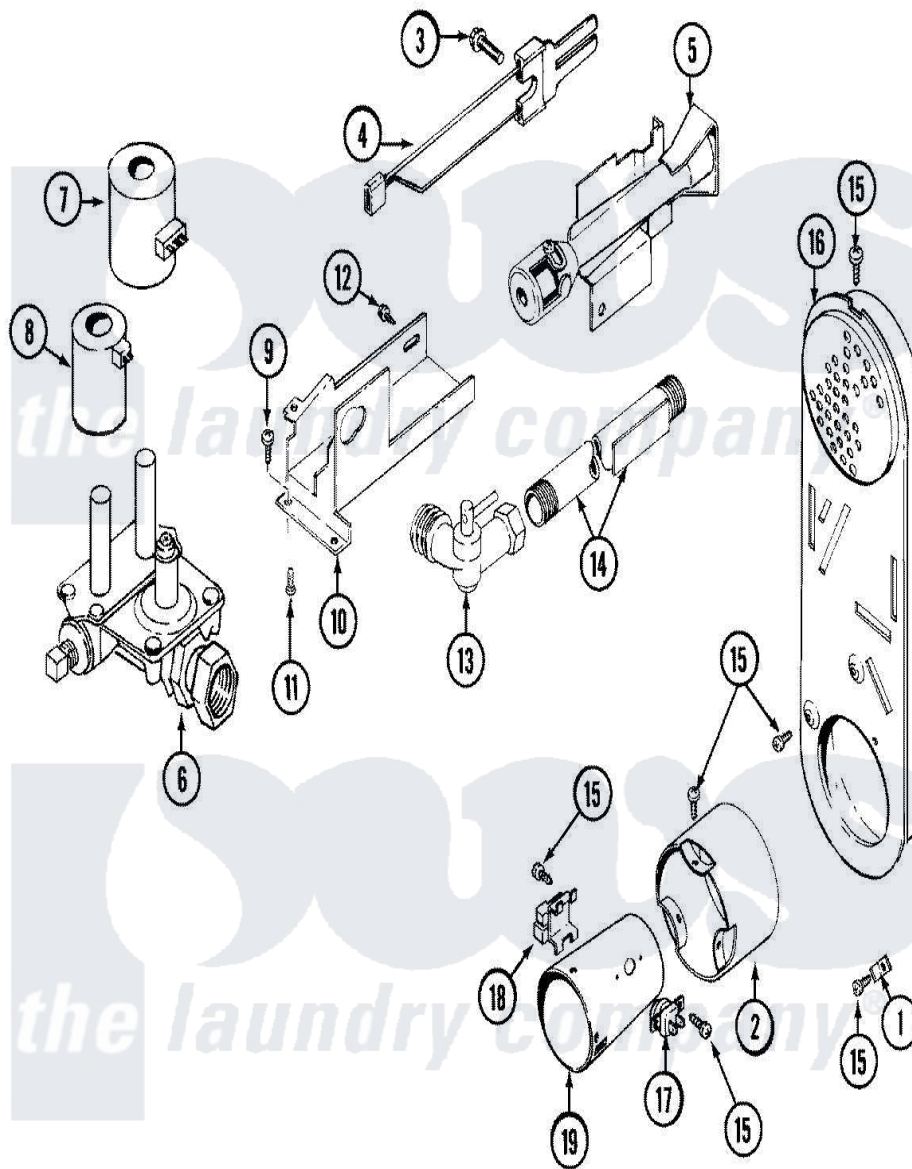

Maytag LDG8426EGE 05 - GAS VALVE

Maytag [Residential Maytag LDG8426EGE Dryer Parts](#) Parts Diagram 05 - GAS VALVE
 Click on the part number to view part

Item	Original Part Number	Replaced By	Status	Part Description
1	304953		Not Available	EXTENSION F/COMBUSTION CONE
2	Y312890			Retainer, Heater Chamber
3	304971			Screw Note: Screw, Igniter
4	304970	4391996		Ignitor
5	33001247	33002793		Burner Assembly
6	33001693			Cap, Gas Pipe
"	307927			Valve, Gas
7	Y307931			Coil, Holding And Booster
8	307930			Coil, Secondary
9	Y313561			Screw---NA
10	314566			Gas Control Bracket
11	Y313559			Screw
12	314082	90767		Screw, 8A X 3/8 HeX Washer Head Tapping
"	314568	Y313559		Screw
13	33001842	3406051		Elbow Union Assembly

"	Y303349		Angle Shut-Off, Gas Valve
14	Y303383	33001735	Pipe And Bracket Assembly Series 18 Not Needed Use Vavle
15	211294	90767	Screw, 8A X 3/8 HeX Washer Head Tapping
16	Y308504		Not Available
17	303395		INLET DUCT ASSEMBLY
18	Y303377	338906	Thermostat, Hi-Limit
19	Y308549		Radiant, Sensor
			Combustion Cone Assembly