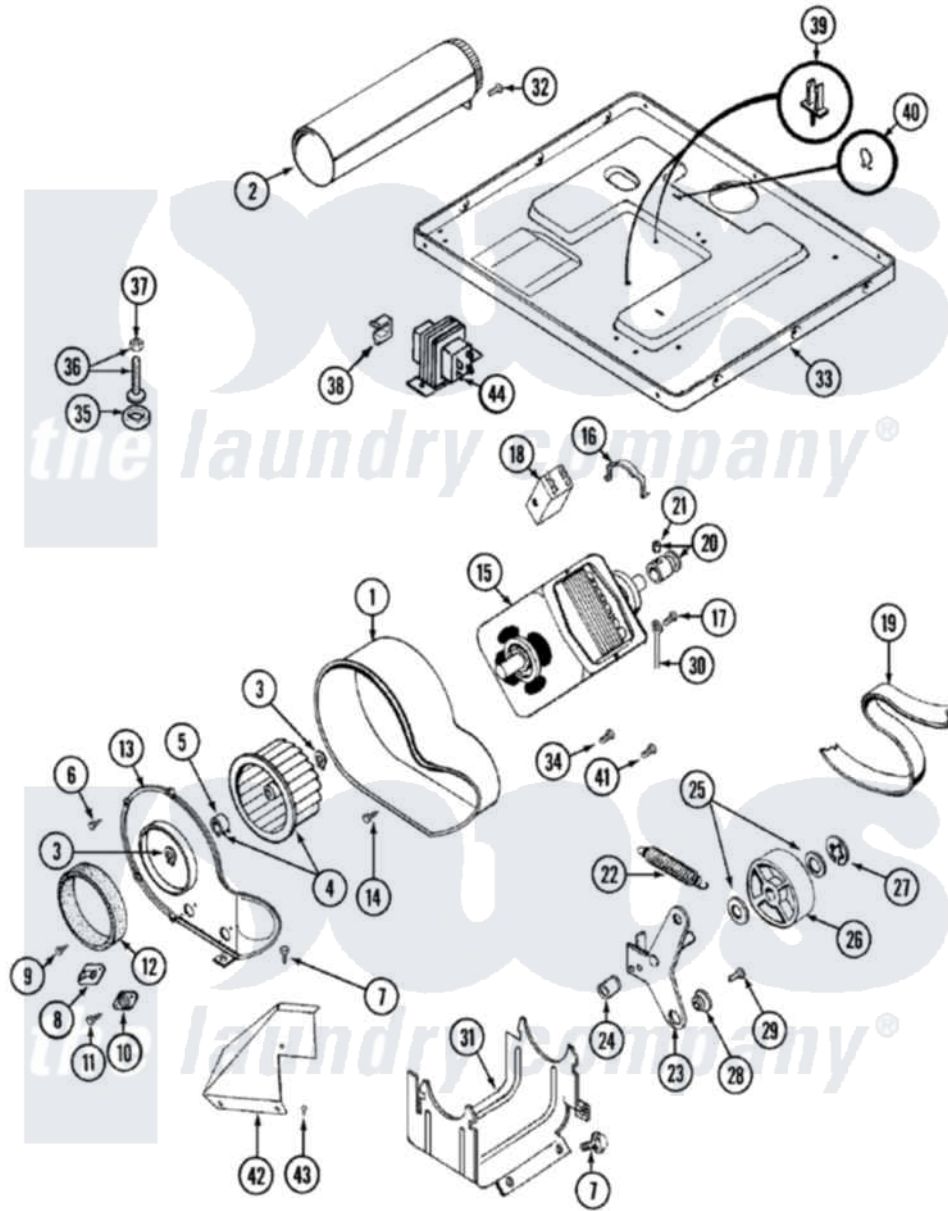

Maytag LDG8426EGE 06 - MOTOR DRIVE

Maytag [Residential Maytag LDG8426EGE Dryer Parts](#) Parts Diagram 06 - MOTOR DRIVE
 Click on the part number to view part

Item	Original Part Number	Replaced By	Status	Part Description
1	Y312893			Housing, Blower
2	Y303442			EXHAUST DUCT ASSEMBLY
3	410233	9703438		Ring-Retrn
4	Y303836			Blower Wheel Assembly And Clamp
5	312967			Clamp, Blower Housing
6	Y312961	W10116751		Screw
7	Y313561			Screw----NA
8	307249			Thermostat, Multi-Temp
9	211294	90767		Screw, 8A X 3/8 HeX Washer Head Tapping
10	306604			Cut-Off, Thermal Part Not Used
11	314848	W10116760		Screw
12	Y312901			Seal, Housing Cover
13	314846			Cover, Blower Housing
14	314818	1163839		Screw

15	Y304656		Not Available	MOTOR (240V 50HZ)
16	Y015825			Clip, Motor To Motor Support
17	910343	488234		Screw 8-32 X 1/4
18	306207		Not Available	(PROD. No.303358-8 & No.303358-9)
19	Y312959			Poly "V" Belt For Tumbler
20	305186			Pulley, Motor
21	Y053241			Set Screw, Motor Pulley
22	Y303945			IDLER SPRING ASSY. W/PLUG
23	Y303363	6-3033630		Idler Arm
24	Y313582	W10116756		Spacer
25	Y312527			Washer, Idler Shaft
26	Y303705	6-3037050		Pulley- ID
27	312958	354987		Ring, Retaining
28	Y312894	315772		Sleeve, Idler Arm
29	Y014874			Screw, Idler Arm And Sleeve
30	901220			Ground Wire
31	312897		Not Available	SUPPORT, MOTOR
32	Y310632	1163839		Screw
33	Y305084			Base Assembly
34	211294	90767		Screw, 8A X 3/8 HeX Washer Head Tapping
35	Y314137			Foot, Rubber
36	Y305086			Adjustable Leg And Nut
37	Y052740	62739		Nut, Lock
38	Y310376			Clip, Door Switch Harness
39	315471	22003298		Retainer, Wire
40	410490			Spring, Retainer Wire Harness
41	Y312961	W10116751		Screw
44	216423	3370225		Screw
"	307928	12001933		Transformer