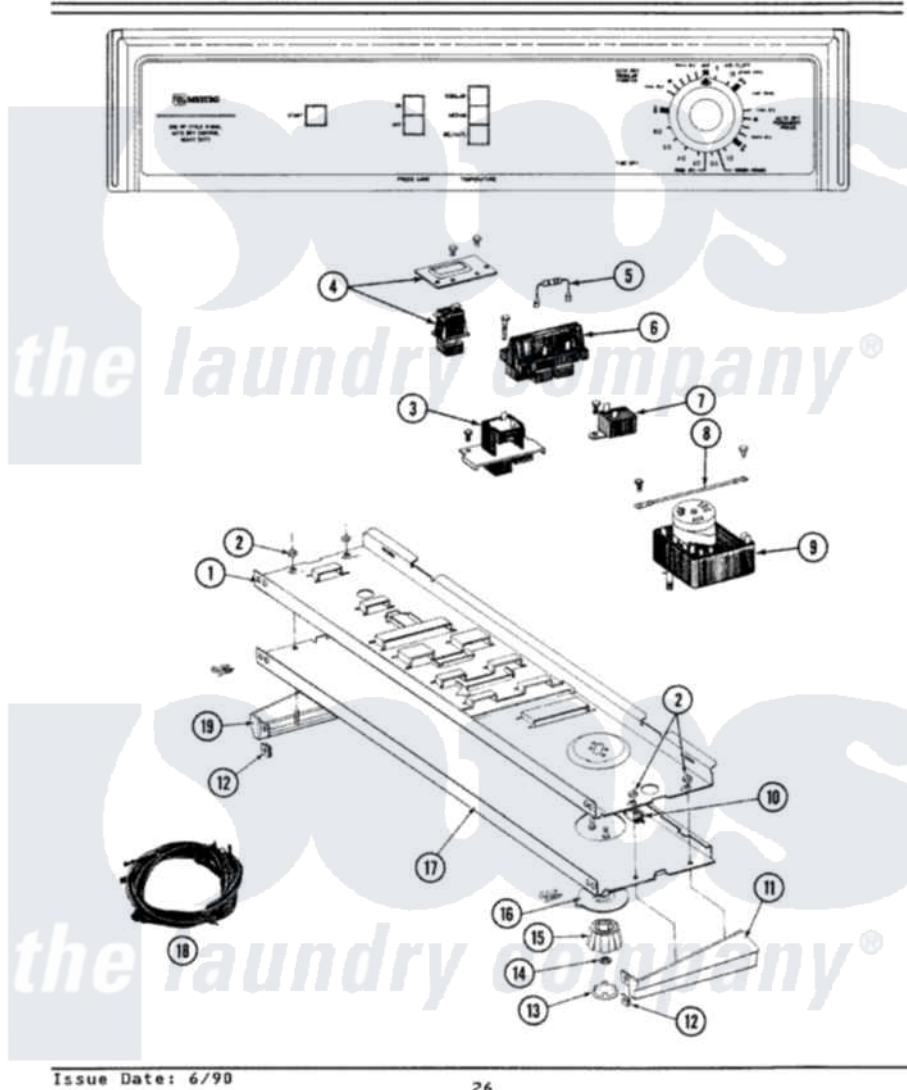

Maytag LDG8500 01 - CONTROL PANEL

SECTION: CONTROL PANEL

MODEL: DE-DG8500

Maytag [Residential Maytag LDG8500 Dryer Parts](#) Parts Diagram 01 - CONTROL PANEL

[Click on the part number to view part](#)

Item	Original Part Number	Replaced By	Status	Part Description
1	314184			Back Up Plate
2	214872			Palnut, End Cap Note: Nut, Lamp Holder
3	211168	W10139210		Screw, 8-18 X 5/16
"	307310			Press Care Switch
4	211168	W10139210		Screw, 8-18 X 5/16
"	307305			Switch Push To Start
5	306917			Resistor, Med Temp Gas
6	307304		Not Available	TEMP CONTROL SWITCH 3 BUTTON
"	213117	67006908		Screw, Ice Rack
7	305205	694419		Mini-Buzzer
"	211168	W10139210		Screw, 8-18 X 5/16
8	211294	90767		Screw, 8A X 3/8 HeX Washer Head Tapping
"	204807			Ground Wire, Supp. Plte To Top Cover
9	306545			Timer

"	910708	488234	Screw 8-32 X 1/4
10	214897		Pad, Control Panel
11	210932		Screw, No.8 X 9/16 Ctsk Note: Screw, Inlet Duct
"	207216	Not Available	END CAP RH
12	214894		Fastener, End Cap
13	215821	Not Available	CAP, KNOB
14	312273		Nut, Control Knob
15	315041		Knob, Timer
16	315042		Dial Skirt
17	307325	Not Available	CONTROL PANEL
18	307289	Not Available	WIRE HARNESS
19	207215	Not Available	END CAP LH