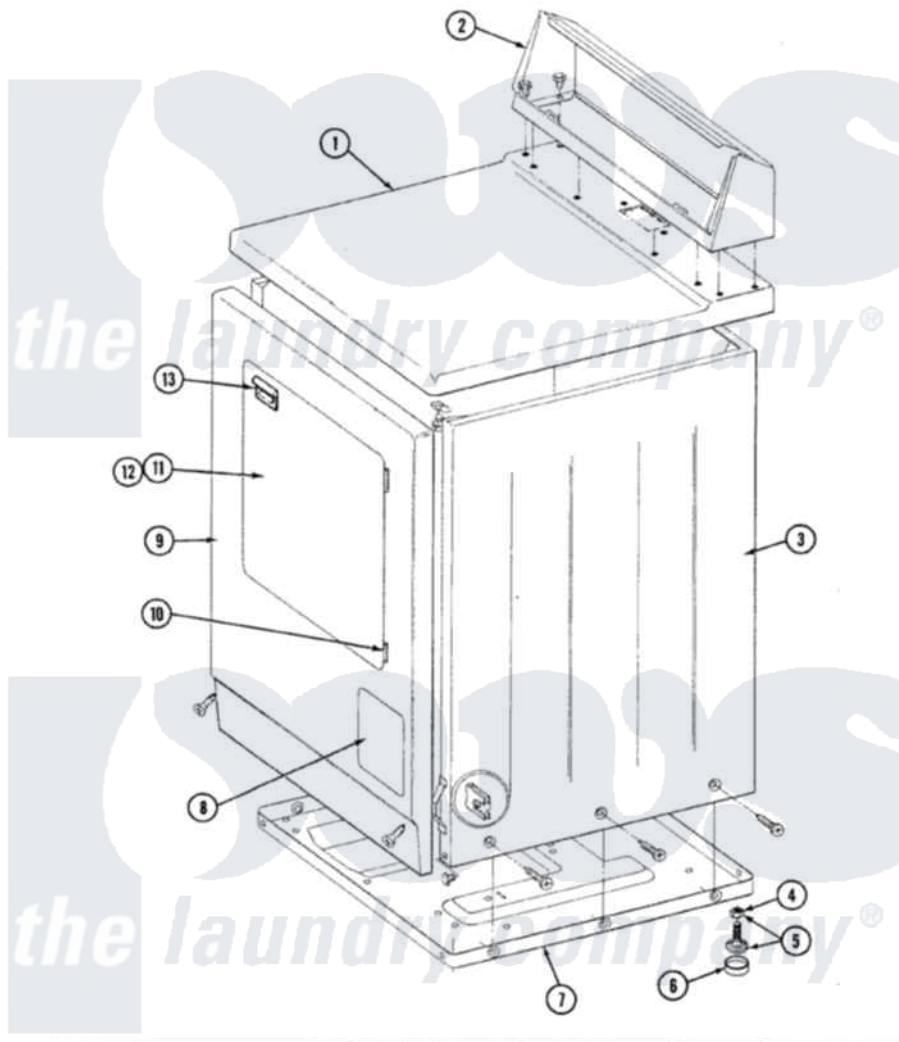

Maytag LDG8500 03 - FRONT VIEW

SECTION: FRONT VIEW
MODEL: DE-DG MODELS

Issue Date: 6/90

56

Maytag [Residential Maytag LDG8500 Dryer Parts](#) Parts Diagram 03 - FRONT VIEW
Click on the part number to view part

Item	Original Part Number	Replaced By	Status	Part Description
1	307104L			Top Cover Assembly
"	204445			Screw And Fastener Assembly
2	305193L			Console
"	Y313559			Screw
3	307124L		Not Available	CABINET ASSY ALMOND
"	Y310632	1163839		Screw
4	Y052740	62739		Nut, Lock
5	Y305086			Adjustable Leg And Nut
6	Y314137			Foot, Rubber
7	Y303361		Not Available	BASE ASSY. (UPPER & LOWER)
8	302542L		Not Available	PART NOT USED. (DG ONLY)
9	307998L			Front Panel---NA
10	307099	33001230		Hinge, Door
11	307111L	308061L		Door Assembly---NA
12	314966L		Not Available	DOOR PANEL ALMOND
13	314972			Handle Door ALM