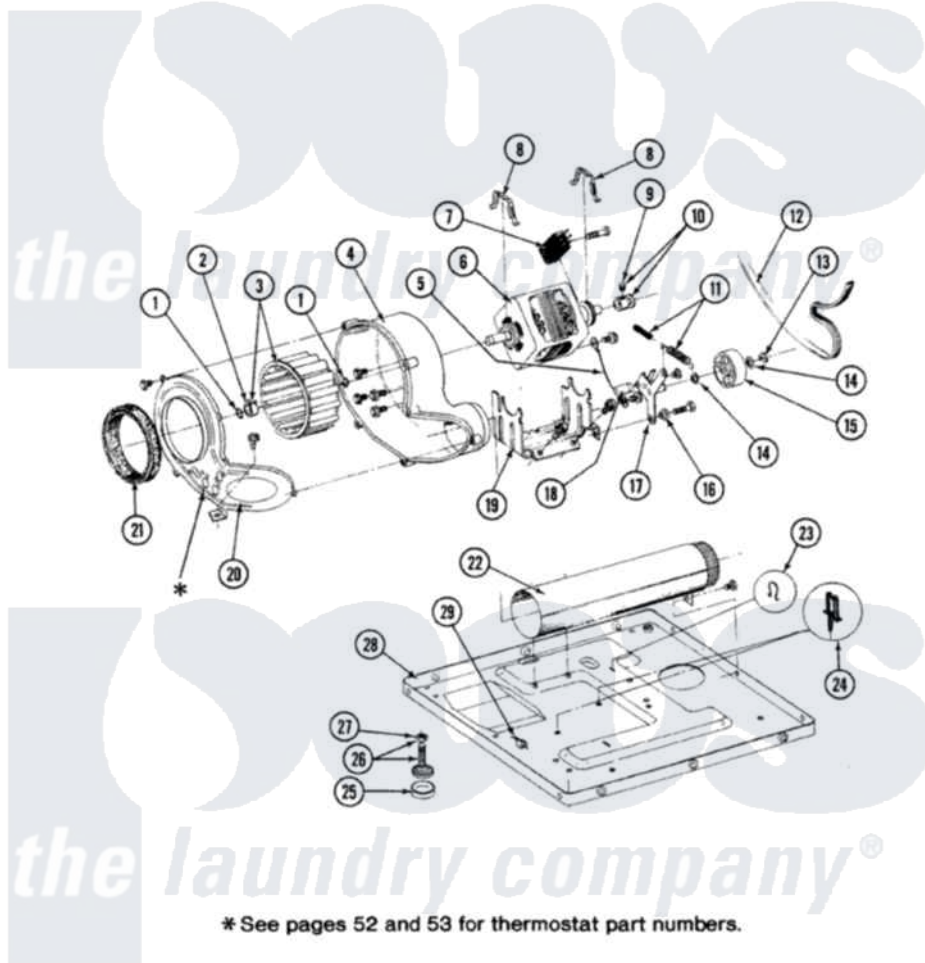

Maytag LDG8500 07 - MOTOR, BLOWER, BASE FRAME & THERMOSTATS

SECTION: MOTOR, BLOWER, BASE FRAME & THERMOSTATS
 MODEL: DG-DE MODELS

Issue Date: 6/90

50

Maytag [Residential Maytag LDG8500 Dryer Parts](#) Parts Diagram 07 - MOTOR, BLOWER, BASE FRAME & THERMOSTATS

[Click on the part number to view part](#)

Item	Original Part Number	Replaced By	Status	Part Description
1	410233	9703438		Ring-Retrn
2	312967			Clamp, Blower Housing
3	Y303836			Blower Wheel Assembly And Clamp
4	Y310632	1163839		Screw
"	Y312893			Housing, Blower
5	901220			Ground Wire
"	211294	90767		Screw, 8A X 3/8 HeX Washer Head Tapping
"	910343	488234		Screw 8-32 X 1/4
6	Y303358	W10410999		Motor-Drve
7	306207		Not Available	(PROD. No.303358-8 & No.303358-9)
"	Y303877		Not Available	SWITCH, MOTOR EXTERNAL START No.303358-2, No.303358-4, 303358-7
"	Y303879			Switch, Motor External Start

8	Y015825		Clip, Motor To Motor Support
9	Y053241		Set Screw, Motor Pulley
10	Y305185	6-3051850	Pulley- MO
11	Y303945		IDLER SPRING ASSY. W/PLUG
12	Y312959		Poly "V" Belt For Tumbler
13	312958	354987	Ring, Retaining
14	Y312527		Washer, Idler Shaft
15	Y303705	6-3037050	Pulley- ID
16	Y312894	315772	Sleeve, Idler Arm
17	Y014874		Screw, Idler Arm And Sleeve
"	Y303363	6-3033630	Idler Arm
"	Y312961	W10116751	Screw
18	Y313582	W10116756	Spacer
19	Y313561		Screw----NA
"	312897	Not Available	SUPPORT, MOTOR
20	314846		Cover, Blower Housing
"	Y313561		Screw----NA
"	Y312961	W10116751	Screw
21	Y312901		Seal, Housing Cover
22	Y303442		EXHAUST DUCT ASSEMBLY
"	Y310632	1163839	Screw
23	410490		Spring, Retainer Wire Harness
24	Y313262	W10116752	Retainer-
25	Y314137		Foot, Rubber
26	Y305086		Adjustable Leg And Nut
27	Y052740	62739	Nut, Lock
28	Y303361	Not Available	BASE ASSY. (UPPER & LOWER)
29	Y310376		Clip, Door Switch Harness