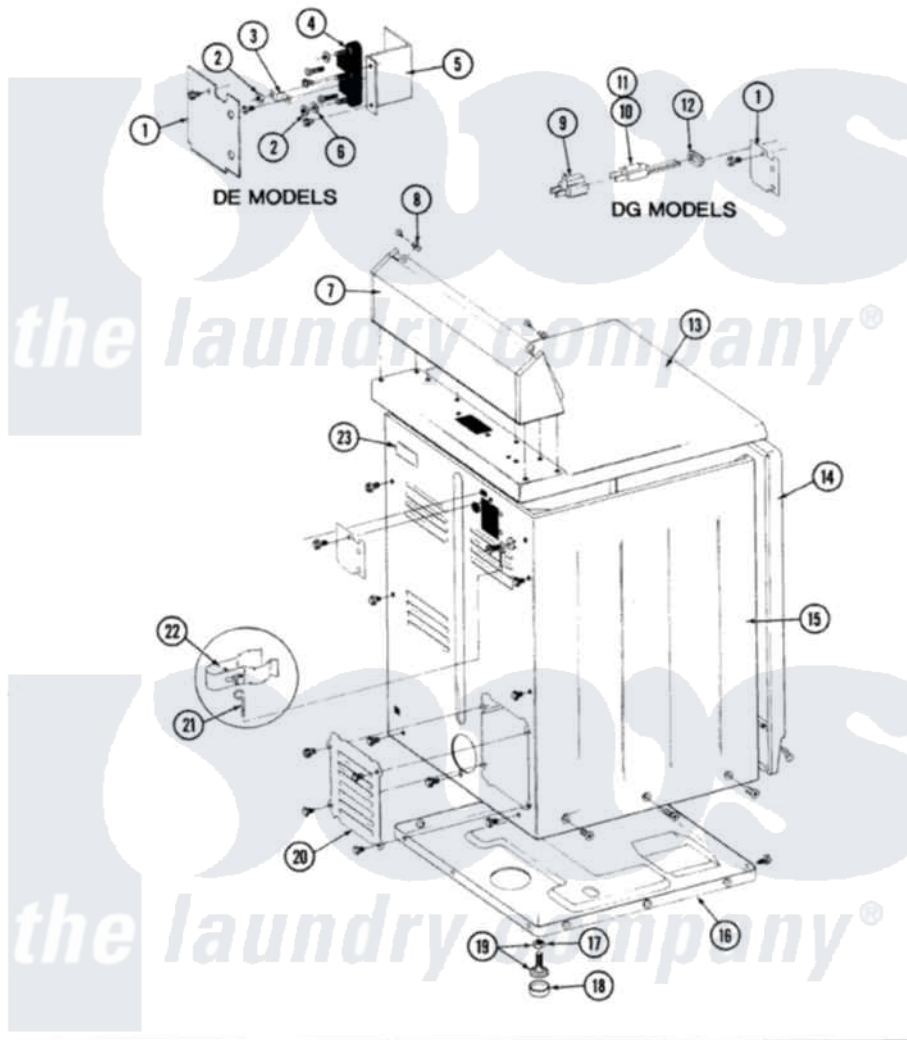

Maytag LDG8500 08 - REAR VIEW

SECTION: REAR VIEW
MODEL: DE-DG MODELS

Issue Date: 6/90

38

Maytag Residential Maytag LDG8500 Dryer Parts Parts Diagram 08 - REAR VIEW
Click on the part number to view part

Item	Original Part Number	Replaced By	Status	Part Description
1	Y312905		Not Available	COVER, TERMINAL
7	305193L			Console
8	215075			Fastener, Control Panel To Console
9	Y201808			Converter
10	302521		Not Available	CORD, POWER PART NOT USED-GAS MODELS ONLY
12	211881			Grommet, Cord Part Not Used-Gas Models Only
13	307104L			Top Cover Assembly
14	307998L			Front Panel---NA
15	Y313561			Screw---NA
"	Y310632	1163839		Screw
"	307124L		Not Available	CABINET ASSY ALMOND
16	Y303361		Not Available	BASE ASSY. (UPPER & LOWER)
17	Y052740	62739		Nut, Lock
18	Y314137			Foot, Rubber

19	Y305086		Adjustable Leg And Nut
20	Y312951	Not Available	ACCESS COVER, BACK
"	211294	90767	Screw, 8A X 3/8 HeX Washer Head Tapping
"	Y313559		Screw
21	311155		Ground Wire And Clamp
22	313122		Screw - Baffle To Tumbler
"	301548		Clamp, Ground Wire
23	214519		LABEL, ELECTRICAL INSTR. PART NOT USED-GAS MODELS ONLY