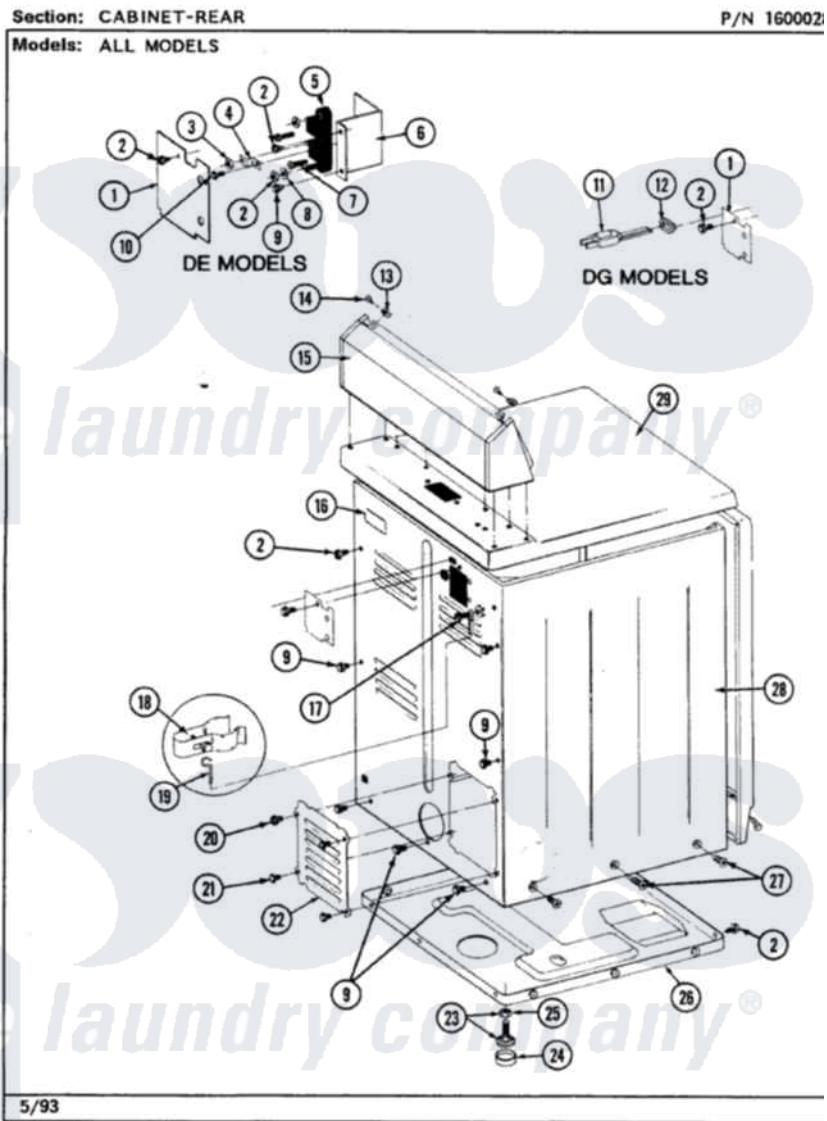

# Maytag LDG8500AAL 02 - CABINET-REAR

Maytag Residential Maytag LDG8500AAL Dryer Parts Parts Diagram 02 - CABINET-REAR  
Click on the part number to view part

Item	Original Part Number	Replaced By	Status	Part Description
1	Y312905		Not Available	COVER, TERMINAL
2	<a href="#">Y313561</a>			Screw---NA
9	Y310632	<a href="#">1163839</a>		Screw
11	302521		Not Available	CORD, POWER PART NOT USED-GAS MODELS ONLY
12	<a href="#">211881</a>			Grommet, Cord Part Not Used-Gas Models Only
13	<a href="#">215075</a>			Fastener, Control Panel To Console
14	<a href="#">210932</a>			Screw, No.8 X 9/16 Ctsk Note: Screw, Inlet Duct
15	<a href="#">305193L</a>			Console
16	214519			LABEL, ELECTRICAL INSTR. PART NOT USED-GAS MODELS ONLY
17	303846	<a href="#">22003781</a>		Screw, Ground Strap
18	<a href="#">301548</a>			Clamp, Ground Wire
19	<a href="#">311155</a>			Ground Wire And Clamp
20	<a href="#">Y313559</a>			Screw

21	211294	<a href="#">90767</a>	Screw, 8A X 3/8 HeX Washer Head Tapping
22	Y312951	Not Available	ACCESS COVER, BACK
23	<a href="#">Y305086</a>		Adjustable Leg And Nut
24	<a href="#">Y314137</a>		Foot, Rubber
25	Y052740	<a href="#">62739</a>	Nut, Lock
26	Y303361	Not Available	BASE ASSY. (UPPER & LOWER)
27	213077	Not Available	CAP FOR TIMER KNOB
28	307124L	Not Available	CABINET ASSY ALMOND
29	<a href="#">307104L</a>		Top Cover Assembly