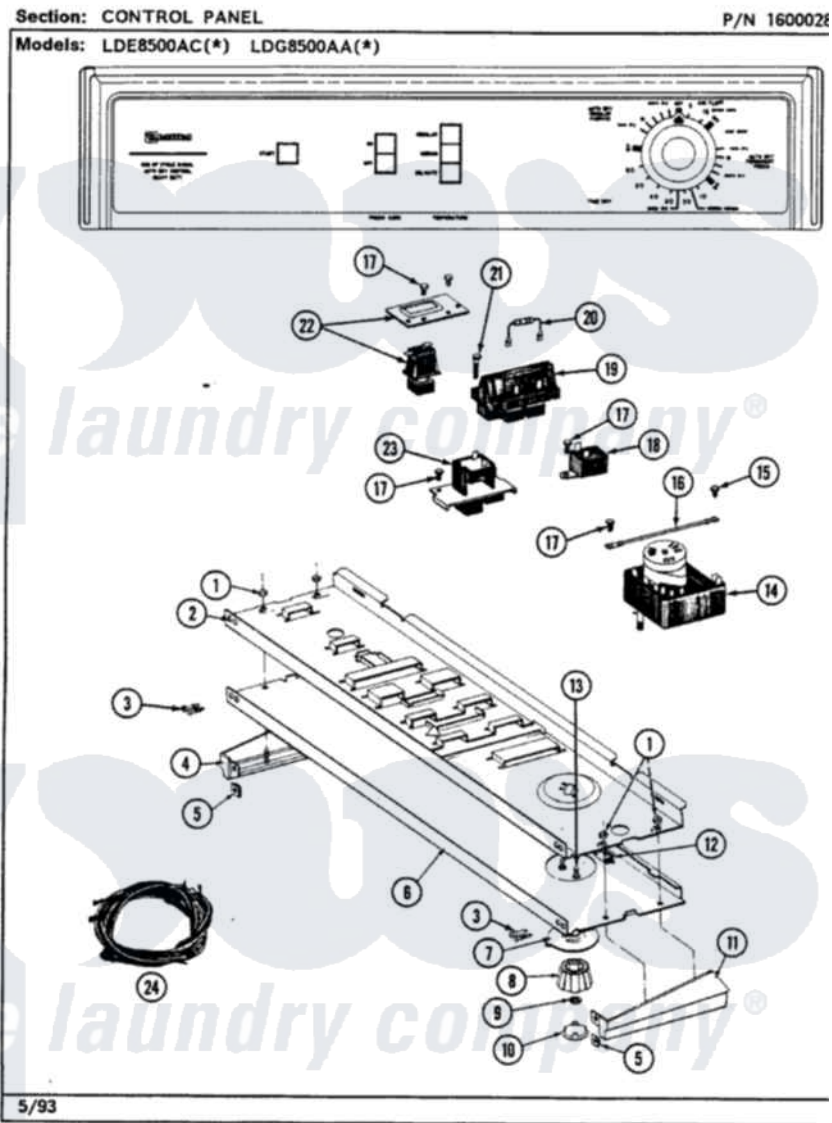

Maytag LDG8500AAL 03 - CONTROL PANEL

Maytag Residential Maytag LDG8500AAL Dryer Parts Parts Diagram 03 - CONTROL PANEL
 Click on the part number to view part

Item	Original Part Number	Replaced By	Status	Part Description
1	214872			Palnut, End Cap Note: Nut, Lamp Holder
2	314184			Back Up Plate
3	210932			Screw, No.8 X 9/16 Ctsk Note: Screw, Inlet Duct
4	207215		Not Available	END CAP LH
5	214894			Fastener, End Cap
6	Y308346			Control Panel
7	315042			Dial Skirt
8	315041			Knob, Timer
9	312273			Nut, Control Knob
10	215821		Not Available	CAP, KNOB
11	207216		Not Available	END CAP RH
12	214897			Pad, Control Panel
13	315317	488234		Screw 8-32 X 1/4
14	Y308255		Not Available	TIMER
15	211204	00767		Screw, 8A X 3/8 HeX Washer

15	211294	30707		Head Tapping
16	204807			Ground Wire, Supp. Plte To Top Cover
17	211168	W10139210		Screw, 8-18 X 5/16
18	305205	694419		Mini-Buzzer
19	307304		Not Available	TEMP CONTROL SWITCH 3 BUTTON
20	306917			Resistor, Med Temp Gas
21	213117	67006908		Screw, Ice Rack
22	307305			Switch Push To Start
23	307310			Press Care Switch
24	308322		Not Available	WIRE HARNESS
"	308494		Not Available	HARNESS, WIRE
25	16000327		Not Available	GUIDE, QUICK REF. - MAYTAG
"	315087		Not Available	MANUAL, USE & CARE