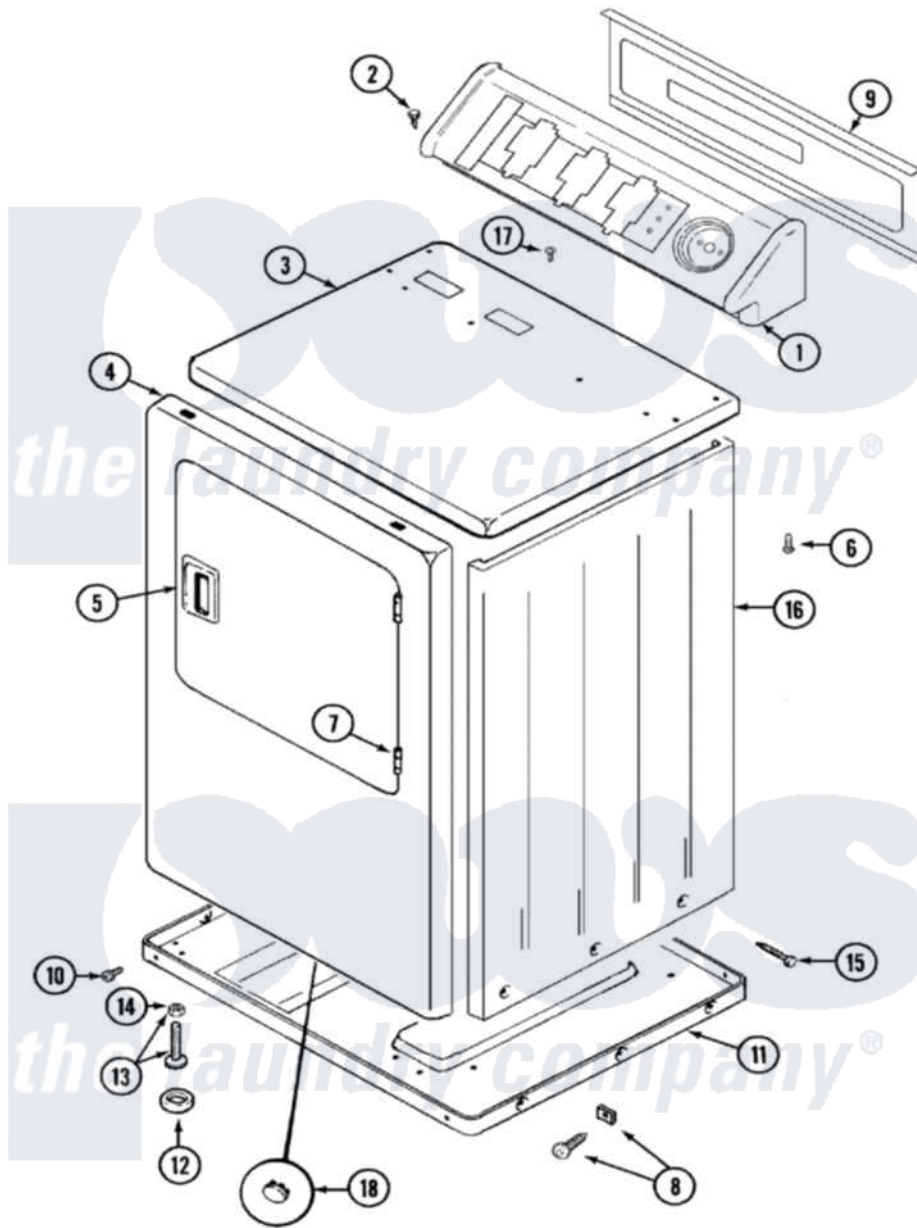

Maytag LDG8506AAE 01 - CABINET-FRONT

Maytag Residential Maytag LDG8506AAE Dryer Parts Parts Diagram 01 - CABINET-FRONT
 Click on the part number to view part

Item	Original Part Number	Replaced By	Status	Part Description
1	33001612		Not Available	CONSOLE (WHT)
2	216423	3370225		Screw
3	33001608			Cover, Top
4	33001610			Panel, Front
"	33001486	98008544		Screw
5	33001241			Handle, Door
6	214354			Screw, Top Cover To Cabnt.
7	33001230			Hinge, Door
8	12001341			Screw And Fastener Kit
9	33001625		Not Available	PANEL, BACK----NA
10	Y313561			Screw----NA
"	Y310632	1163839		Screw
11	Y303361		Not Available	BASE ASSY. (UPPER & LOWER)
12	Y314137			Foot, Rubber
13	Y305086			Adjustable Leg And Nut
14	Y052740	62739		Nut, Lock

15	213007		Xfor Cabinet See Cabinet, Back
16	33001159	33001327	Cabinet
17	210186	3370225	Screw
18	33001614	Not Available	PLUG, FRONT PANEL (WHT)