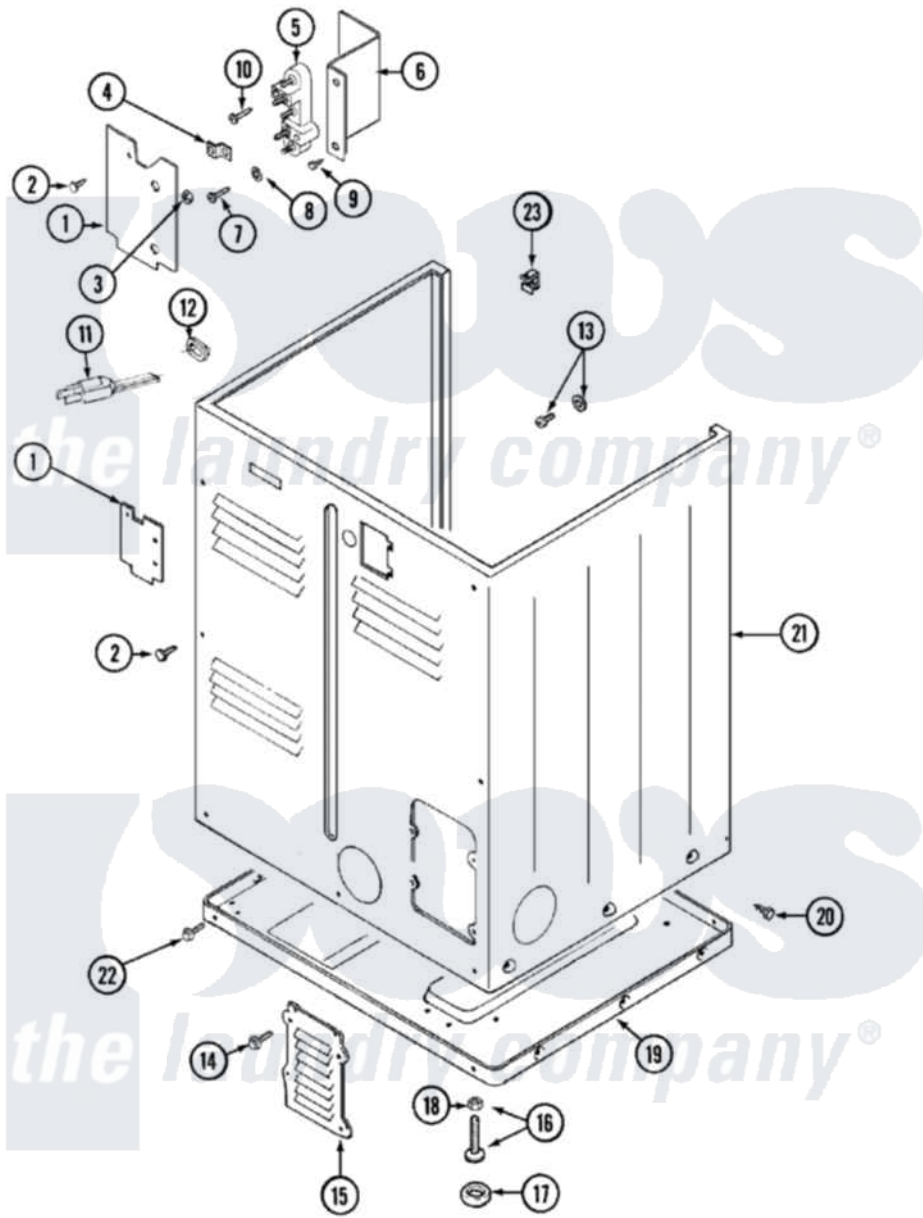

Maytag LDG8506AAE 02 - CABINET-REAR

Maytag [Residential Maytag LDG8506AAE Dryer Parts](#) Parts Diagram 02 - CABINET-REAR
 Click on the part number to view part

Item	Original Part Number	Replaced By	Status	Part Description
1	Y312905		Not Available	COVER, TERMINAL
2	Y313561			Screw---NA
11	33001246		Not Available	CORD, POWER
12	211881			Grommet, Cord Part Not Used-Gas Models Only
13	303846	22003781		Screw, Ground Strap
14	216423	3370225		Screw
15	Y312951		Not Available	ACCESS COVER, BACK
16	Y305086			Adjustable Leg And Nut
17	Y314137			Foot, Rubber
18	Y052740	62739		Nut, Lock
19	Y303361		Not Available	BASE ASSY. (UPPER & LOWER)
20	213007			Xfor Cabinet See Cabinet, Back
21	33001159	33001327		Cabinet
22	Y313561			Screw---NA