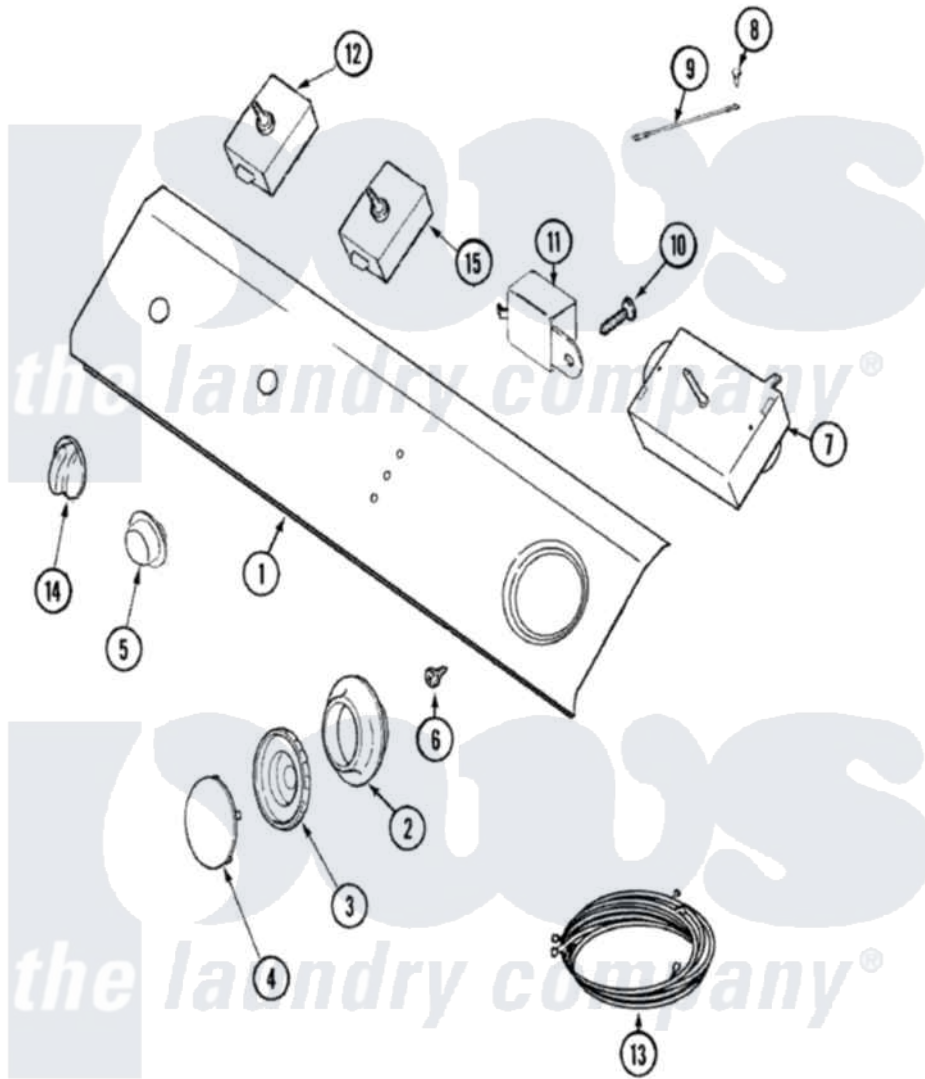

# Maytag LDG8506AAE 03 - CONTROL PANEL

Maytag [Residential Maytag LDG8506AAE Dryer Parts](#) Parts Diagram 03 - CONTROL PANEL  
 Click on the part number to view part

Item	Original Part Number	Replaced By	Status	Part Description
1	33001588		Not Available	PANEL, CONTROL (WHT)
"	22001662	<a href="#">8534058</a>		Screw
2	<a href="#">33001621</a>			Skirt, Timer Dial
3	<a href="#">22001659</a>			Timer Knob - Grey
4	<a href="#">22001664</a>			Timer Knob Insert/Cap
5	33001619	<a href="#">37001071</a>		Button, Push-To-Start
6	33001690	<a href="#">90767</a>		Screw, 8A X 3/8 HeX Washer Head Tapping
7	<a href="#">33001632</a>			Timer
8	210186	<a href="#">3370225</a>		Screw
9	<a href="#">22001654</a>			Wire, Ground
10	216423	<a href="#">3370225</a>		Screw
11	<a href="#">33001623</a>			Buzzer, Non-Adjustable
12	33001726	<a href="#">33001618</a>		Switch- PU
13	<a href="#">33001668</a>			Wire Harness, Main
14	<a href="#">22001663</a>			Knob, Selector Switch
15	<a href="#">33001641</a>			Switch, Temperature