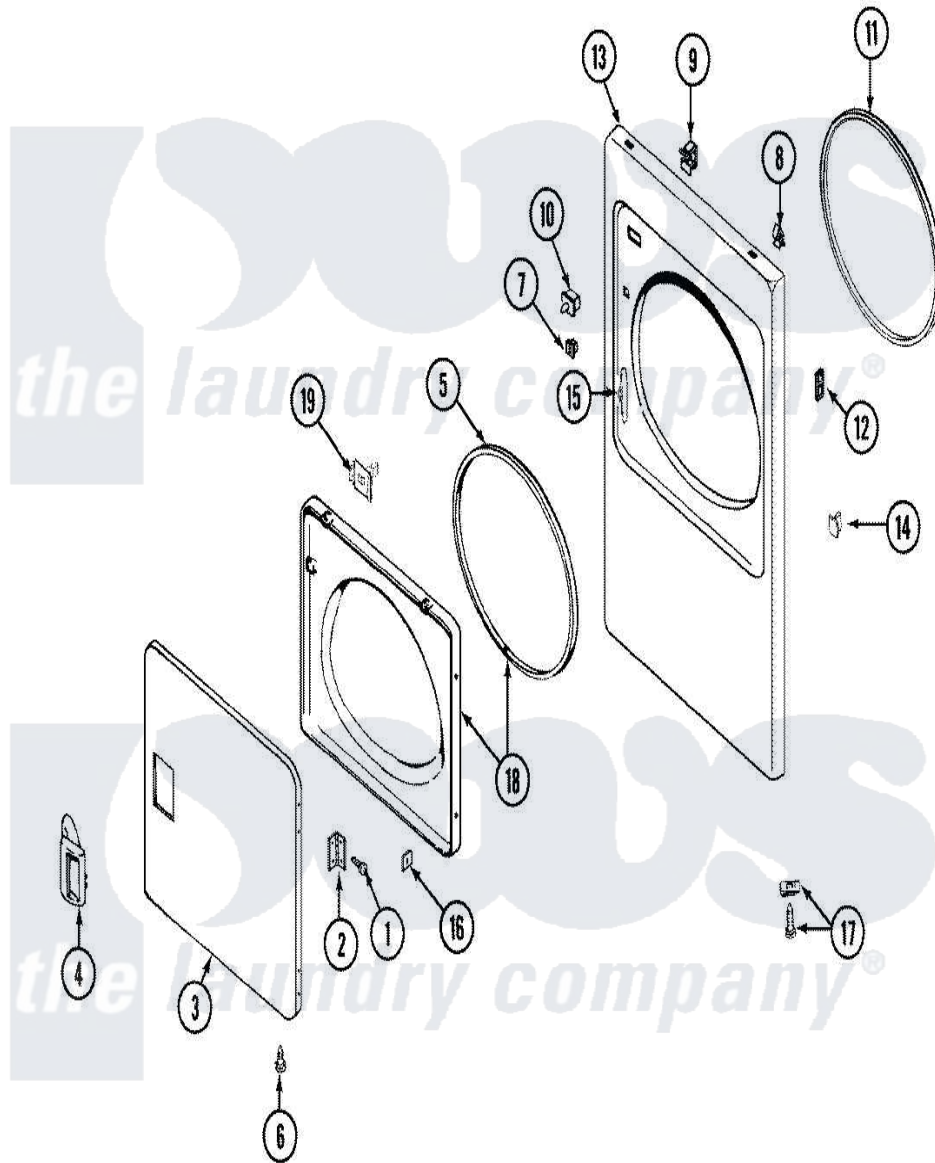

Maytag LDG8506AAE 04 - DOOR

Maytag [Residential Maytag LDG8506AAE Dryer Parts](#) Parts Diagram 04 - DOOR
 Click on the part number to view part

Item	Original Part Number	Replaced By	Status	Part Description
1	Y314062			Screw, Door Hinge And Panel
2	33001230			Hinge, Door
3	22001817			Sheet, Sound Damper
"	33001240			Door
4	33001241			Handle, Door
5	33001131			Seal, Door
6	33001132	33002342		Plug, Sifht Hole
7	Y304578	LA-1003		Door Catch Kit
8	22001650			Fastener, Spring
9	Y310376			Clip, Door Switch Harness
10	33001509	W10169313		Switch-Dor
11	314937			Seal, Front Panel
12	33001487		Not Available	NUT, SPEED
13	33001486	98008544		Screw
"	33001610			Panel, Front
14	33001174	LA-1003		Door Catch Kit

15	33001175		Cover, Hinge Hole
16	Y313910		Clip, Door Liner To Outer Panel
17	12001341		Screw And Fastener Kit
18	33001243	Not Available	PANEL, INNER DOOR (W/SEAL)
19	33001305		Strike, Door