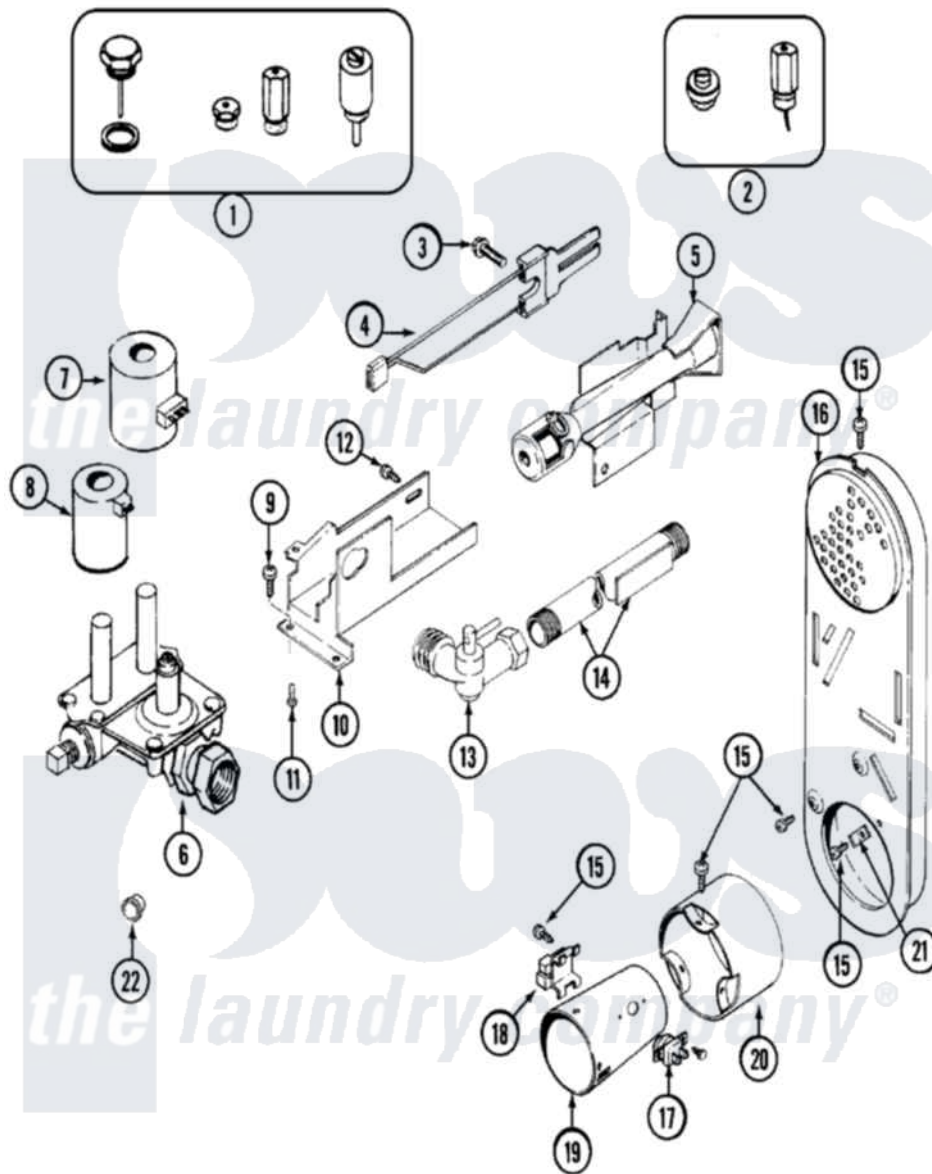

Maytag LDG8506AAE 06 - GAS VALVE

Maytag [Residential Maytag LDG8506AAE Dryer Parts](#) Parts Diagram 06 - GAS VALVE
 Click on the part number to view part

Item	Original Part Number	Replaced By	Status	Part Description
1	Y306195	MAL9000AXX		LP Gas Con
2	306204	33002924		Gas Conv K
3	304971			Screw Note: Screw, Igniter
4	304970	4391996		Ignitor
5	33001247	33002793		Burner Assembly
6	306176			Valve, Gas
7	306106			Coil, Holding And Booster--W
8	306105	694540		Coil, 60 Hz
9	Y313561			Screw---NA
10	314566			Gas Control Bracket
11	Y313559			Screw
12	314568	Y313559		Screw
"	314082	90767		Screw, 8A X 3/8 HeX Washer Head Tapping
13	Y303349			Angle Shut-Off, Gas Valve
"	33001842	3406051		Elbow Union Assembly Pipe And Bracket Assembly

14	Y303383	33001735	Series 18 Not Needed Use Vavle
15	211294	90767	Screw, 8A X 3/8 HeX Washer Head Tapping
16	Y308504	Not Available	INLET DUCT ASSEMBLY
17	303395		Thermostat, Hi-Limit
18	Y303377	338906	Radiant, Sensor
19	Y308548		Combustion Cone Assembly
20	Y303841		Cone, Extension
21	Y312890		Retainer, Heater Chamber
22	33001693		Cap, Gas Pipe