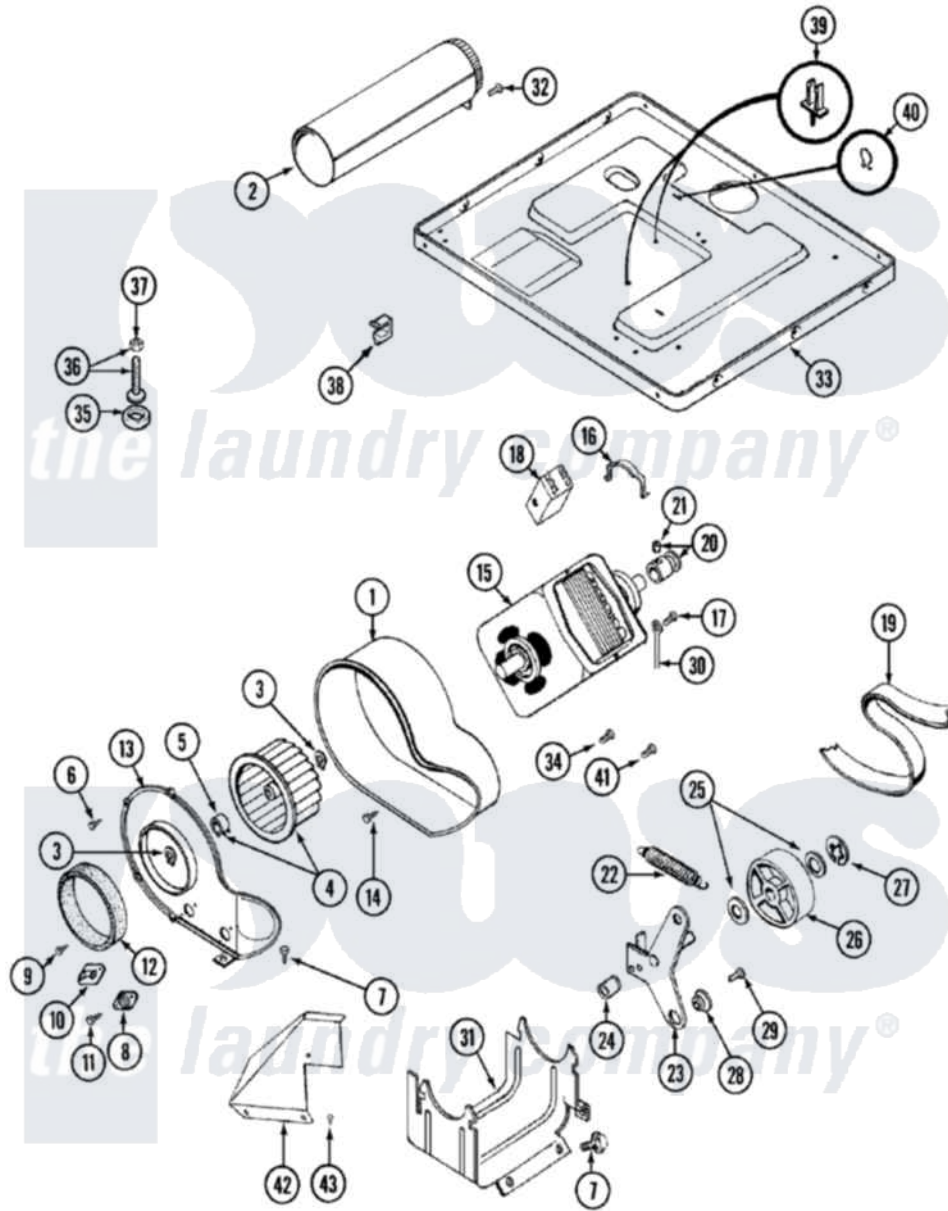

Maytag LDG8506AAE 07 - MOTOR DRIVE

Maytag [Residential Maytag LDG8506AAE Dryer Parts](#) Parts Diagram 07 - MOTOR DRIVE
 Click on the part number to view part

Item	Original Part Number	Replaced By	Status	Part Description
1	Y312893			Housing, Blower
2	Y303442			EXHAUST DUCT ASSEMBLY
3	410233	9703438		Ring-Retrn
4	Y303836			Blower Wheel Assembly And Clamp
5	312967			Clamp, Blower Housing
6	Y312961	W10116751		Screw
7	Y313561			Screw----NA
8	307250			Thermostat, Multi-Temp
9	211294	90767		Screw, 8A X 3/8 HeX Washer Head Tapping
10	306604			Cut-Off, Thermal Part Not Used
11	314848	W10116760		Screw
12	Y312901			Seal, Housing Cover
13	314846			Cover, Blower Housing
14	314818	1163839		Screw

15	Y303358	W10410999	Motor-Drive
16	Y015825		Clip, Motor To Motor Support
17	910343	488234	Screw 8-32 X 1/4
18	Y303879		Switch, Motor External Start
"	Y303877		Not Available SWITCH, MOTOR EXTERNAL START No.303358-2, No.303358-4, 303358-7
"	306207		Not Available (PROD. No.303358-8 & No.303358-9)
19	Y312959		Poly "V" Belt For Tumbler
20	Y305185	6-3051850	Pulley- MO
21	Y053241		Set Screw, Motor Pulley
22	Y303945		IDLER SPRING ASSY. W/PLUG
23	Y303363	6-3033630	Idler Arm
24	Y313582	W10116756	Spacer
25	Y312527		Washer, Idler Shaft
26	Y303705	6-3037050	Pulley- ID
27	312958	354987	Ring, Retaining
28	Y312894	315772	Sleeve, Idler Arm
29	Y014874		Screw, Idler Arm And Sleeve
30	901220		Ground Wire
31	312897		Not Available SUPPORT, MOTOR
32	Y310632	1163839	Screw
33	Y305084		Base Assembly
34	211294	90767	Screw, 8A X 3/8 HeX Washer Head Tapping
35	Y314137		Foot, Rubber
36	Y305086		Adjustable Leg And Nut
37	Y052740	62739	Nut, Lock
38	Y310376		Clip, Door Switch Harness
39	315471	22003298	Retainer, Wire
40	410490		Spring, Retainer Wire Harness
41	Y312961	W10116751	Screw