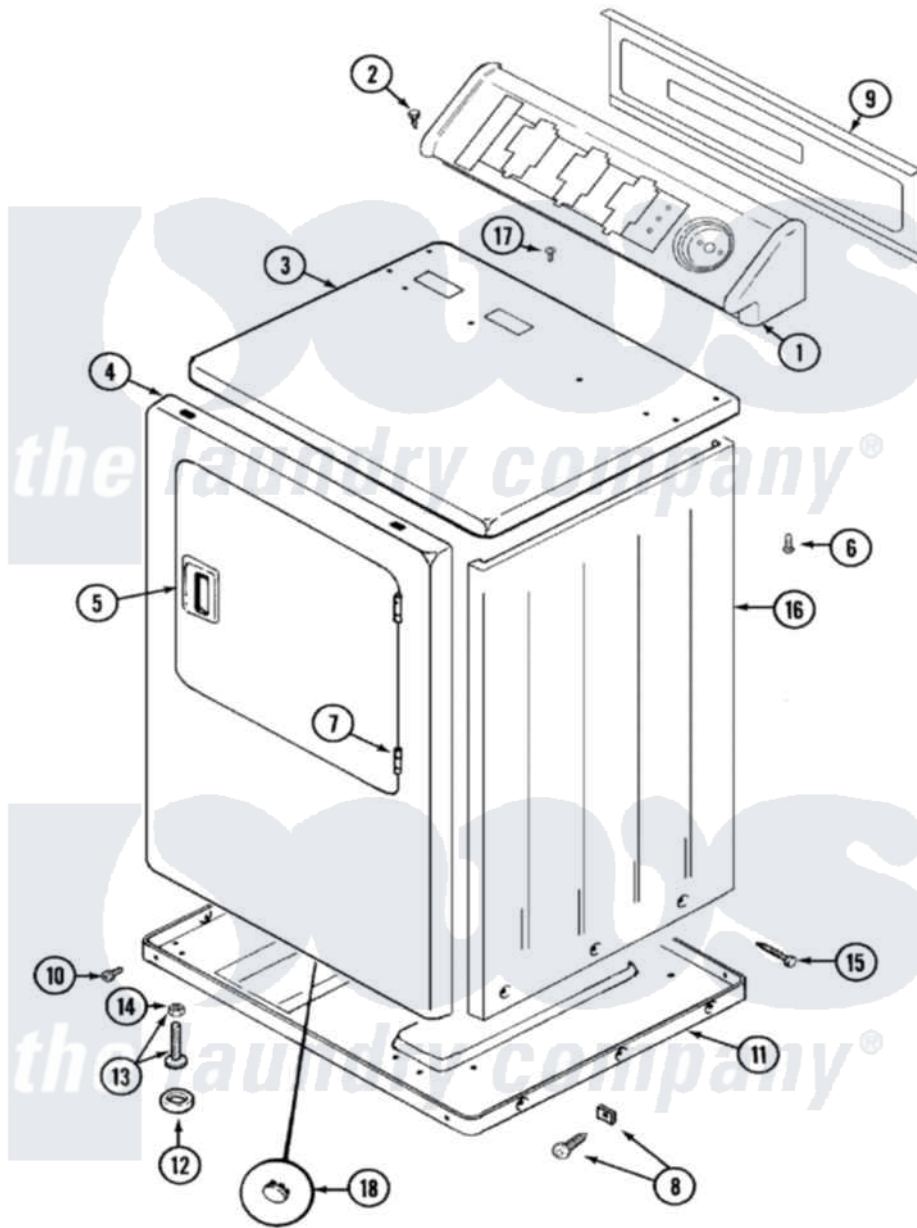

# Maytag LDG8506AAM 01 - CABINET-FRONT

Maytag [Residential Maytag LDG8506AAM Dryer Parts](#) Parts Diagram 01 - CABINET-FRONT  
 Click on the part number to view part

Item	Original Part Number	Replaced By	Status	Part Description
1	<a href="#">33001613</a>			Console
2	216423	<a href="#">3370225</a>		Screw
3	<a href="#">33001609</a>			Cover, Top ----NA
4	<a href="#">33001611</a>			Panel, Front ----NA
"	33001486	<a href="#">98008544</a>		Screw
5	33001254	<a href="#">37001047</a>		Handle, Door
6	<a href="#">214354</a>			Screw, Top Cover To Cabnt.
7	<a href="#">33001230</a>			Hinge, Door
8	12001340	<a href="#">204439</a>		Screw And Fstner Assembly
9	33001625		Not Available	PANEL, BACK----NA
10	<a href="#">Y313561</a>			Screw----NA
"	Y310632	<a href="#">1163839</a>		Screw
11	Y303361		Not Available	BASE ASSY. (UPPER & LOWER)
12	<a href="#">Y314137</a>			Foot, Rubber
13	<a href="#">Y305086</a>			Adjustable Leg And Nut
14	Y052740	<a href="#">62739</a>		Nut, Lock

15	<a href="#">213007</a>		Xfor Cabinet See Cabinet, Back
16	33001160	Not Available	CABINET (ALM)
17	210186	<a href="#">3370225</a>	Screw
18	33001615	Not Available	PLUG, FRONT PANEL (ALM)