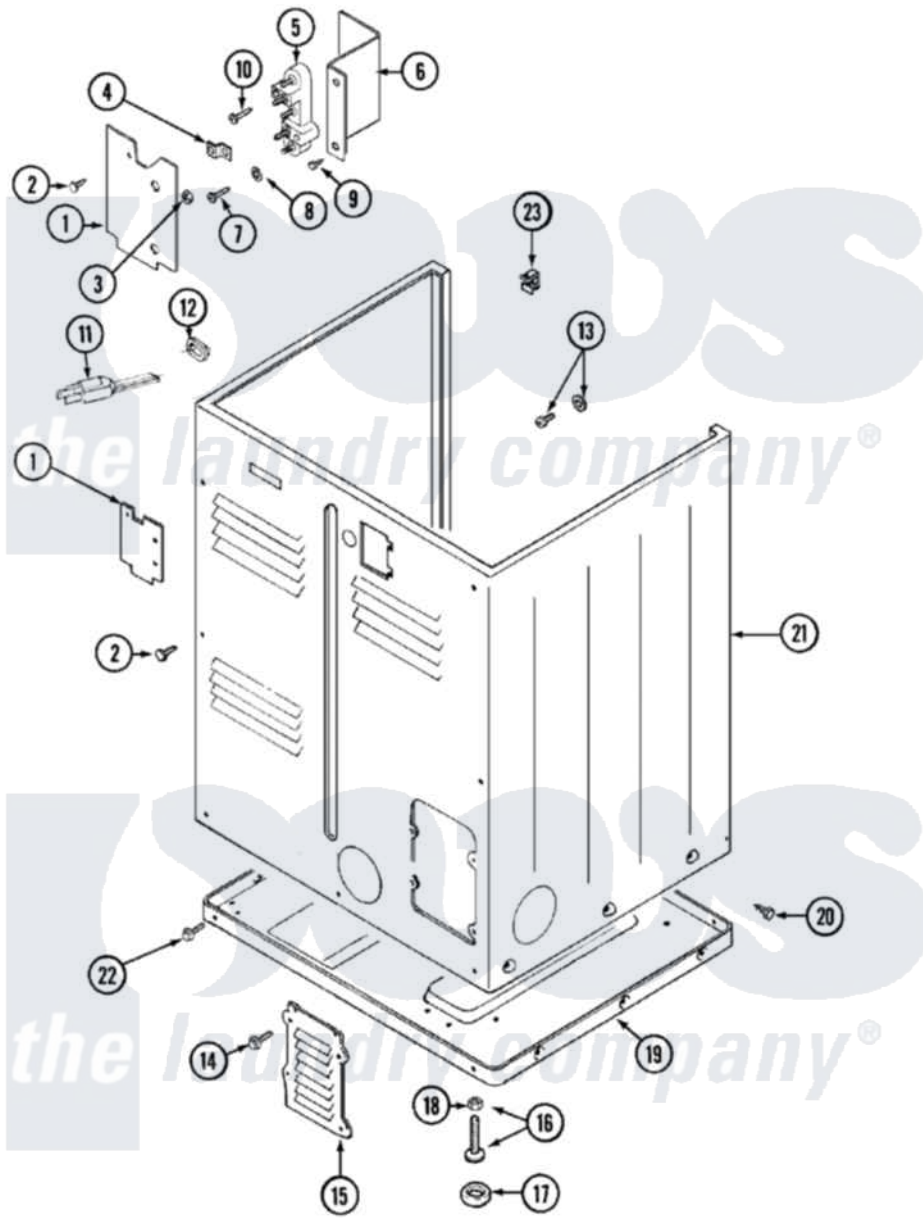

Maytag LDG8506AAM 02 - CABINET-REAR

Maytag [Residential Maytag LDG8506AAM Dryer Parts](#) Parts Diagram 02 - CABINET-REAR
 Click on the part number to view part

Item	Original Part Number	Replaced By	Status	Part Description
1	Y312905		Not Available	COVER, TERMINAL
2	Y313561			Screw---NA
11	33001246		Not Available	CORD, POWER
12	211881			Grommet, Cord Part Not Used-Gas Models Only
13	303846	22003781		Screw, Ground Strap
14	216423	3370225		Screw
15	Y312951		Not Available	ACCESS COVER, BACK
16	Y305086			Adjustable Leg And Nut
17	Y314137			Foot, Rubber
18	Y052740	62739		Nut, Lock
19	Y303361		Not Available	BASE ASSY. (UPPER & LOWER)
20	213007			Xfor Cabinet See Cabinet, Back
21	33001160		Not Available	CABINET (ALM)
22	Y313561			Screw---NA