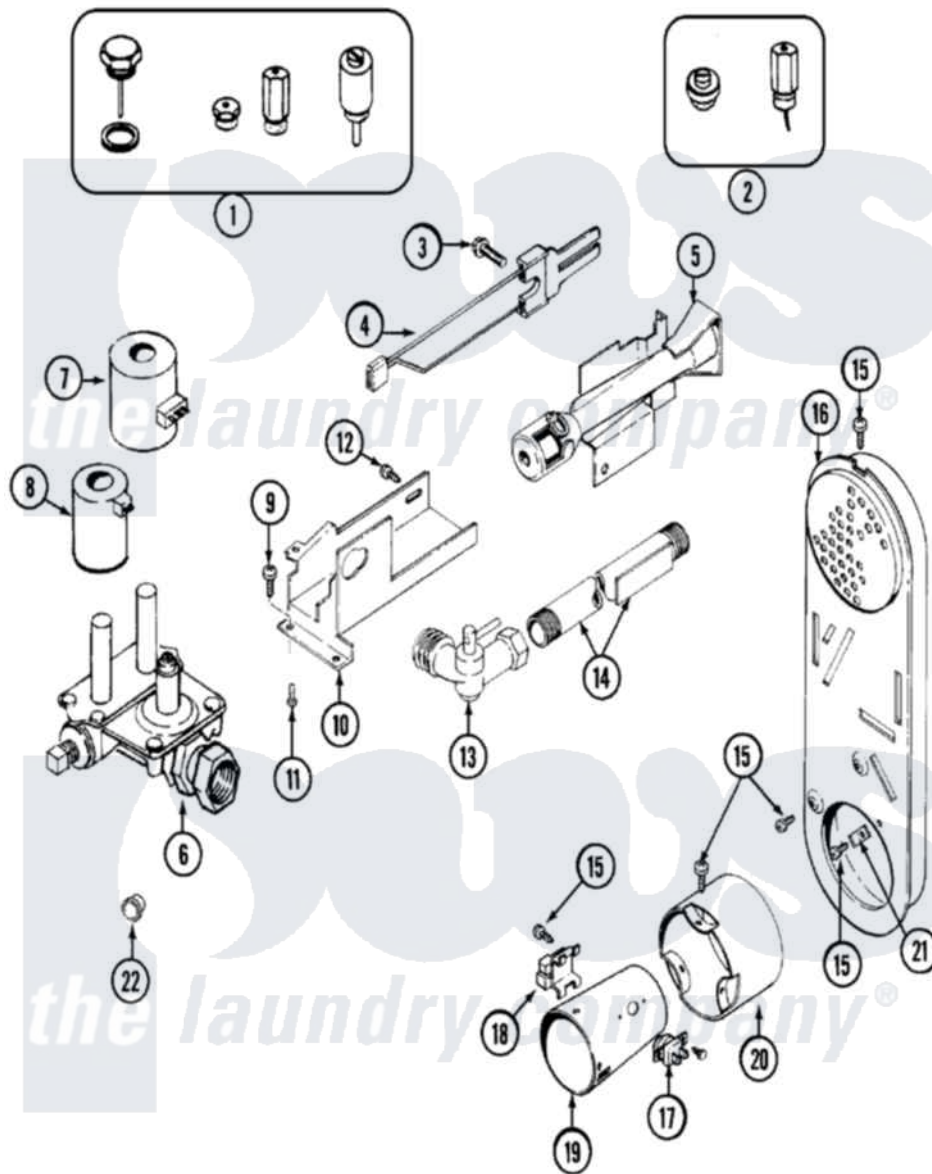

# Maytag LDG8506AAM 06 - GAS VALVE

Maytag [Residential Maytag LDG8506AAM Dryer Parts](#) Parts Diagram 06 - GAS VALVE  
 Click on the part number to view part

Item	Original Part Number	Replaced By	Status	Part Description
1	Y306195	<a href="#">MAL9000AAXX</a>		LP Gas Con
2	306204	<a href="#">33002924</a>		Gas Conv K
3	<a href="#">304971</a>			Screw Note: Screw, Igniter
4	304970	<a href="#">4391996</a>		Ignitor
5	33001247	<a href="#">33002793</a>		Burner Assembly
6	<a href="#">306176</a>			Valve, Gas
7	<a href="#">306106</a>			Coil, Holding And Booster--W
8	306105	<a href="#">694540</a>		Coil, 60 Hz
9	<a href="#">Y313561</a>			Screw---NA
10	<a href="#">314566</a>			Gas Control Bracket
11	<a href="#">Y313559</a>			Screw
12	314568	<a href="#">Y313559</a>		Screw
"	314082	<a href="#">90767</a>		Screw, 8A X 3/8 HeX Washer Head Tapping
13	<a href="#">Y303349</a>			Angle Shut-Off, Gas Valve
"	33001842	<a href="#">3406051</a>		Elbow Union Assembly Pipe And Bracket Assembly

14	Y303383	<a href="#">33001735</a>	Series 18 Not Needed Use Vavle
15	211294	<a href="#">90767</a>	Screw, 8A X 3/8 HeX Washer Head Tapping
16	Y308504	Not Available	INLET DUCT ASSEMBLY
17	<a href="#">303395</a>		Thermostat, Hi-Limit
18	Y303377	<a href="#">338906</a>	Radiant, Sensor
19	<a href="#">Y308548</a>		Combustion Cone Assembly
20	<a href="#">Y303841</a>		Cone, Extension
21	<a href="#">Y312890</a>		Retainer, Heater Chamber
22	<a href="#">33001693</a>		Cap, Gas Pipe