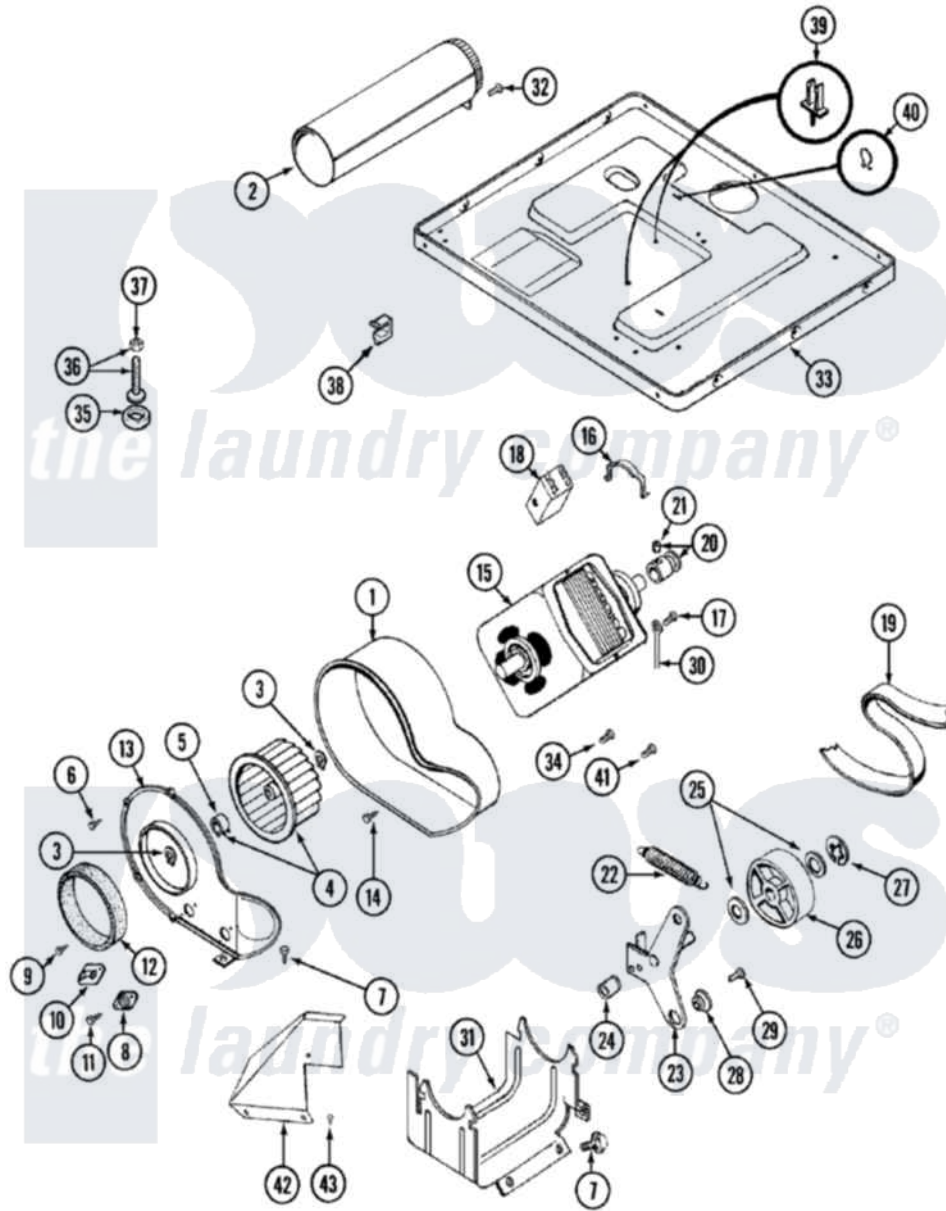

Maytag LDG8506AAM 07 - MOTOR DRIVE

Maytag [Residential Maytag LDG8506AAM Dryer Parts](#) Parts Diagram 07 - MOTOR DRIVE
 Click on the part number to view part

Item	Original Part Number	Replaced By	Status	Part Description
1	Y312893			Housing, Blower
2	Y303442			EXHAUST DUCT ASSEMBLY
3	410233	9703438		Ring-Retrnr
4	Y303836			Blower Wheel Assembly And Clamp
5	312967			Clamp, Blower Housing
6	Y312961	W10116751		Screw
7	Y313561			Screw----NA
8	307250			Thermostat, Multi-Temp
9	211294	90767		Screw, 8A X 3/8 HeX Washer Head Tapping
10	306604			Cut-Off, Thermal Part Not Used
11	314848	W10116760		Screw
12	Y312901			Seal, Housing Cover
13	314846			Cover, Blower Housing
14	314818	1163839		Screw

15	Y303358	W10410999	Motor-Drive
16	Y015825		Clip, Motor To Motor Support
17	910343	488234	Screw 8-32 X 1/4
18	Y303879		Switch, Motor External Start
"	Y303877		Not Available SWITCH, MOTOR EXTERNAL START No.303358-2, No.303358-4, 303358-7
"	306207		Not Available (PROD. No.303358-8 & No.303358-9)
19	Y312959		Poly "V" Belt For Tumbler
20	Y305185	6-3051850	Pulley- MO
21	Y053241		Set Screw, Motor Pulley
22	Y303945		IDLER SPRING ASSY. W/PLUG
23	Y303363	6-3033630	Idler Arm
24	Y313582	W10116756	Spacer
25	Y312527		Washer, Idler Shaft
26	Y303705	6-3037050	Pulley- ID
27	312958	354987	Ring, Retaining
28	Y312894	315772	Sleeve, Idler Arm
29	Y014874		Screw, Idler Arm And Sleeve
30	901220		Ground Wire
31	312897		Not Available SUPPORT, MOTOR
32	Y310632	1163839	Screw
33	Y305084		Base Assembly
34	211294	90767	Screw, 8A X 3/8 HeX Washer Head Tapping
35	Y314137		Foot, Rubber
36	Y305086		Adjustable Leg And Nut
37	Y052740	62739	Nut, Lock
38	Y310376		Clip, Door Switch Harness
39	315471	22003298	Retainer, Wire
40	410490		Spring, Retainer Wire Harness
41	Y312961	W10116751	Screw