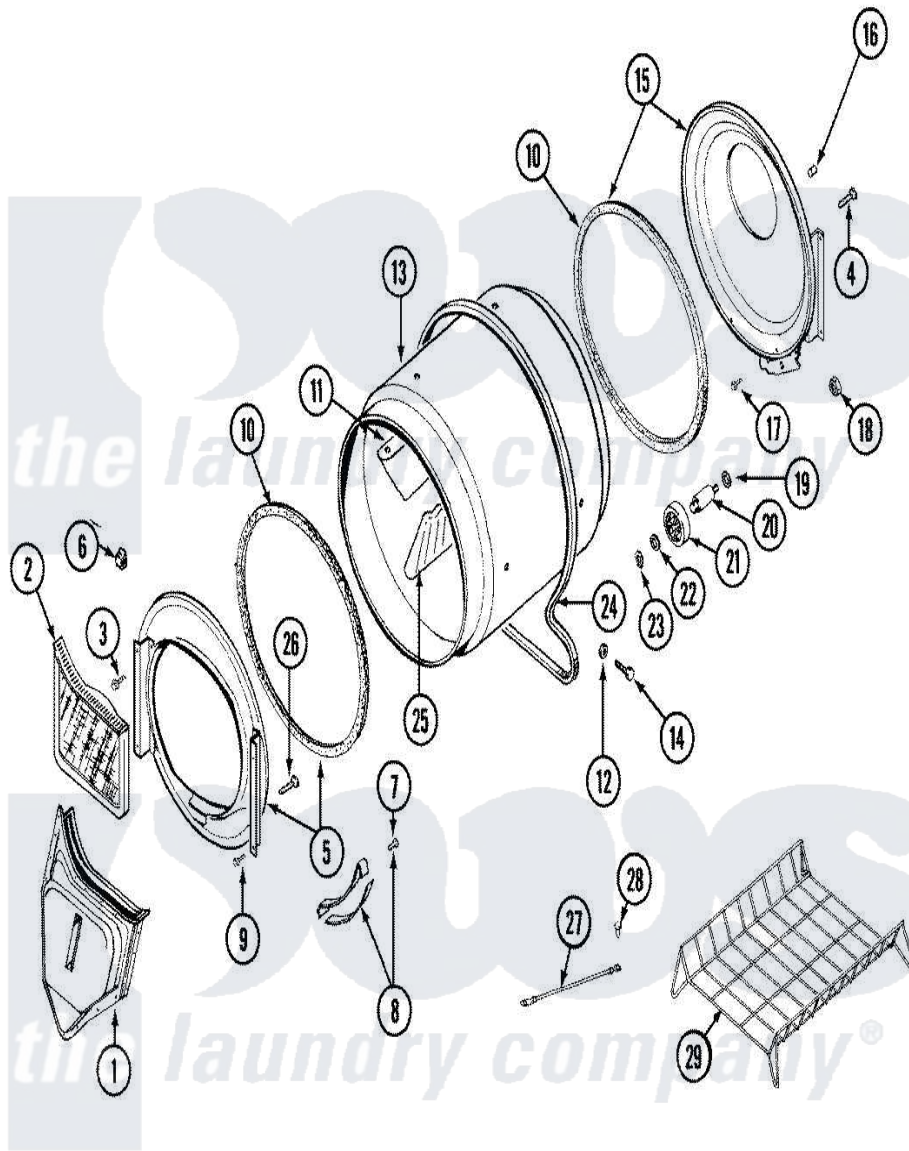

Maytag LDG8506AAM 08 - TUMBLER

Maytag [Residential Maytag LDG8506AAM Dryer Parts](#) Parts Diagram 08 - TUMBLER
 Click on the part number to view part

Item	Original Part Number	Replaced By	Status	Part Description
1	33001016			Outlet Duct Assembly
2	33001171	33002970		Lint Filte
3	313764		Not Available	SCREW
4	Y313561			Screw----NA
5	33001179			Front, Tumbler
6	Y310376			Clip, Door Switch Harness
7	210720			Rivet, Bearing To Tumbler Frmt
8	306508			Tumbler Bearing Kit ----W
9	Y310632	1163839		Screw
10	314820			Seal, Tumbler
11	33001012			Baffle
12	314158			Washer, Baffle To Tumbler
13	33001108		Not Available	DRYER TUMBLER, W/O BAFFLES
14	Y310759			Screw, Tumbler Baffles
15	33001178			Back, Tumbler
16	313915	31-3915		Tech Sheet

17	Y310632	1163839	Screw
18	312538	33001443	Nut, Hex
19	Y313347	312535	Washer, Vault Mounting Brk.
20	Y312948	6-3129480	Shaft- Tumbler
21	Y303373	12001541	Drum Roller/Washer Assembly--W
22	312535		Washer, Vault Mounting Brk.
23	410233	9703438	Ring-Retrn
24	Y312959		Poly "V" Belt For Tumbler
25	33001004		Baffle, Tall
26	Y314110	33002917	Screw, No.10-16
27	901220		Ground Wire
28	910343	488234	Screw 8-32 X 1/4
29	Y308116		Rack, Drying