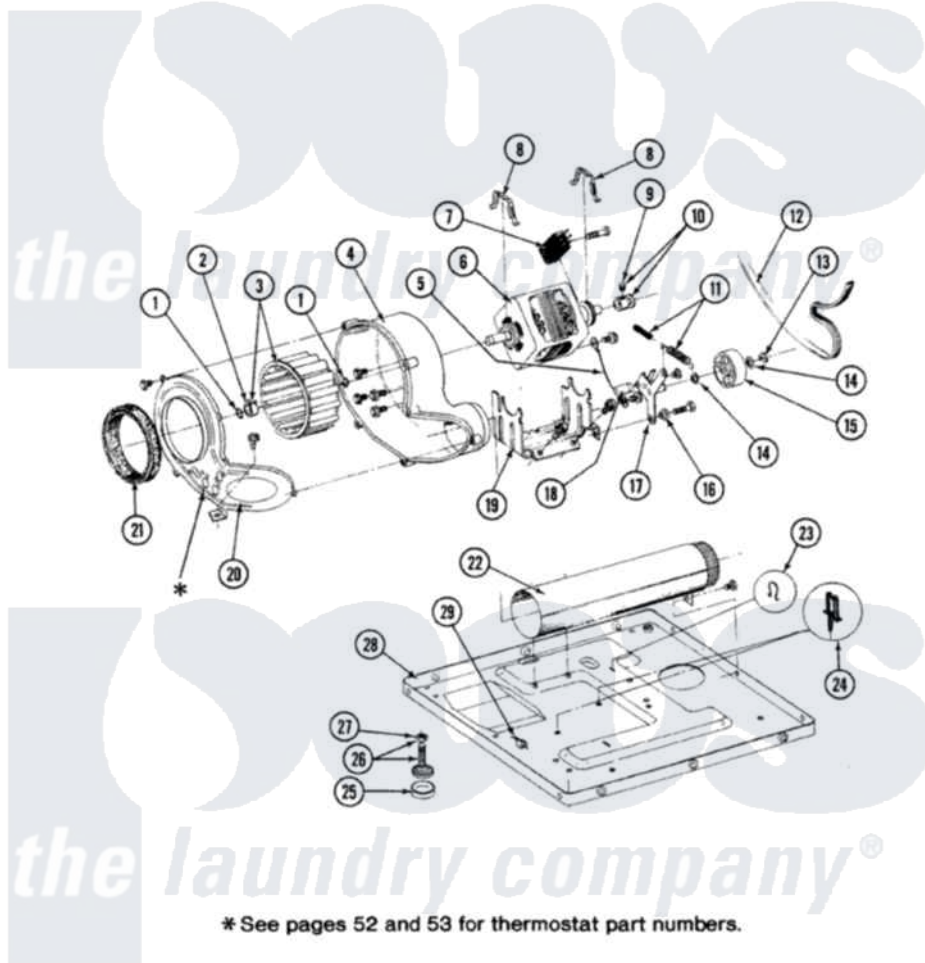

Maytag LDG8600 07 - MOTOR, BLOWER, BASE FRAME & THERMOSTATS

SECTION: MOTOR, BLOWER, BASE FRAME & THERMOSTATS
 MODEL: DG-DE MODELS

Issue Date: 6/90

50

Maytag [Residential Maytag LDG8600 Dryer Parts](#) Parts Diagram 07 - MOTOR, BLOWER, BASE FRAME & THERMOSTATS

[Click on the part number to view part](#)

Item	Original Part Number	Replaced By	Status	Part Description
1	410233	9703438		Ring-Retrn
2	312967			Clamp, Blower Housing
3	Y303836			Blower Wheel Assembly And Clamp
4	Y310632	1163839		Screw
"	Y312893			Housing, Blower
5	901220			Ground Wire
"	211294	90767		Screw, 8A X 3/8 HeX Washer Head Tapping
"	910343	488234		Screw 8-32 X 1/4
6	Y303358	W10410999		Motor-Drve
7	306207		Not Available	(PROD. No.303358-8 & No.303358-9)
"	Y303877		Not Available	SWITCH, MOTOR EXTERNAL START No.303358-2, No.303358-4, 303358-7
"	Y303879			Switch, Motor External Start

8	Y015825		Clip, Motor To Motor Support
9	Y053241		Set Screw, Motor Pulley
10	Y305185	6-3051850	Pulley- MO
11	Y303945		IDLER SPRING ASSY. W/PLUG
12	Y312959		Poly "V" Belt For Tumbler
13	312958	354987	Ring, Retaining
14	Y312527		Washer, Idler Shaft
15	Y303705	6-3037050	Pulley- ID
16	Y312894	315772	Sleeve, Idler Arm
17	Y014874		Screw, Idler Arm And Sleeve
"	Y303363	6-3033630	Idler Arm
"	Y312961	W10116751	Screw
18	Y313582	W10116756	Spacer
19	Y313561		Screw----NA
"	312897	Not Available	SUPPORT, MOTOR
20	314846		Cover, Blower Housing
"	Y313561		Screw----NA
"	Y312961	W10116751	Screw
21	Y312901		Seal, Housing Cover
22	Y303442		EXHAUST DUCT ASSEMBLY
"	Y310632	1163839	Screw
23	410490		Spring, Retainer Wire Harness
24	Y313262	W10116752	Retainer-
25	Y314137		Foot, Rubber
26	Y305086		Adjustable Leg And Nut
27	Y052740	62739	Nut, Lock
28	Y303361	Not Available	BASE ASSY. (UPPER & LOWER)
29	Y310376		Clip, Door Switch Harness