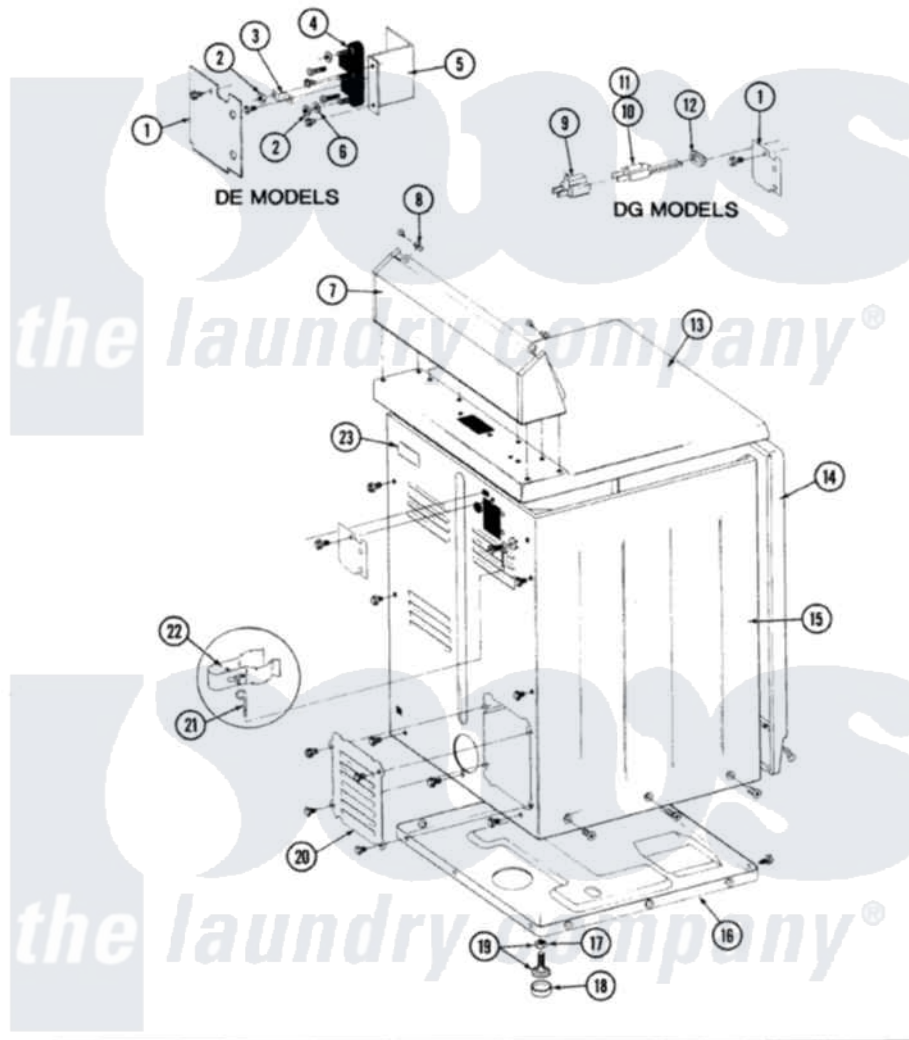

Maytag LDG8600 08 - REAR VIEW

SECTION: REAR VIEW
MODEL: DE-DG MODELS

Issue Date: 6/90

38

Maytag Residential Maytag LDG8600 Dryer Parts Parts Diagram 08 - REAR VIEW
Click on the part number to view part

| Item | Original Part Number | Replaced By | Status | Part Description |
|------|-------------------------|-------------------------|---------------|---|
| 1 | Y312905 | | Not Available | COVER, TERMINAL |
| 7 | 305193L | | | Console |
| 8 | 215075 | | | Fastener, Control Panel To Console |
| 9 | Y201808 | | | Converter |
| 10 | 302521 | | Not Available | CORD, POWER PART NOT USED-GAS MODELS ONLY |
| 12 | 211881 | | | Grommet, Cord Part Not Used-Gas Models Only |
| 13 | 307104L | | | Top Cover Assembly |
| 14 | 307998L | | | Front Panel---NA |
| 15 | Y313561 | | | Screw---NA |
| " | Y310632 | 1163839 | | Screw |
| " | 307124L | | Not Available | CABINET ASSY ALMOND |
| 16 | Y303361 | | Not Available | BASE ASSY. (UPPER & LOWER) |
| 17 | Y052740 | 62739 | | Nut, Lock |
| 18 | Y314137 | | | Foot, Rubber |

| | | | |
|----|-------------------------|-----------------------|--|
| 19 | Y305086 | | Adjustable Leg And Nut |
| 20 | Y312951 | Not Available | ACCESS COVER, BACK |
| " | 211294 | 90767 | Screw, 8A X 3/8 HeX Washer Head Tapping |
| " | Y313559 | | Screw |
| 21 | 311155 | | Ground Wire And Clamp |
| 22 | 313122 | | Screw - Baffle To Tumbler |
| " | 301548 | | Clamp, Ground Wire |
| 23 | 214519 | | LABEL, ELECTRICAL INSTR. PART NOT USED-GAS MODELS ONLY |