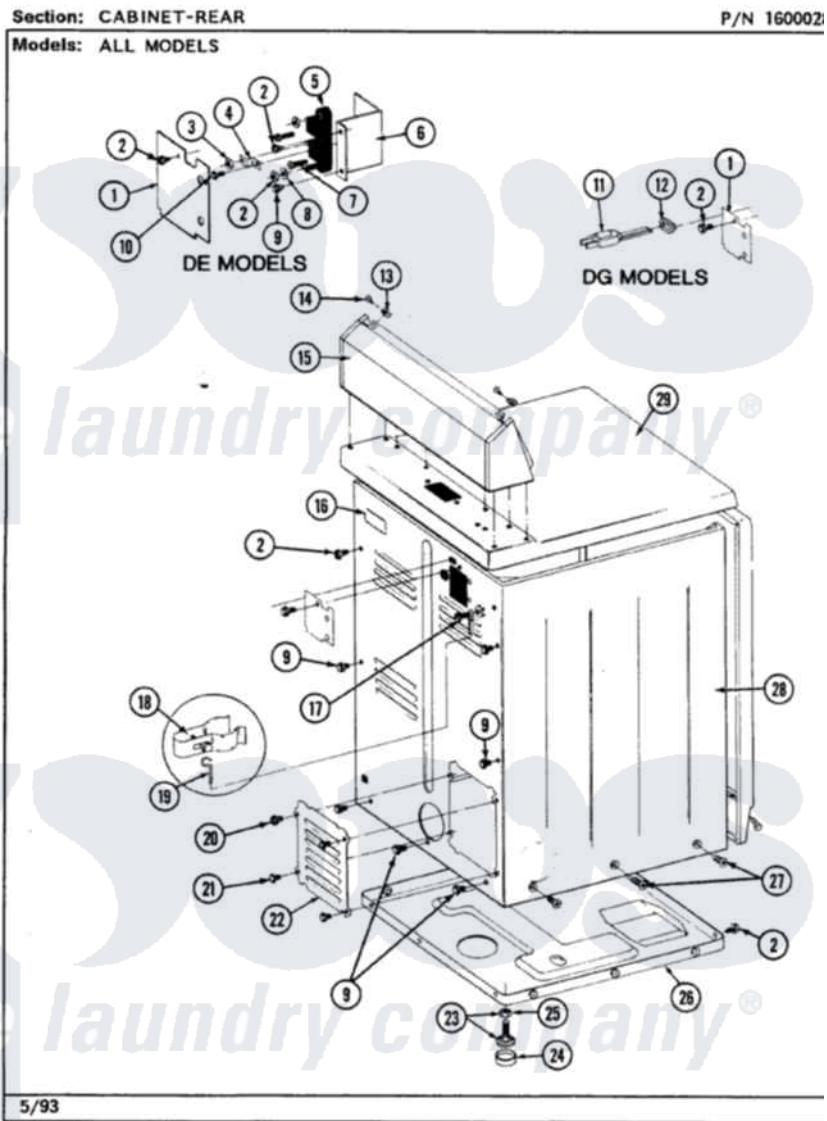

# Maytag LDG8600AAL 02 - CABINET-REAR

Maytag Residential Maytag LDG8600AAL Dryer Parts Parts Diagram 02 - CABINET-REAR  
 Click on the part number to view part

Item	Original Part Number	Replaced By	Status	Part Description
1	Y312905		Not Available	COVER, TERMINAL
2	<a href="#">Y313561</a>			Screw----NA
3	311484	<a href="#">112432</a>		Nut
4	<a href="#">Y312184</a>			Strap, Grounding
5	<a href="#">400008</a>			Block, Terminal
6	<a href="#">Y312904</a>			Bracket, Terminal Block
7	Y312209	<a href="#">W10001200</a>		Screw
8	<a href="#">Y311270</a>			Washer, Terminal Block
9	Y310632	<a href="#">1163839</a>		Screw
10	Y311423	<a href="#">489483</a>		Screw 10-32 X 1/2
11	302521		Not Available	CORD, POWER PART NOT USED-GAS MODELS ONLY
12	<a href="#">211881</a>			Grommet, Cord Part Not Used-Gas Models Only
13	<a href="#">215075</a>			Fastener, Control Panel To Console
14	<a href="#">210932</a>			Screw, No.8 X 9/16 Ctsk Note: Screw, Inlet Duct

16	214519		LABEL, ELECTRICAL INSTR. PART NOT USED-GAS MODELS ONLY
17	303846	<a href="#">22003781</a>	Screw, Ground Strap
18	<a href="#">301548</a>		Clamp, Ground Wire
19	<a href="#">311155</a>		Ground Wire And Clamp
20	<a href="#">Y313559</a>		Screw
21	211294	<a href="#">90767</a>	Screw, 8A X 3/8 HeX Washer Head Tapping
22	Y312951	Not Available	ACCESS COVER, BACK
23	<a href="#">Y305086</a>		Adjustable Leg And Nut
24	<a href="#">Y314137</a>		Foot, Rubber
25	Y052740	<a href="#">62739</a>	Nut, Lock
26	Y303361	Not Available	BASE ASSY. (UPPER & LOWER)
27	213077	Not Available	CAP FOR TIMER KNOB
28	307124L	Not Available	CABINET ASSY ALMOND
29	<a href="#">307104L</a>		Top Cover Assembly