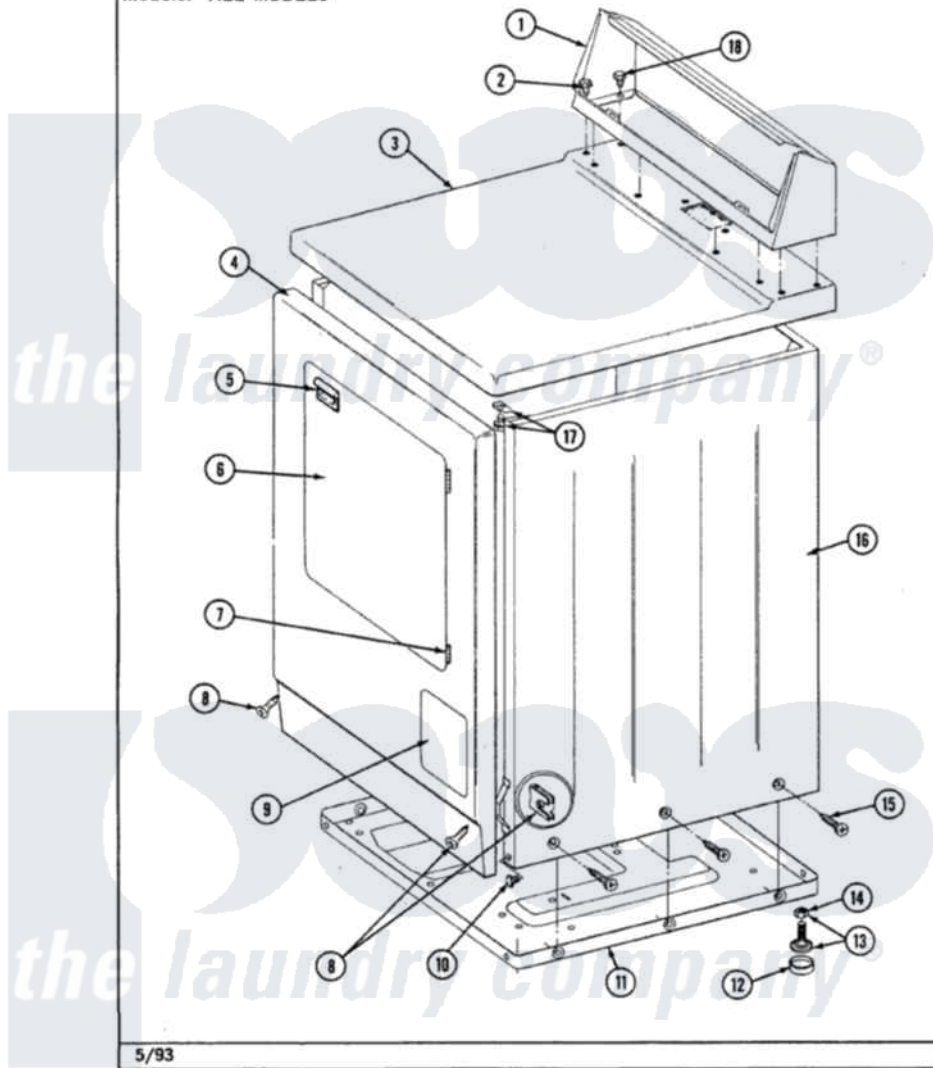

Maytag LDG8600AAW 01 - CABINET-FRONT

Section: CABINET-FRONT

P/N 1600028

Models: ALL MODELS

5/93

Maytag Residential Maytag LDG8600AAW Dryer Parts Parts Diagram 01 - CABINET-FRONT

Click on the part number to view part

Item	Original Part Number	Replaced By	Status	Part Description
1	Y305193			Console
2	Y313559			Screw
3	307104			Top Cover Assembly
4	308000			Panel, Front
"	Y307998			Front Panel
5	314946			Handle White
6	314966			Panel, Outer
"	Y307111		Not Available	DOOR ASSY. COMPLETE (WHT)
7	307099	33001230		Hinge, Door
8	204439			Screw And Fstner Assembly
9	302542		Not Available	PART NOT USED. (DG ONLY)
10	Y310632	1163839		Screw
11	Y303361		Not Available	BASE ASSY. (UPPER & LOWER)
12	Y314137			Foot, Rubber
13	Y305086			Adjustable Leg And Nut

14	Y052740	62739	Nut, Lock
15	213007		Xfor Cabinet See Cabinet, Back
16	307124		Cabinet
17	204445		Screw And Fastener Assembly
18	211294	90767	Screw, 8A X 3/8 HeX Washer Head Tapping