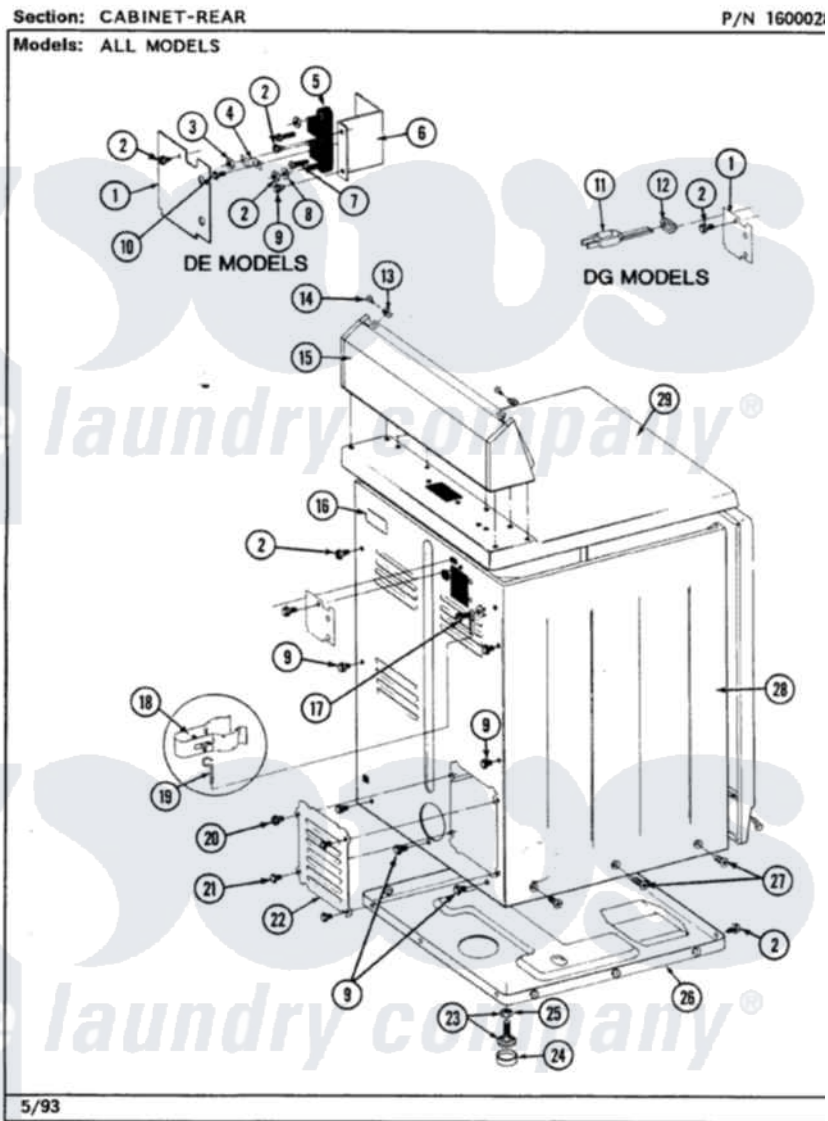

Maytag LDG8600AAW 02 - CABINET-REAR

Maytag Residential Maytag LDG8600AAW Dryer Parts Parts Diagram 02 - CABINET-REAR
Click on the part number to view part

Item	Original Part Number	Replaced By	Status	Part Description
1	Y312905		Not Available	COVER, TERMINAL
2	Y313561			Screw---NA
3	311484	112432		Nut
4	Y312184			Strap, Grounding
5	400008			Block, Terminal
6	Y312904			Bracket, Terminal Block
7	Y312209	W10001200		Screw
8	Y311270			Washer, Terminal Block
9	Y310632	1163839		Screw
10	Y311423	489483		Screw 10-32 X 1/2
11	302521		Not Available	CORD, POWER PART NOT USED-GAS MODELS ONLY
12	211881			Grommet, Cord Part Not Used-Gas Models Only
13	215075			Fastener, Control Panel To Console
14	210932			Screw, No.8 X 9/16 Ctsk Note: Screw, Inlet Duct

15	305193L		Console
"	Y305193		Console
16	214519		LABEL, ELECTRICAL INSTR. PART NOT USED-GAS MODELS ONLY
17	303846	22003781	Screw, Ground Strap
18	301548		Clamp, Ground Wire
19	311155		Ground Wire And Clamp
20	Y313559		Screw
21	211294	90767	Screw, 8A X 3/8 HeX Washer Head Tapping
22	Y312951	Not Available	ACCESS COVER, BACK
23	Y305086		Adjustable Leg And Nut
24	Y314137		Foot, Rubber
25	Y052740	62739	Nut, Lock
26	Y303361	Not Available	BASE ASSY. (UPPER & LOWER)
27	213077	Not Available	CAP FOR TIMER KNOB
28	307124		Cabinet
29	307104		Top Cover Assembly