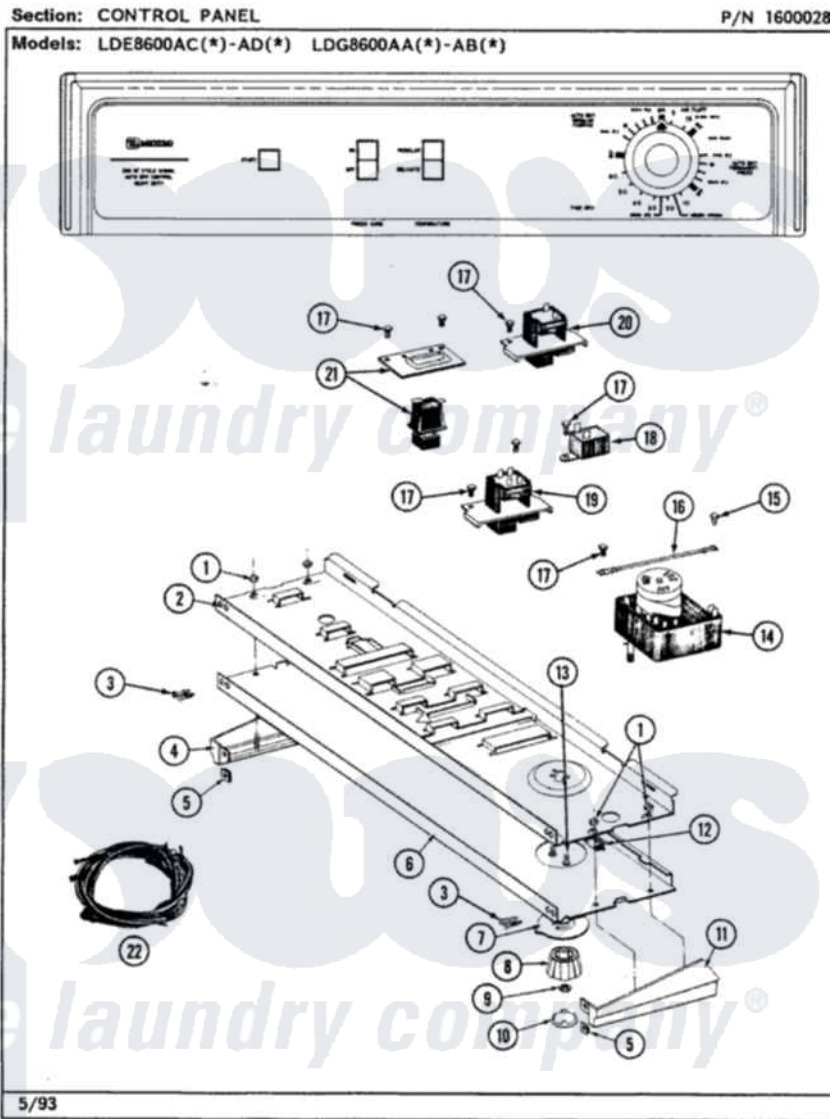

Maytag LDG8600AAW 03 - CONTROL PANEL

Maytag Residential Maytag LDG8600AAW Dryer Parts Parts Diagram 03 - CONTROL PANEL
 Click on the part number to view part

Item	Original Part Number	Replaced By	Status	Part Description
1	214872			Palnut, End Cap Note: Nut, Lamp Holder
2	314184			Back Up Plate
3	210932			Screw, No.8 X 9/16 Ctsk Note: Screw, Inlet Duct
4	207215		Not Available	END CAP LH
5	214894			Fastener, End Cap
6	308347	313307		Knob
7	315042			Dial Skirt
8	315041			Knob, Timer
9	312273			Nut, Control Knob
10	314723	W10133501		Cap, Knob
11	207216		Not Available	END CAP RH
12	214897			Pad, Control Panel
13	315317	488234		Screw 8-32 X 1/4
14	Y308255		Not Available	TIMER
15	211204	00767		Screw, 8A X 3/8 HeX Washer

15	211294	30707	Head Tapping
16	204807		Ground Wire, Supp. Plte To Top Cover
17	211168	W10139210	Screw, 8-18 X 5/16
18	305205	694419	Mini-Buzzer
19	307310		Press Care Switch
20	207365		2 Button Switch
21	307305		Switch Push To Start
22	308322	Not Available	WIRE HARNESS
"	308494	Not Available	HARNESS, WIRE
23	16000327	Not Available	GUIDE, QUICK REF. - MAYTAG
"	315084	Not Available	MANUAL, USE & CARE
"	315098	Not Available	MANUAL, USE & CARE