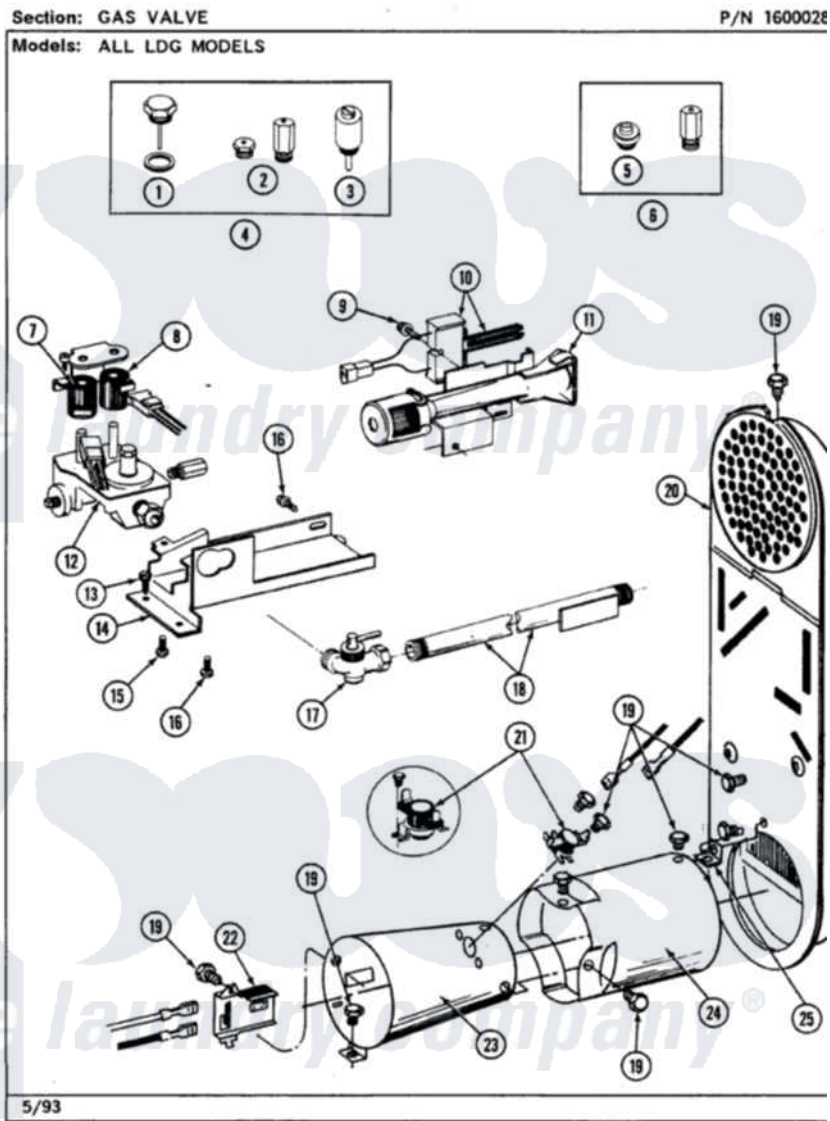

Maytag LDG8600AAW 05 - GAS VALVE

Maytag [Residential Maytag LDG8600AAW Dryer Parts](#) Parts Diagram 05 - GAS VALVE
Click on the part number to view part

Item	Original Part Number	Replaced By	Status	Part Description
1	302810			Screw Assembly - Blue Block Ope
2	305861		Not Available	MAIN BURNER ORIFICE KIT-LPG
3	306184		Not Available	PLUG, BLOCKING (LPG REGULATOR)
4	Y306195	MAL9000AXX		LP Gas Con
5	314602	694424		Leak, Limiter
6	306204	33002924		Gas Conv K
7	306106			Coil, Holding And Booster-W
8	306105	694540		Coil, 60 Hz
9	304971			Screw Note: Screw, Igniter
10	304970	4391996		Ignitor
11	304974	33002793		Burner Assembly
12	306176			Valve, Gas
13	Y313561			Screw---NA
14	314566			Gas Control Bracket

15	314082	90767	Screw, 8A X 3/8 HeX Washer Head Tapping
16	Y313559		Screw
17	Y303349		Angle Shut-Off, Gas Valve
18	Y303383	33001735	Pipe And Bracket Assembly Series 18 Not Needed Use Vavle
19	211294	90767	Screw, 8A X 3/8 HeX Washer Head Tapping
20	Y308504	Not Available	INLET DUCT ASSEMBLY
"	307119		Duct, Inlet Assembly
21	303395		Thermostat, Hi-Limit
22	Y303377	338906	Radiant, Sensor
23	Y308548		Combustion Cone Assembly
"	Y303368		Cone, Combustion
24	Y303841		Cone, Extension
25	Y312890		Retainer, Heater Chamber