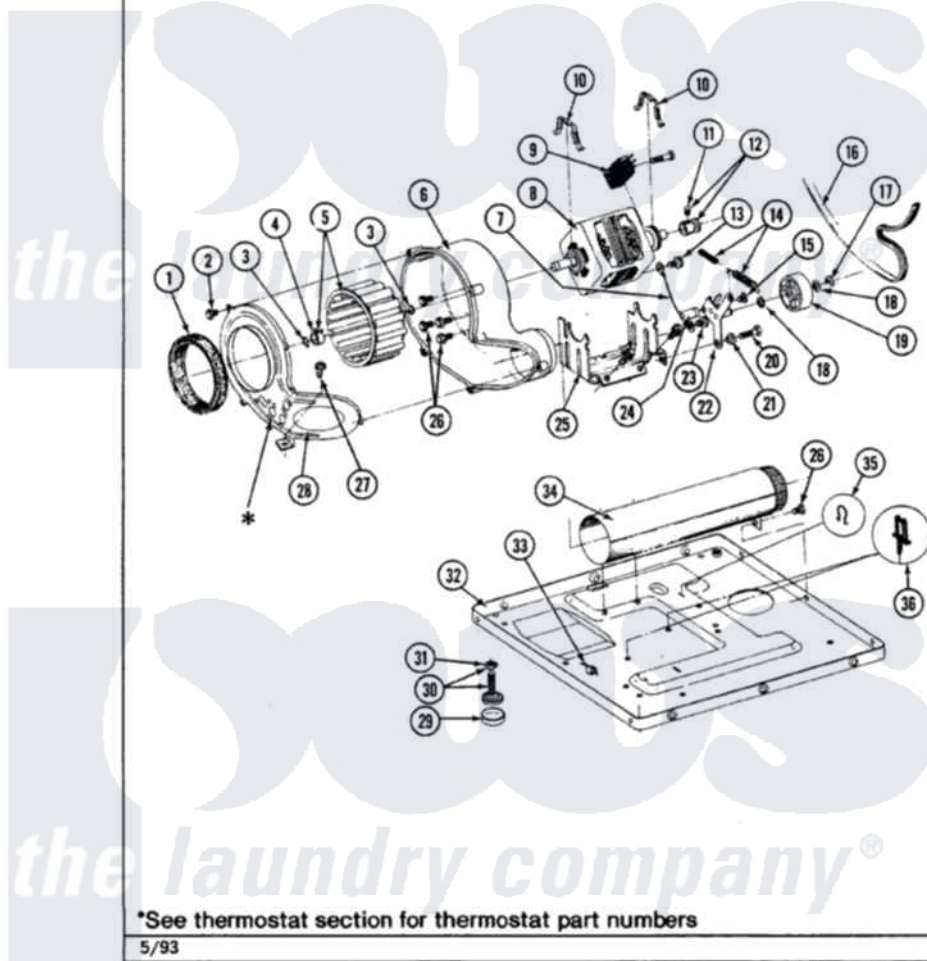

# Maytag LDG8600AAW 06 - MOTOR DRIVE

Section: MOTOR DRIVE

P/N 1600028

Models: ALL MODELS

Maytag [Residential Maytag LDG8600AAW Dryer Parts](#) Parts Diagram 06 - MOTOR DRIVE

[Click on the part number to view part](#)

Item	Original Part Number	Replaced By	Status	Part Description
1	<a href="#">Y312901</a>			Seal, Housing Cover
2	Y312961	<a href="#">W10116751</a>		Screw
3	410233	<a href="#">9703438</a>		Ring-Retrn
4	<a href="#">312967</a>			Clamp, Blower Housing
5	<a href="#">Y303836</a>			Blower Wheel Assembly And Clamp
6	<a href="#">Y312893</a>			Housing, Blower
7	<a href="#">901220</a>			Ground Wire
8	Y303358	<a href="#">W10410999</a>		Motor-Drive
9	306207		Not Available	(PROD. No.303358-8 & No.303358-9)
"	Y303877		Not Available	SWITCH, MOTOR EXTERNAL START No.303358-2, No.303358-4, 303358-7
"	<a href="#">Y303879</a>			Switch, Motor External Start
10	<a href="#">Y015825</a>			Clip, Motor To Motor Support
11	<a href="#">Y053241</a>			Set Screw, Motor Pulley
12	Y305185	<a href="#">6-3051850</a>		Pulley- MO