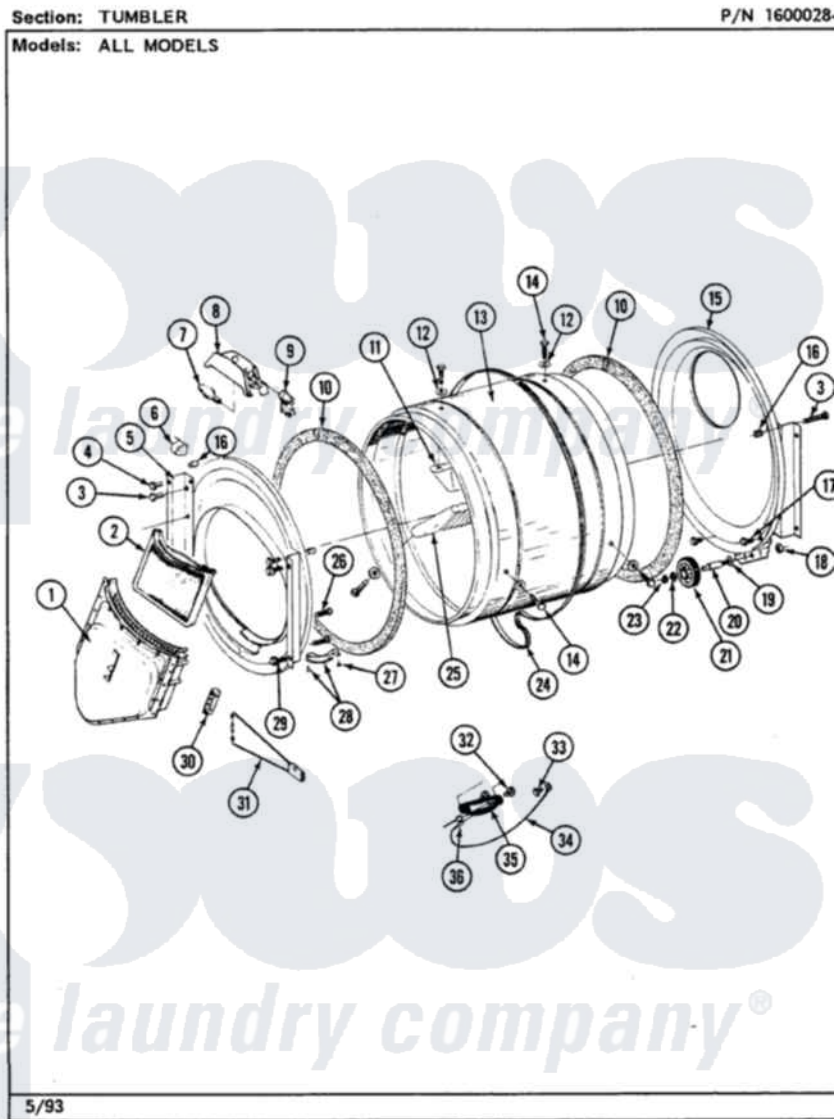

Maytag LDG8600AAW 08 - TUMBLER

Maytag Residential Maytag LDG8600AAW Dryer Parts Parts Diagram 08 - TUMBLER
Click on the part number to view part

Item	Original Part Number	Replaced By	Status	Part Description
1	Y307112	33001016		Outlet Duct Assembly
2	Y307107	33002970		Lint Filte
3	313764		Not Available	SCREW
4	Y313561			Screw----NA
5	307109	33001179		Front, Tumbler
"	307117			Tumbler Front W/Seal
"	307311	33001179		Front, Tumbler
6	Y310376			Clip, Door Switch Harness
7	Y307100	67001316		Bulb, Light
8	314955	33001496		Lamp- Hold
9	307097	33001496		Lamp- Hold
10	314820			Seal, Tumbler
11	314803	33001012		Baffle
12	314158			Washer, Baffle To Tumbler
13	306663		Not Available	TUMBLER W/BAFFLES
"	314802		Not Available	TUMBLER W/OUT BAFFLES

14	Y310759		Screw, Tumbler Baffles
15	Y308544	33001178	Back, Tumbler
"	Y307114	33001178	Back, Tumbler
16	313915	31-3915	Tech Sheet
17	211294	90767	Screw, 8A X 3/8 HeX Washer Head Tapping
18	312538	33001443	Nut, Hex
19	Y313347	312535	Washer, Vault Mounting Brk.
20	Y312948	6-3129480	Shaft- Tumbler
21	Y303373	12001541	Drum Roller/Washer Assembly--W
22	312535		Washer, Vault Mounting Brk.
23	410233	9703438	Ring-Retrn
24	Y312959		Poly "V" Belt For Tumbler
25	314804	33001004	Baffle, Tall
26	Y314110	33002917	Screw, No.10-16
27	210720		Rivet, Bearing To Tumbler Fmt
28	306508		Tumbler Bearing Kit ---W
29	Y310632	1163839	Screw
30	315020		Switch Housing
31	307206	307207	Reed Switch
32	Y251119	3177991	Screw
33	211294	90767	Screw, 8A X 3/8 HeX Washer Head Tapping
34	Y303711		Sensor Ground Wire
35	304997		Sensor Assembly With Screws
36	Y312658		Receptacle, Sensor Ground Wire