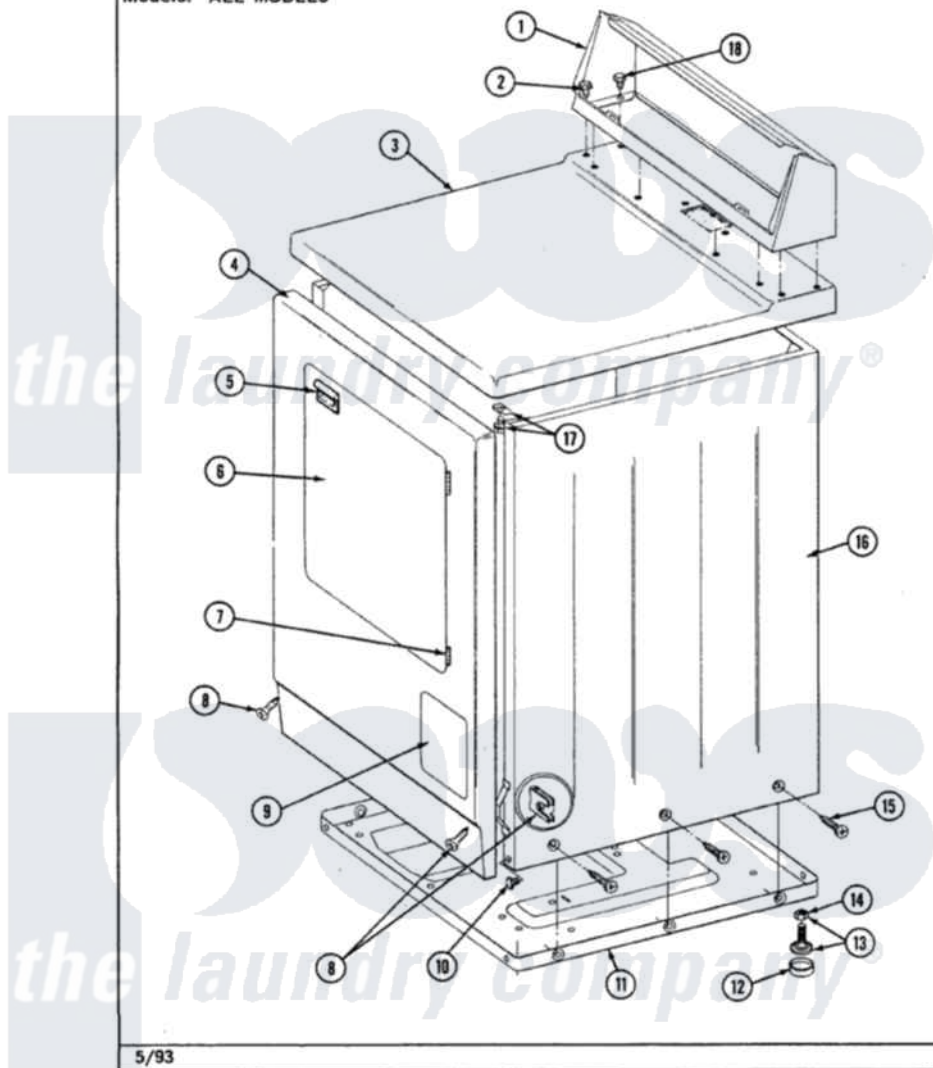

Maytag LDG8600ABL 01 - CABINET-FRONT

Section: CABINET-FRONT

P/N 1600028

Models: ALL MODELS

5/93

Maytag Residential Maytag LDG8600ABL Dryer Parts Parts Diagram 01 - CABINET-FRONT

Click on the part number to view part

Item	Original Part Number	Replaced By	Status	Part Description
1	305193L			Console
2	Y313559			Screw
3	307104L			Top Cover Assembly
4	308000L			Front Panel Assembly
"	307998L			Front Panel---NA
5	314972			Handle Door ALM
6	314966L		Not Available	DOOR PANEL ALMOND
"	307111L	308061L		Door Assembly---NA
7	307099	33001230		Hinge, Door
8	204439			Screw And Fstner Assembly
9	302542L		Not Available	PART NOT USED. (DG ONLY)
10	Y310632	1163839		Screw
11	Y303361		Not Available	BASE ASSY. (UPPER & LOWER)
12	Y314137			Foot, Rubber
13	Y305086			Adjustable Leg And Nut
14	Y052740	62739		Nut, Lock

15	213007		Xfor Cabinet See Cabinet, Back
16	307124L	Not Available	CABINET ASSY ALMOND
17	204445		Screw And Fastener Assembly
18	211294	90767	Screw, 8A X 3/8 HeX Washer Head Tapping