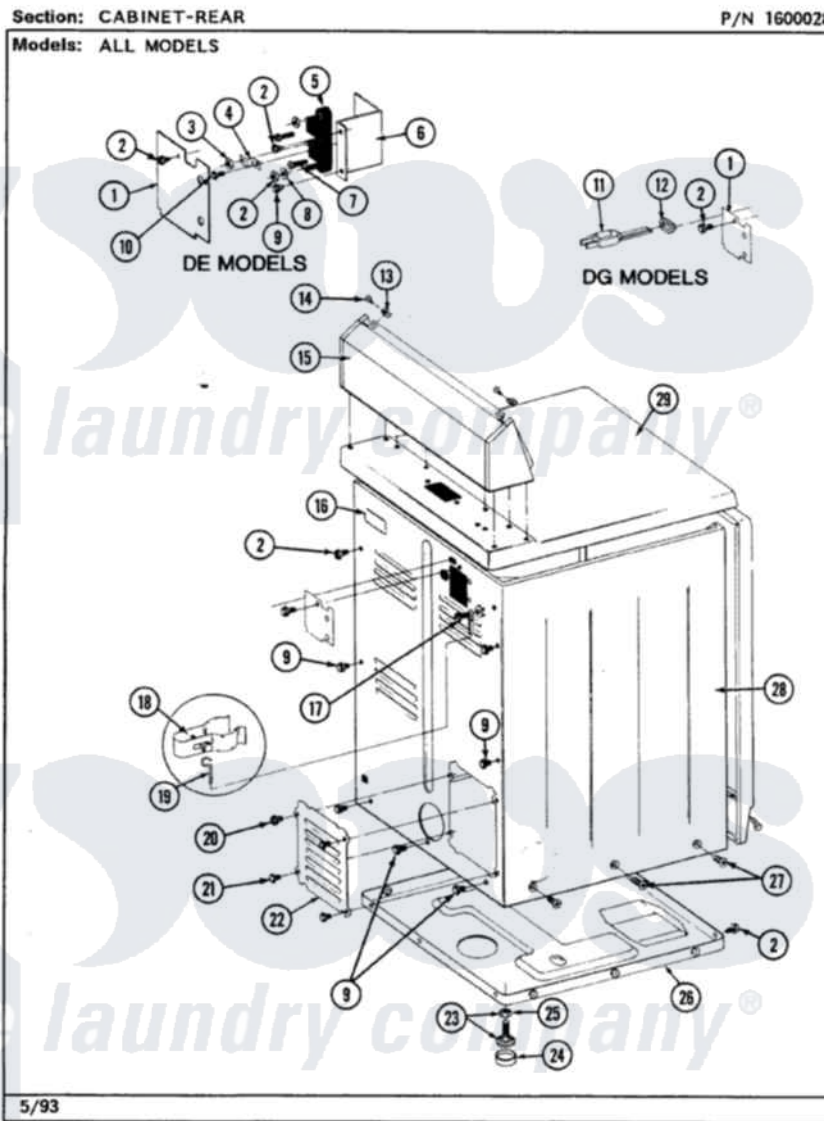

Maytag LDG8600ABL 02 - CABINET-REAR

Maytag Residential Maytag LDG8600ABL Dryer Parts Parts Diagram 02 - CABINET-REAR
Click on the part number to view part

Item	Original Part Number	Replaced By	Status	Part Description
1	Y312905		Not Available	COVER, TERMINAL
2	Y313561			Screw----NA
3	311484	112432		Nut
4	Y312184			Strap, Grounding
5	400008			Block, Terminal
6	Y312904			Bracket, Terminal Block
7	Y312209	W10001200		Screw
8	Y311270			Washer, Terminal Block
9	Y310632	1163839		Screw
10	Y311423	489483		Screw 10-32 X 1/2
11	302521		Not Available	CORD, POWER PART NOT USED-GAS MODELS ONLY
12	211881			Grommet, Cord Part Not Used-Gas Models Only
13	215075			Fastener, Control Panel To Console
14	210932			Screw, No.8 X 9/16 Ctsk Note: Screw, Inlet Duct

16	214519		LABEL, ELECTRICAL INSTR. PART NOT USED-GAS MODELS ONLY
17	303846	22003781	Screw, Ground Strap
18	301548		Clamp, Ground Wire
19	311155		Ground Wire And Clamp
20	Y313559		Screw
21	211294	90767	Screw, 8A X 3/8 HeX Washer Head Tapping
22	Y312951	Not Available	ACCESS COVER, BACK
23	Y305086		Adjustable Leg And Nut
24	Y314137		Foot, Rubber
25	Y052740	62739	Nut, Lock
26	Y303361	Not Available	BASE ASSY. (UPPER & LOWER)
27	213077	Not Available	CAP FOR TIMER KNOB
28	307124L	Not Available	CABINET ASSY ALMOND
29	307104L		Top Cover Assembly