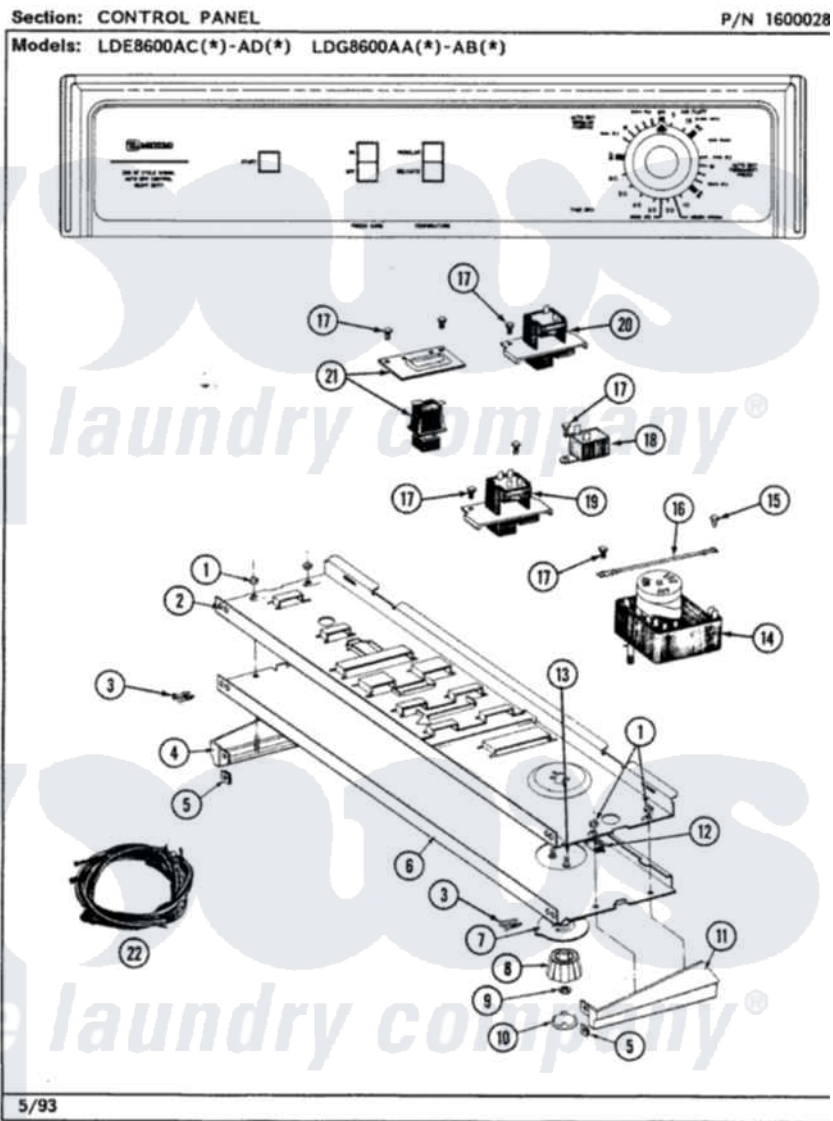

# Maytag LDG8600ABL 03 - CONTROL PANEL

Maytag Residential Maytag LDG8600ABL Dryer Parts Parts Diagram 03 - CONTROL PANEL  
 Click on the part number to view part

Item	Original Part Number	Replaced By	Status	Part Description
1	<a href="#">214872</a>			Palnut, End Cap Note: Nut, Lamp Holder
2	<a href="#">314184</a>			Back Up Plate
3	<a href="#">210932</a>			Screw, No.8 X 9/16 Ctsk Note: Screw, Inlet Duct
4	207215		Not Available	END CAP LH
5	<a href="#">214894</a>			Fastener, End Cap
6	308347	<a href="#">313307</a>		Knob
7	<a href="#">315042</a>			Dial Skirt
8	<a href="#">315041</a>			Knob, Timer
9	<a href="#">312273</a>			Nut, Control Knob
10	314723	<a href="#">W10133501</a>		Cap, Knob
11	207216		Not Available	END CAP RH
12	<a href="#">214897</a>			Pad, Control Panel
13	315317	<a href="#">488234</a>		Screw 8-32 X 1/4
14	Y308255		Not Available	TIMER
15	211204	<a href="#">00767</a>		Screw, 8A X 3/8 HeX Washer

15	<a href="#">211294</a>	<a href="#">30707</a>	Head Tapping
16	<a href="#">204807</a>		Ground Wire, Supp. Plte To Top Cover
17	211168	<a href="#">W10139210</a>	Screw, 8-18 X 5/16
18	305205	<a href="#">694419</a>	Mini-Buzzer
19	<a href="#">307310</a>		Press Care Switch
20	<a href="#">207365</a>		2 Button Switch
21	<a href="#">307305</a>		Switch Push To Start
22	308322	Not Available	WIRE HARNESS
"	308494	Not Available	HARNESS, WIRE
23	16000327	Not Available	GUIDE, QUICK REF. - MAYTAG
"	315084	Not Available	MANUAL, USE & CARE
"	315098	Not Available	MANUAL, USE & CARE