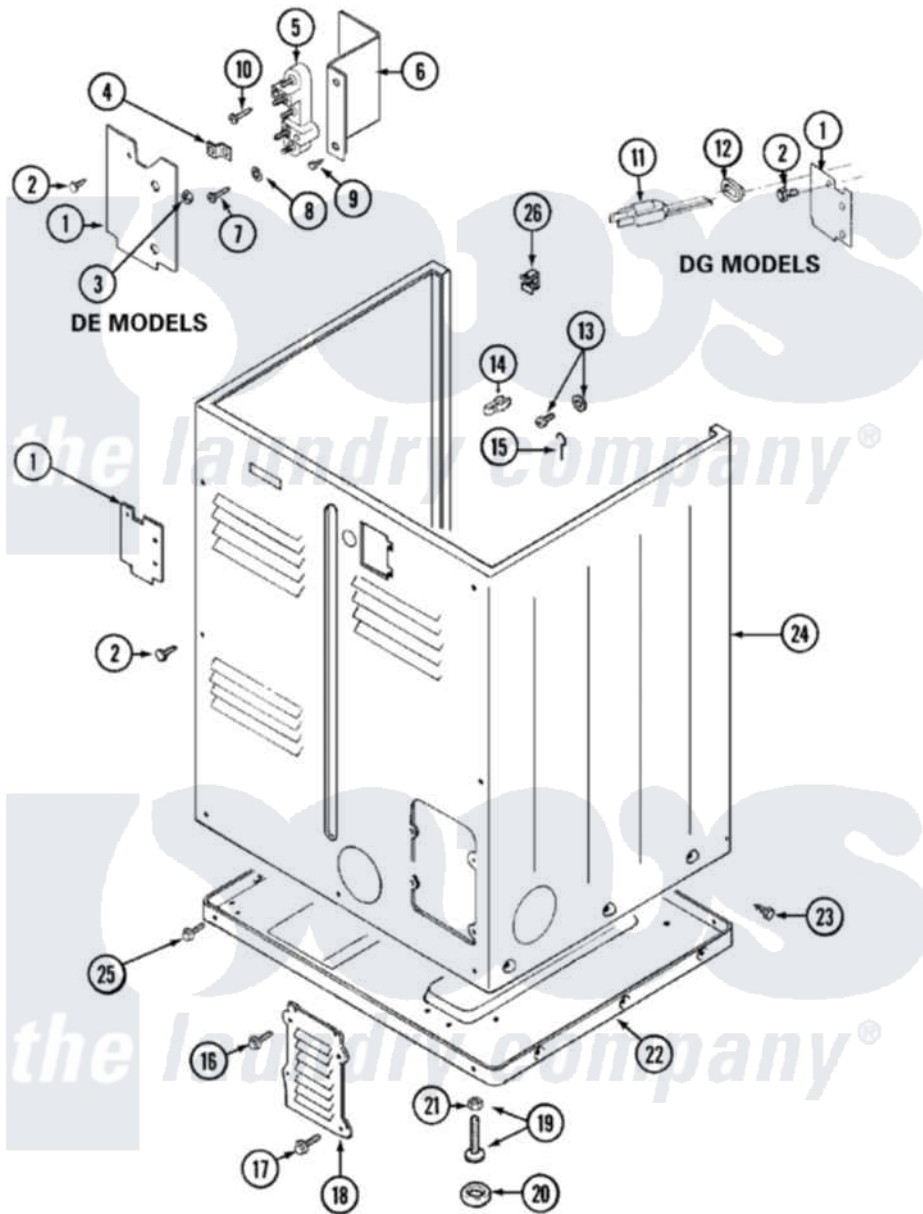

Maytag LDG8604AAE 02 - CABINET-REAR

Maytag [Residential Maytag LDG8604AAE Dryer Parts](#) Parts Diagram 02 - CABINET-REAR
 Click on the part number to view part

Item	Original Part Number	Replaced By	Status	Part Description
1	Y312905		Not Available	COVER, TERMINAL
2	Y313561			Screw---NA
11	33001246		Not Available	CORD, POWER
12	211881			Grommet, Cord Part Not Used-Gas Models Only
13	303846	22003781		Screw, Ground Strap
14	301548			Clamp, Ground Wire
15	204807			Ground Wire, Supp. Plte To Top Cover
16	Y313559			Screw
17	211294	90767		Screw, 8A X 3/8 HeX Washer Head Tapping
18	Y312951		Not Available	ACCESS COVER, BACK
19	Y305086			Adjustable Leg And Nut
20	Y314137			Foot, Rubber
21	Y052740	62739		Nut, Lock
22	Y303361		Not Available	BASE ASSY. (UPPER & LOWER)

23	213007		Xfor Cabinet See Cabinet, Back
24	33001159	33001327	Cabinet
25	Y313561		Screw----NA
"	Y310632	1163839	Screw
26	Y310376		Clip, Door Switch Harness