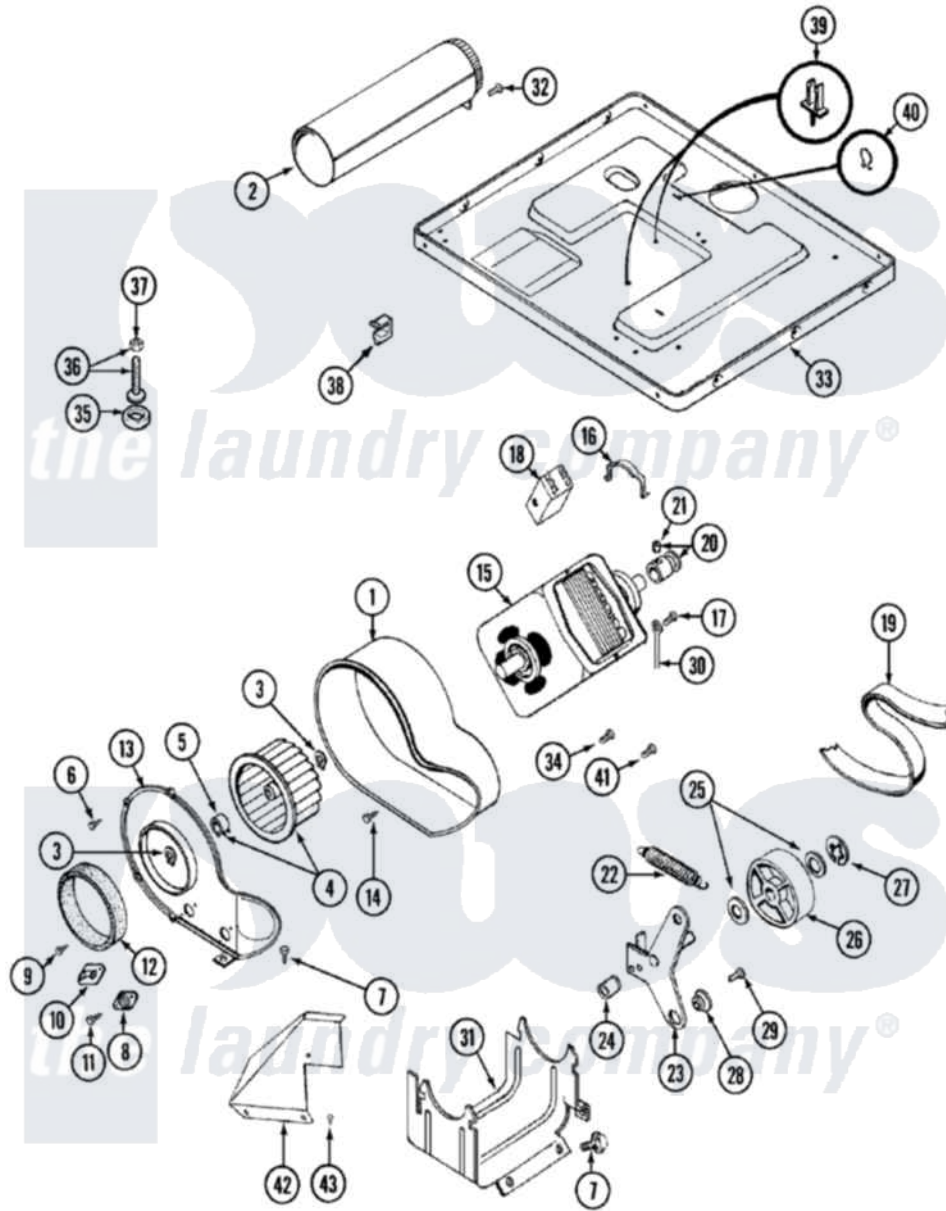

Maytag LDG8604AAE 06 - MOTOR DRIVE

Maytag [Residential Maytag LDG8604AAE Dryer Parts](#) Parts Diagram 06 - MOTOR DRIVE
 Click on the part number to view part

Item	Original Part Number	Replaced By	Status	Part Description
1	Y312893			Housing, Blower
2	Y303442			EXHAUST DUCT ASSEMBLY
3	410233	9703438		Ring-Retrnr
4	Y303836			Blower Wheel Assembly And Clamp
5	312967			Clamp, Blower Housing
6	Y312961	W10116751		Screw
7	Y313561			Screw----NA
8	306910			Thermostat, Multi Temp Note: Thermostat
9	211294	90767		Screw, 8A X 3/8 HeX Washer Head Tapping
10	306604			Cut-Off, Thermal Part Not Used
11	314848	W10116760		Screw
12	Y312901			Seal, Housing Cover
13	314846			Cover, Blower Housing
14	Y310632	1163839		Screw

15	Y303358	W10410999	Motor-Drive
16	Y015825		Clip, Motor To Motor Support
17	910343	488234	Screw 8-32 X 1/4
18	Y303877	Not Available	SWITCH, MOTOR EXTERNAL START No.303358-2, No.303358-4, 303358-7
"	Y303879		Switch, Motor External Start
"	306207	Not Available	(PROD. No.303358-8 & No.303358-9)
19	Y312959		Poly "V" Belt For Tumbler
20	Y305185	6-3051850	Pulley- MO
21	Y053241		Set Screw, Motor Pulley
22	Y303945		IDLER SPRING ASSY. W/PLUG
23	Y303363	6-3033630	Idler Arm
24	Y313582	W10116756	Spacer
25	Y312527		Washer, Idler Shaft
26	Y303705	6-3037050	Pulley- ID
27	312958	354987	Ring, Retaining
28	Y312894	315772	Sleeve, Idler Arm
29	Y014874		Screw, Idler Arm And Sleeve
30	901220		Ground Wire
31	312897	Not Available	SUPPORT, MOTOR
32	Y310632	1163839	Screw
33	Y305084		Base Assembly
34	211294	90767	Screw, 8A X 3/8 HeX Washer Head Tapping
35	Y314137		Foot, Rubber
36	Y305086		Adjustable Leg And Nut
37	Y052740	62739	Nut, Lock
38	Y310376		Clip, Door Switch Harness
39	315471	22003298	Retainer, Wire
40	410490		Spring, Retainer Wire Harness
41	Y312961	W10116751	Screw