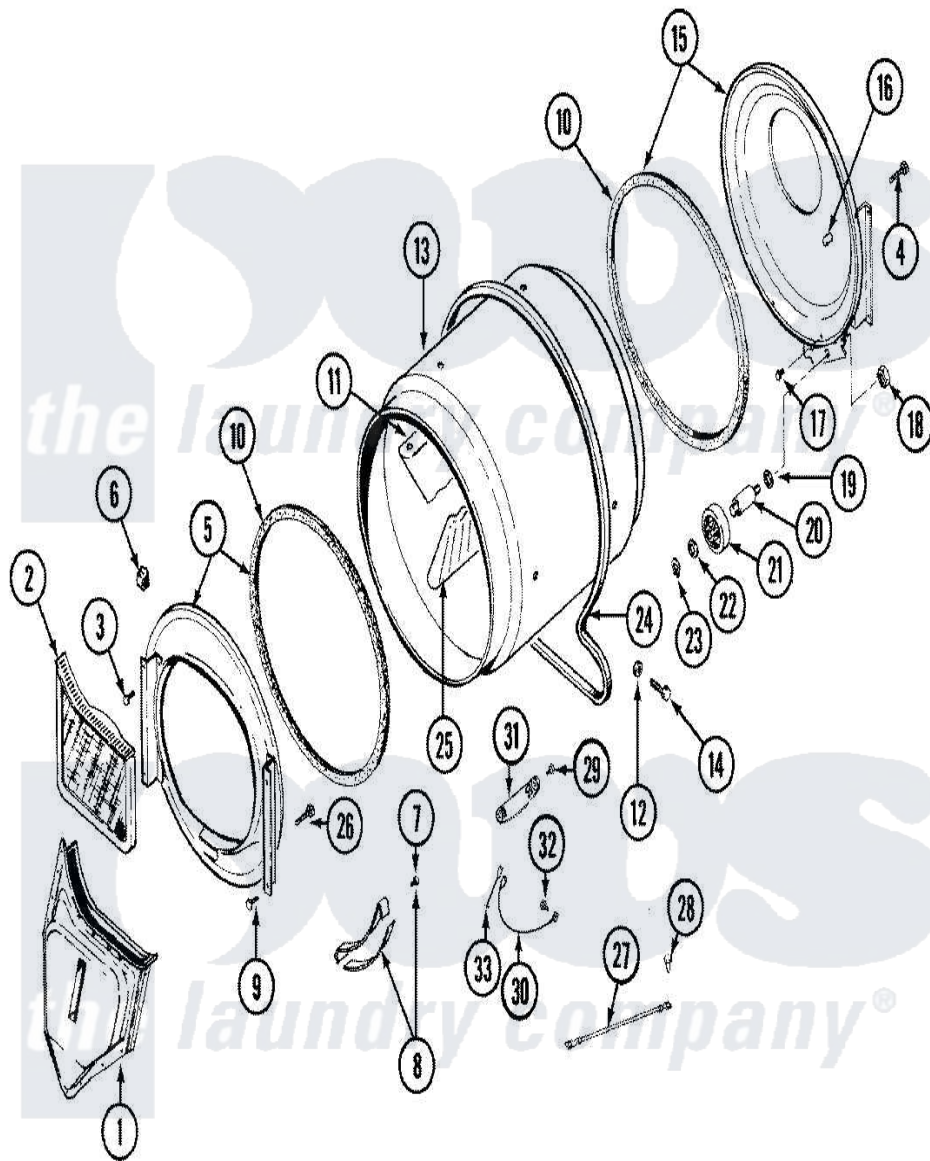

# Maytag LDG8604AAE 07 - TUMBLER

Maytag Residential Maytag LDG8604AAE Dryer Parts Parts Diagram 07 - TUMBLER  
 Click on the part number to view part

Item	Original Part Number	Replaced By	Status	Part Description
1	<a href="#">33001016</a>			Outlet Duct Assembly
2	33001171	<a href="#">33002970</a>		Lint Filte
3	313764		Not Available	SCREW
4	<a href="#">Y313561</a>			Screw---NA
5	<a href="#">33001422</a>			Front Assembly, Tumbler
6	<a href="#">Y310376</a>			Clip, Door Switch Harness
7	<a href="#">210720</a>			Rivet, Bearing To Tumbler Frmt
8	<a href="#">306508</a>			Tumbler Bearing Kit ---W
9	Y310632	<a href="#">1163839</a>		Screw
10	<a href="#">314820</a>			Seal, Tumbler
11	<a href="#">33001012</a>			Baffle
12	<a href="#">314158</a>			Washer, Baffle To Tumbler
13	33001108		Not Available	DRYER TUMBLER, W/O BAFFLES
14	<a href="#">Y310759</a>			Screw, Tumbler Baffles
15	<a href="#">33001178</a>			Back, Tumbler
16	313915	<a href="#">31-3915</a>		Tech Sheet

17	Y310632	<a href="#">1163839</a>	Screw
18	312538	<a href="#">33001443</a>	Nut, Hex
19	Y313347	<a href="#">312535</a>	Washer, Vault Mounting Brk.
20	Y312948	<a href="#">6-3129480</a>	Shaft- Tumbler
21	Y303373	<a href="#">12001541</a>	Drum Roller/Washer Assembly--W
22	<a href="#">312535</a>		Washer, Vault Mounting Brk.
23	410233	<a href="#">9703438</a>	Ring-Retrn
24	<a href="#">Y312959</a>		Poly "V" Belt For Tumbler
25	<a href="#">33001004</a>		Baffle, Tall
26	Y314110	<a href="#">33002917</a>	Screw, No.10-16
27	<a href="#">901220</a>		Ground Wire
28	910343	<a href="#">488234</a>	Screw 8-32 X 1/4
29	Y251119	<a href="#">3177991</a>	Screw
30	<a href="#">Y303711</a>		Sensor Ground Wire
31	Y303389	<a href="#">304997</a>	Sensor Assembly With Screws
32	211294	<a href="#">90767</a>	Screw, 8A X 3/8 HeX Washer Head Tapping
33	<a href="#">Y312658</a>		Receptacle, Sensor Ground Wire