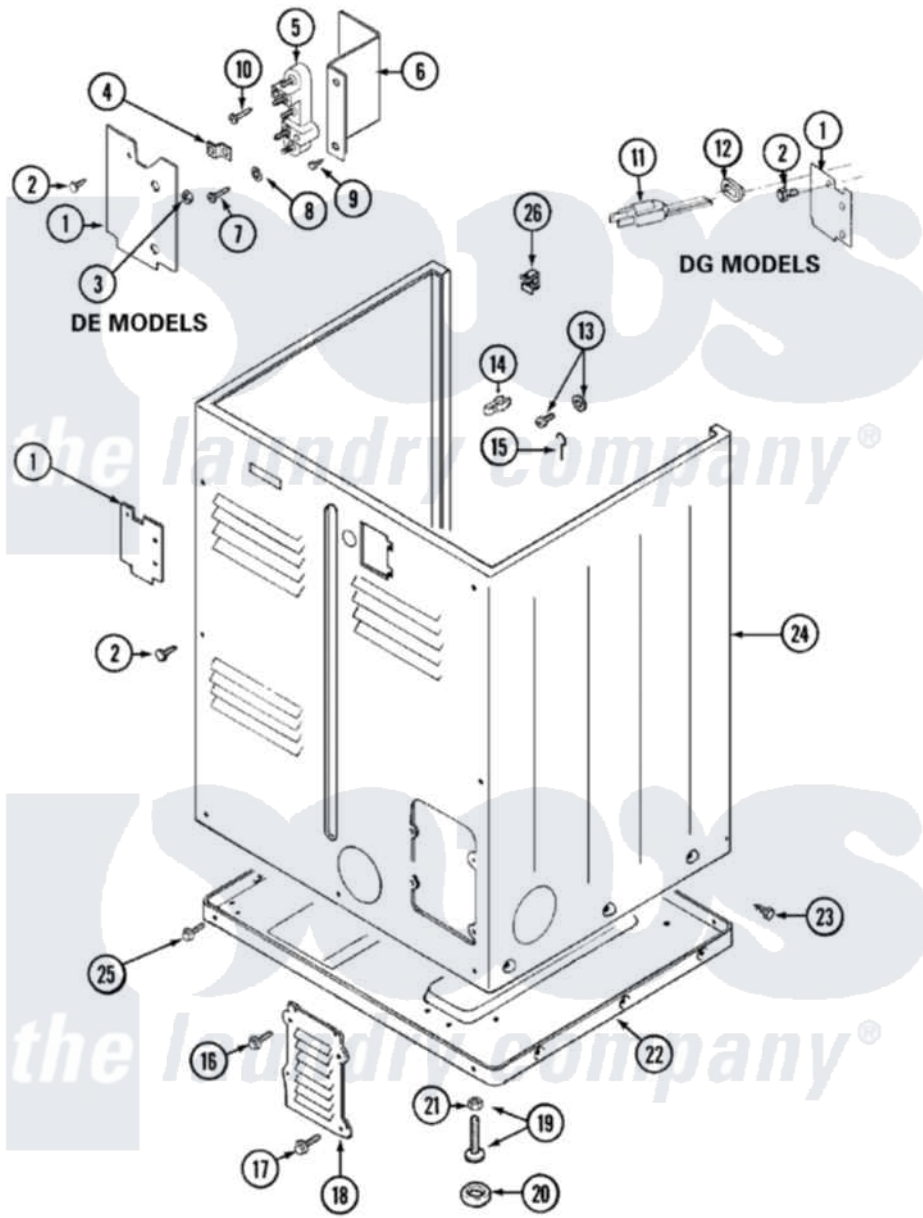

# Maytag LDG8604AAL 02 - CABINET-REAR

Maytag [Residential Maytag LDG8604AAL Dryer Parts](#) Parts Diagram 02 - CABINET-REAR  
 Click on the part number to view part

Item	Original Part Number	Replaced By	Status	Part Description
1	Y312905		Not Available	COVER, TERMINAL
2	<a href="#">Y313561</a>			Screw---NA
11	33001246		Not Available	CORD, POWER
12	<a href="#">211881</a>			Grommet, Cord Part Not Used-Gas Models Only
13	303846	<a href="#">22003781</a>		Screw, Ground Strap
14	<a href="#">301548</a>			Clamp, Ground Wire
15	<a href="#">204807</a>			Ground Wire, Supp. Plte To Top Cover
16	<a href="#">Y313559</a>			Screw
17	211294	<a href="#">90767</a>		Screw, 8A X 3/8 HeX Washer Head Tapping
18	Y312951		Not Available	ACCESS COVER, BACK
19	<a href="#">Y305086</a>			Adjustable Leg And Nut
20	<a href="#">Y314137</a>			Foot, Rubber
21	Y052740	<a href="#">62739</a>		Nut, Lock
22	Y303361		Not Available	BASE ASSY. (UPPER & LOWER)

23	<a href="#">213007</a>		Xfor Cabinet See Cabinet, Back
24	33001160	Not Available	CABINET (ALM)
25	<a href="#">Y313561</a>		Screw----NA
"	Y310632	<a href="#">1163839</a>	Screw
26	<a href="#">Y310376</a>		Clip, Door Switch Harness