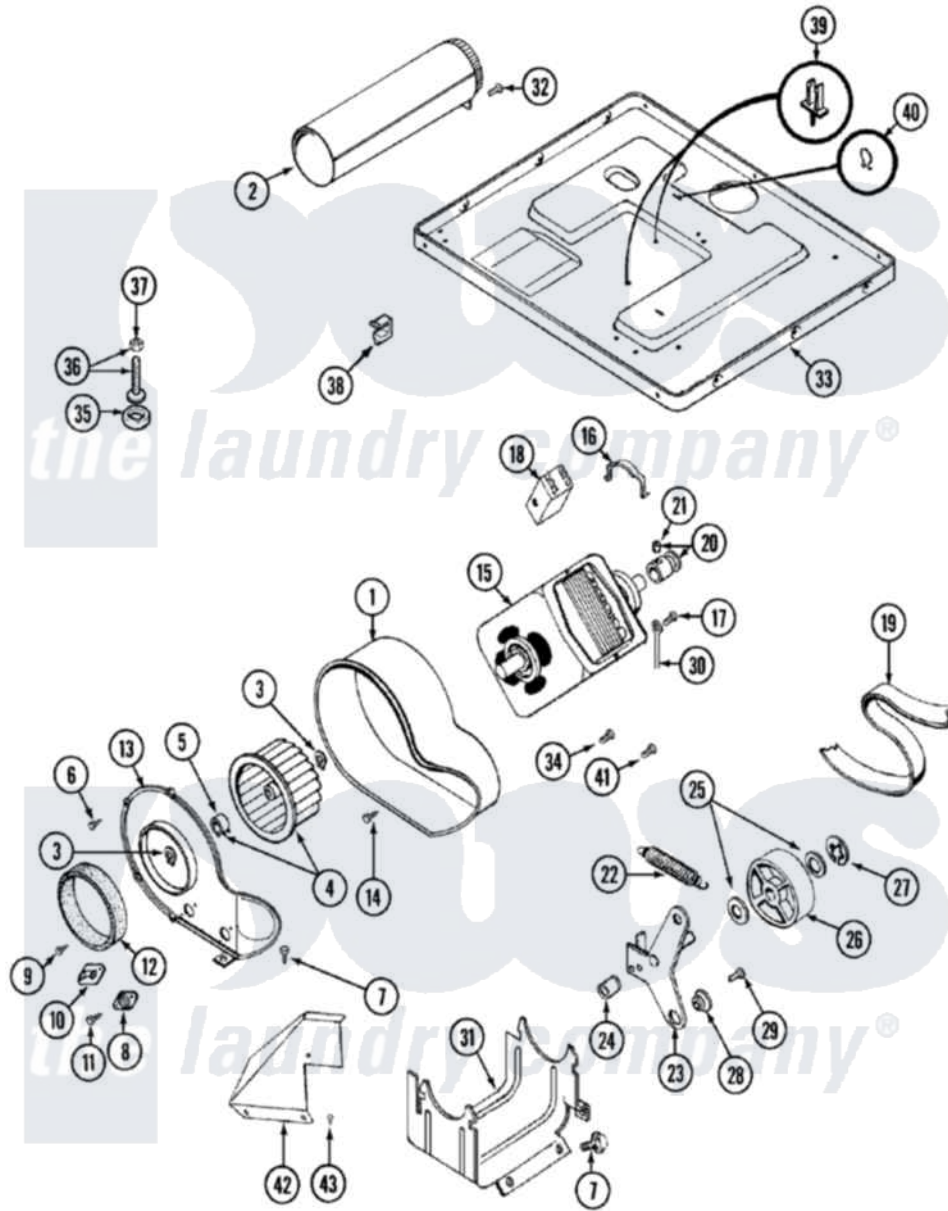

Maytag LDG8604AAL 06 - MOTOR DRIVE

Maytag Residential Maytag LDG8604AAL Dryer Parts Parts Diagram 06 - MOTOR DRIVE
 Click on the part number to view part

Item	Original Part Number	Replaced By	Status	Part Description
1	Y312893			Housing, Blower
2	Y303442			EXHAUST DUCT ASSEMBLY
3	410233	9703438		Ring-Retrnr
4	Y303836			Blower Wheel Assembly And Clamp
5	312967			Clamp, Blower Housing
6	Y312961	W10116751		Screw
7	Y313561			Screw----NA
8	306910			Thermostat, Multi Temp Note: Thermostat
9	211294	90767		Screw, 8A X 3/8 HeX Washer Head Tapping
10	306604			Cut-Off, Thermal Part Not Used
11	314848	W10116760		Screw
12	Y312901			Seal, Housing Cover
13	314846			Cover, Blower Housing
14	Y310632	1163839		Screw

15	Y303358	W10410999	Motor-Drve
16	Y015825		Clip, Motor To Motor Support
17	910343	488234	Screw 8-32 X 1/4
18	Y303877	Not Available	SWITCH, MOTOR EXTERNAL START No.303358-2, No.303358-4, 303358-7
"	Y303879		Switch, Motor External Start
"	306207	Not Available	(PROD. No.303358-8 & No.303358-9)
19	Y312959		Poly "V" Belt For Tumbler
20	Y305185	6-3051850	Pulley- MO
21	Y053241		Set Screw, Motor Pulley
22	Y303945		IDLER SPRING ASSY. W/PLUG
23	Y303363	6-3033630	Idler Arm
24	Y313582	W10116756	Spacer
25	Y312527		Washer, Idler Shaft
26	Y303705	6-3037050	Pulley- ID
27	312958	354987	Ring, Retaining
28	Y312894	315772	Sleeve, Idler Arm
29	Y014874		Screw, Idler Arm And Sleeve
30	901220		Ground Wire
31	312897	Not Available	SUPPORT, MOTOR
32	Y310632	1163839	Screw
33	Y305084		Base Assembly
34	211294	90767	Screw, 8A X 3/8 HeX Washer Head Tapping
35	Y314137		Foot, Rubber
36	Y305086		Adjustable Leg And Nut
37	Y052740	62739	Nut, Lock
38	Y310376		Clip, Door Switch Harness
39	315471	22003298	Retainer, Wire
40	410490		Spring, Retainer Wire Harness
41	Y312961	W10116751	Screw