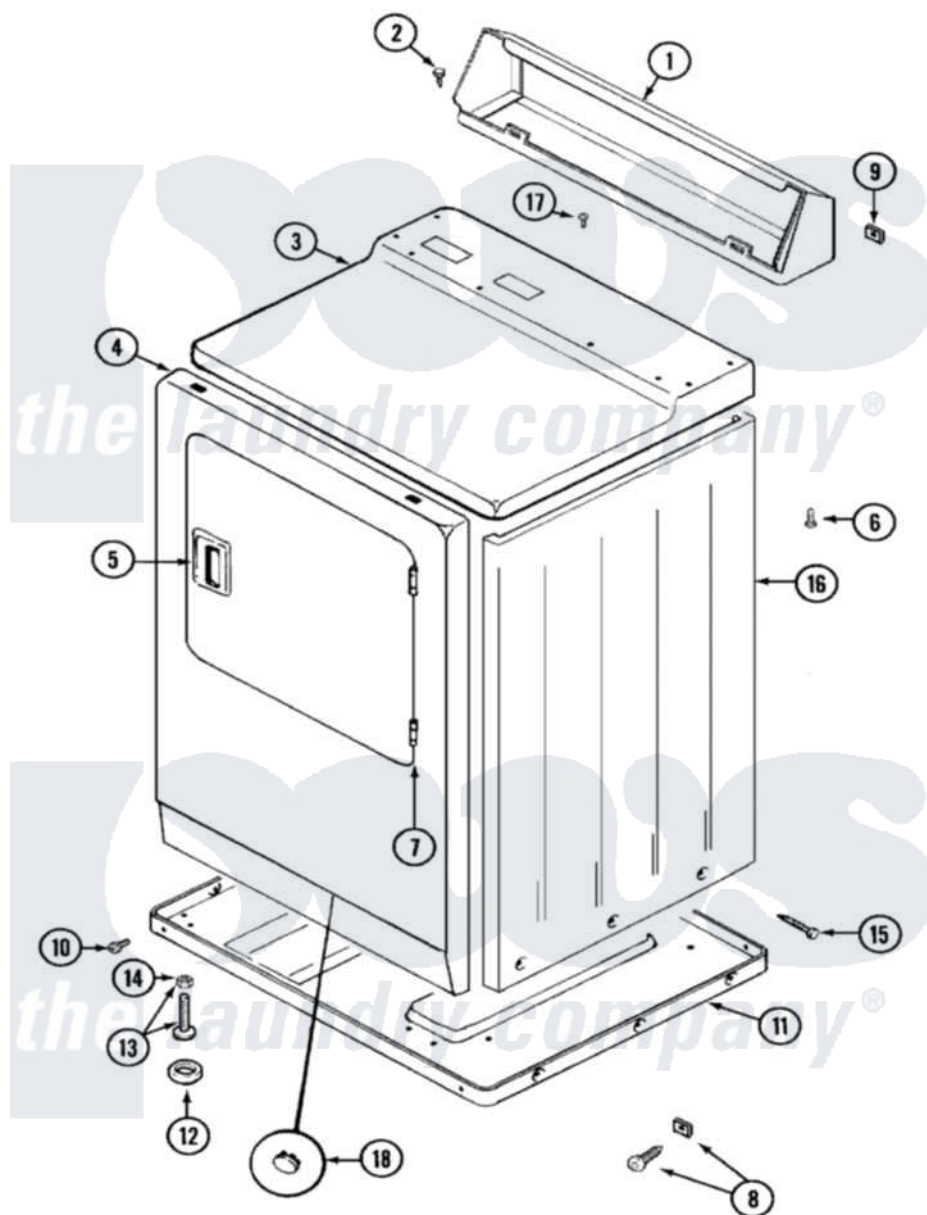

Maytag LDG8604AAM 01 - CABINET (FRONT LDE8604ACM & LDG8604AAM)

Maytag Residential Maytag LDG8604AAM Dryer Parts Parts Diagram 01 - CABINET (FRONT LDE8604ACM & LDG8604AAM)

Click on the part number to view part

Item	Original Part Number	Replaced By	Status	Part Description
1	<a href="#">305193L</a>			Console
2	216423	<a href="#">3370225</a>		Screw
3	33001166		Not Available	COVER, TOP (ALM)---NA
4	33001221	<a href="#">22001817</a>		Sheet, Sound Damper
"	33001258	<a href="#">33001242</a>		Panel, Front
5	33001254	<a href="#">37001047</a>		Handle, Door
6	<a href="#">214354</a>			Screw, Top Cover To Cabnt.
7	<a href="#">33001230</a>			Hinge, Door
8	<a href="#">204439</a>			Screw And Fstner Assembly
9	<a href="#">215075</a>			Fastener, Control Panel To Console
10	<a href="#">Y313561</a>			Screw---NA
"	Y310632	<a href="#">1163839</a>		Screw
11	Y303361		Not Available	BASE ASSY. (UPPER & LOWER)

12	<a href="#">Y314137</a>		Foot, Rubber
13	<a href="#">Y305086</a>		Adjustable Leg And Nut
14	Y052740	<a href="#">62739</a>	Nut, Lock
15	<a href="#">213007</a>		Xfor Cabinet See Cabinet, Back
16	33001160	Not Available	CABINET (ALM)
17	210186	<a href="#">3370225</a>	Screw
18	33001168	Not Available	PLUG, SIGHT HOLE (ALM)