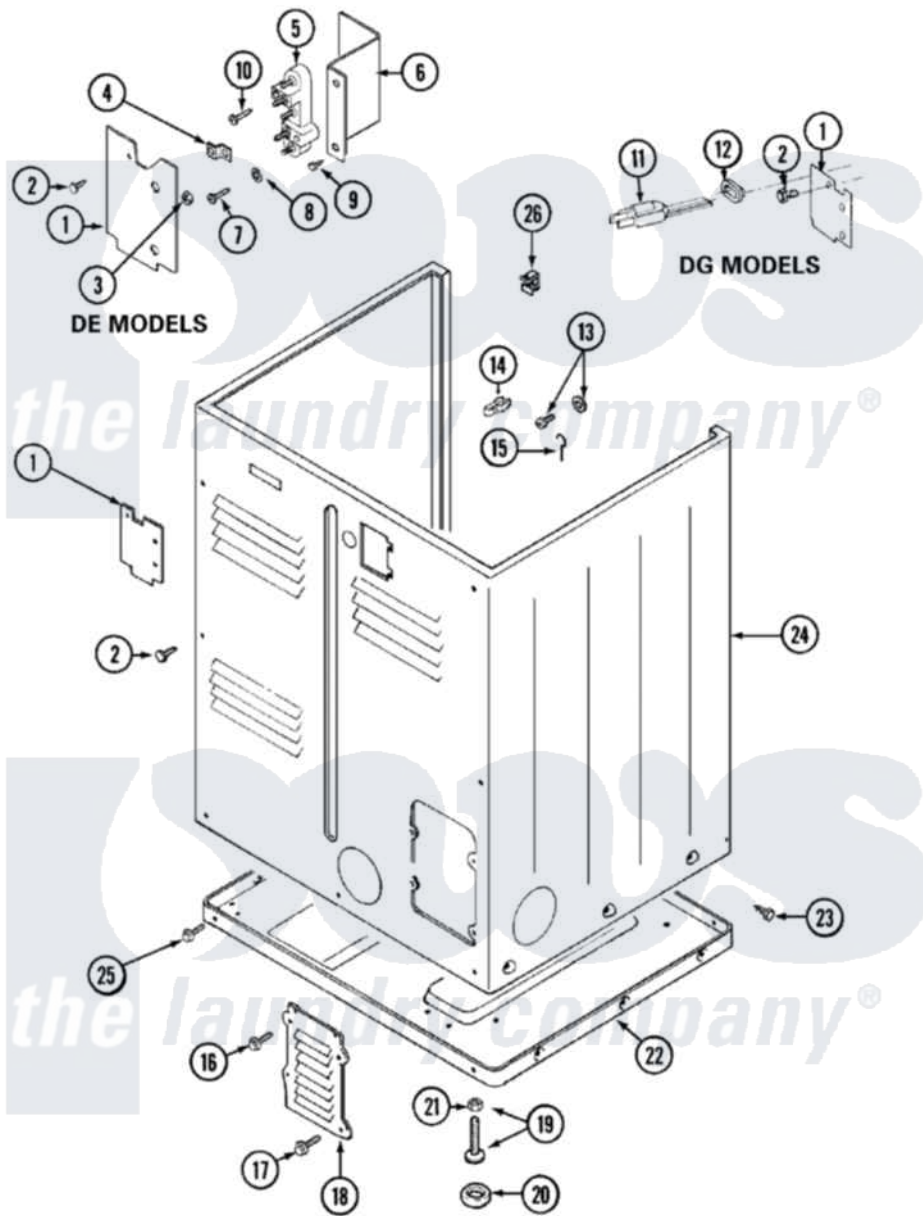

Maytag LDG8604AAM 02 - CABINET-REAR (LDE8604ACM & LDG8604AAM)

Maytag Residential Maytag LDG8604AAM Dryer Parts Parts Diagram 02 - CABINET-REAR (LDE8604ACM & LDG8604AAM)

Click on the part number to view part

Item	Original Part Number	Replaced By	Status	Part Description
1	Y312905		Not Available	COVER, TERMINAL
2	<a href="#">Y313561</a>			Screw---NA
11	33001246		Not Available	CORD, POWER
12	<a href="#">211881</a>			Grommet, Cord Part Not Used-Gas Models Only
13	303846	<a href="#">22003781</a>		Screw, Ground Strap
14	<a href="#">301548</a>			Clamp, Ground Wire
15	<a href="#">204807</a>			Ground Wire, Supp. Pltte To Top Cover
16	<a href="#">Y313559</a>			Screw
17	211294	<a href="#">90767</a>		Screw, 8A X 3/8 HeX Washer Head Tapping
18	Y312951		Not Available	ACCESS COVER, BACK
19	<a href="#">Y305086</a>			Adjustable Leg And Nut
20	<a href="#">Y314137</a>			Foot, Rubber
21	Y052740	<a href="#">62739</a>		Nut, Lock