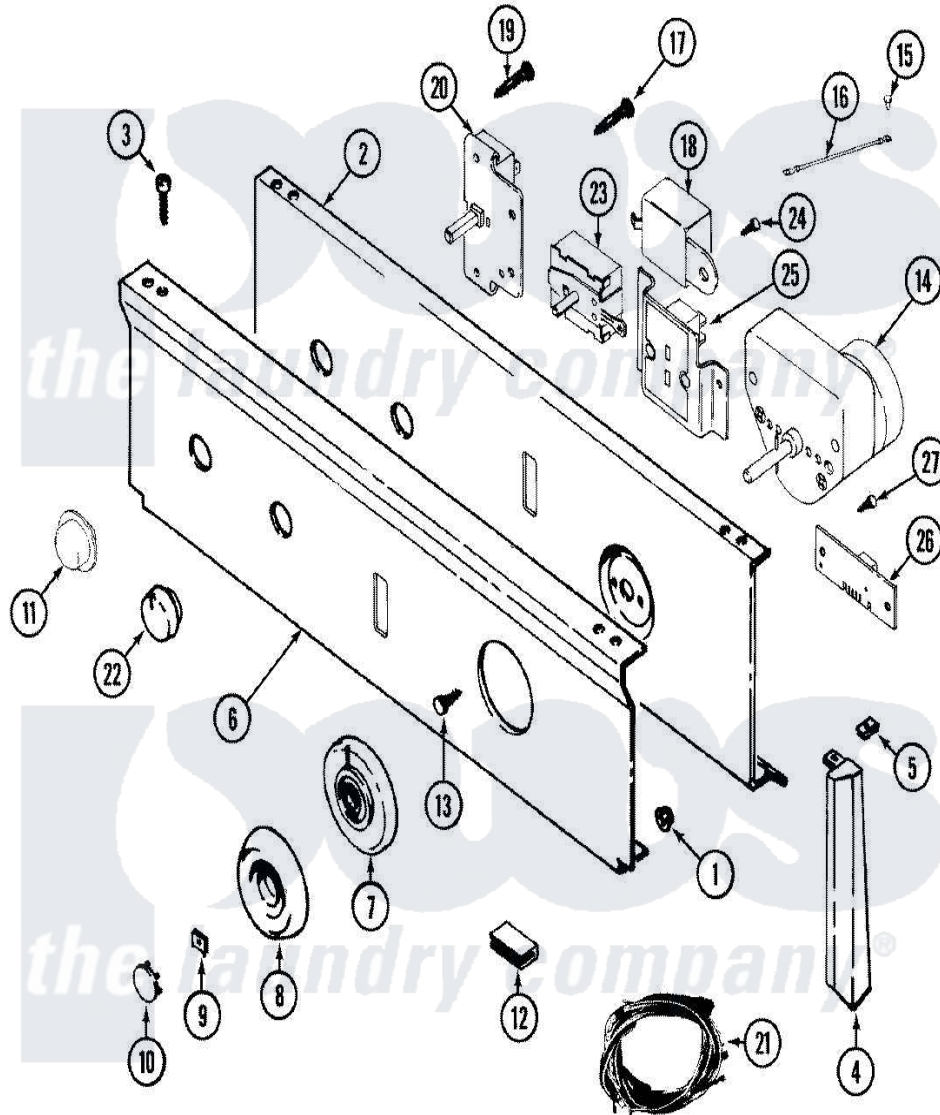

Maytag LDG8604AAM 03 - CONTROL PANEL (LDE8604ACM & LDG8604AAM)

Maytag Residential Maytag LDG8604AAM Dryer Parts Parts Diagram 03 - CONTROL PANEL (LDE8604ACM & LDG8604AAM)

Click on the part number to view part

Item	Original Part Number	Replaced By	Status	Part Description
1	214872			Palnut, End Cap Note: Nut, Lamp Holder
2	33001237		Not Available	PLATE, SUPPORT
3	210932			Screw, No.8 X 9/16 Ctsk Note: Screw, Inlet Duct
4	22001567			Cap, End
"	22001566	22001293		End Cap, Control Panel
"	22001293			End Cap, Control Panel
"	22001292	22001567		Cap, End
5	214894			Fastener, End Cap
6	33001465		Not Available	PANEL, CONTROL (ALM)
7	33001372		Not Available	SKIRT, TIMER DIAL (ALM)
8	33001282	33002325		Knob Assembly
9	312273			Nut, Control Knob
10	216424		Not Available	CAP, KNOB (ALM)

11	33001371		Button, Push-To-Start
12	214897		Pad, Control Panel
13	315317	488234	Screw 8-32 X 1/4
14	33001036		Timer
15	210186	3370225	Screw
16	204807		Ground Wire, Supp. Plte To Top Cover
17	315317	488234	Screw 8-32 X 1/4
18	Y308205	33001623	Buzzer, Non-Adjustable
19	315317	488234	Screw 8-32 X 1/4
20	33001232	Not Available	SWITCH, PUSH TO START
21	33001550	Not Available	HARNES, WIRE
"	33001355	Not Available	WIRE HARNES, MAIN
22	22001269	Not Available	KNOB ASSY. (ALM)
23	33001227		Switch, Rotary
24	315317	488234	Screw 8-32 X 1/4
25	33001045	Not Available	DISPLAY, DRYNESS ASY. (ALM)
26	33001212		Board, Control-Moisture Sensor
27	315317	488234	Screw 8-32 X 1/4
28	16000327	Not Available	GUIDE, QUICK REF. - MAYTAG
"	33001259		Manual, Use And Care