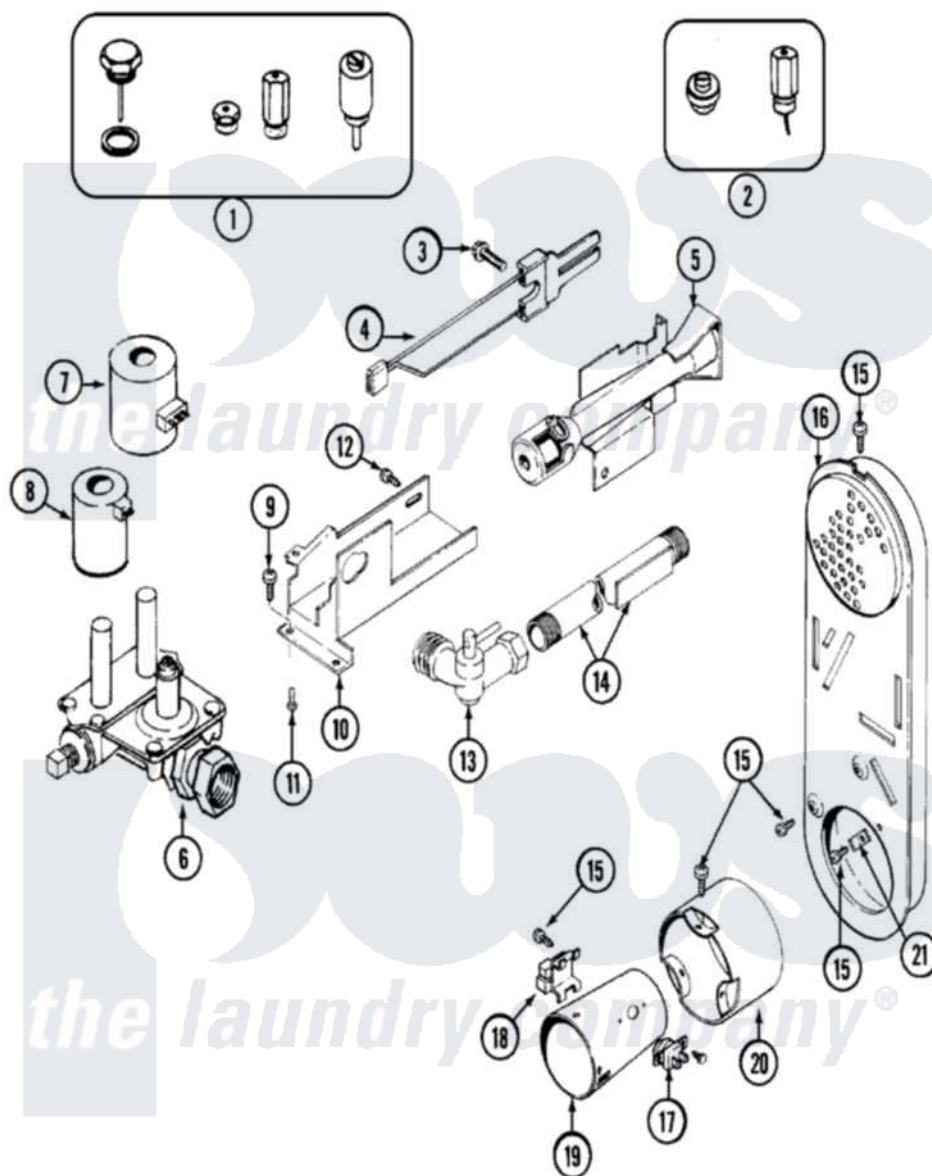

Maytag LDG8604AAM 06 - GAS VALVE

Maytag [Residential Maytag LDG8604AAM Dryer Parts](#) Parts Diagram 06 - GAS VALVE
 Click on the part number to view part

Item	Original Part Number	Replaced By	Status	Part Description
1	Y306195	MAL9000AXX		LP Gas Con