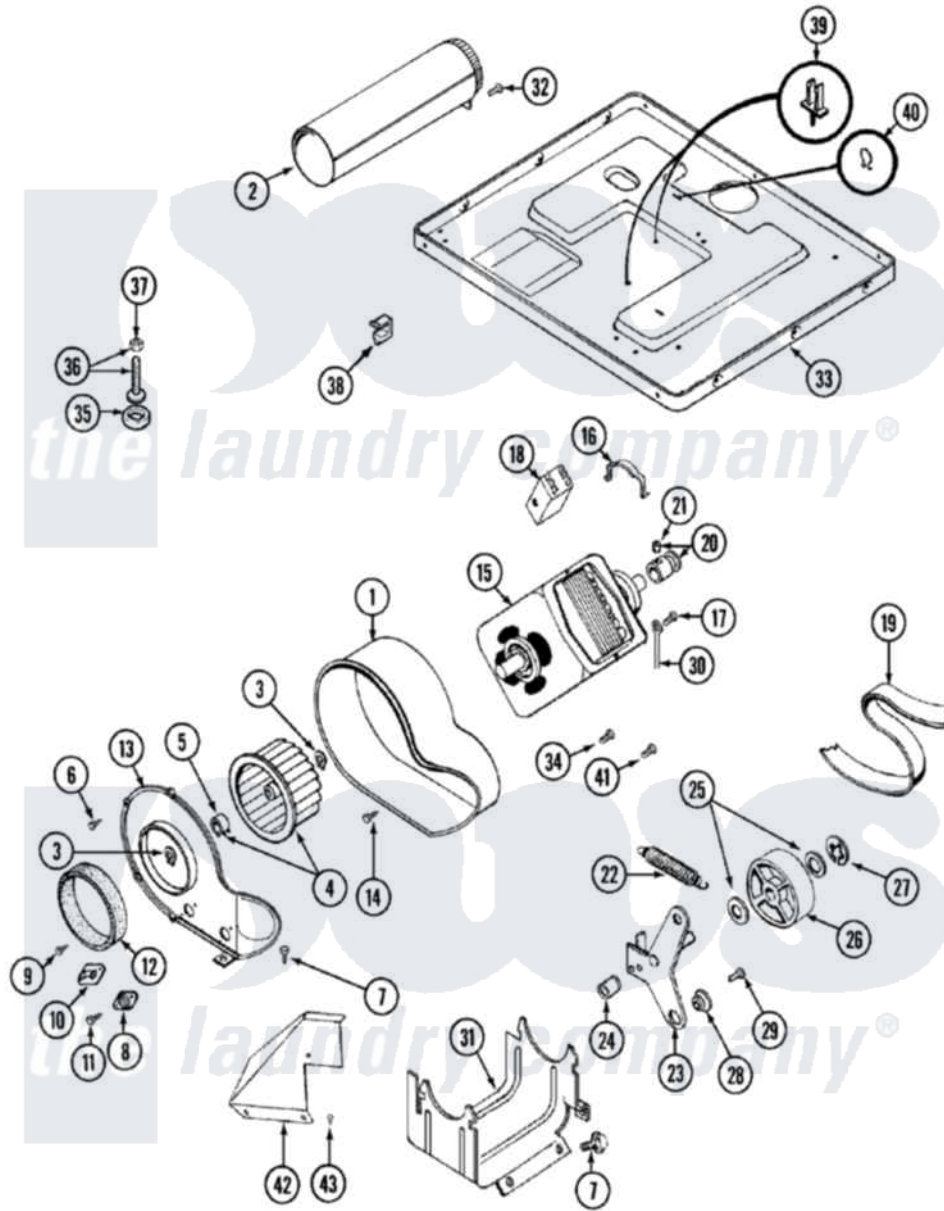

# Maytag LDG8604AAM 07 - MOTOR DRIVE (LDE8604ACM & LDG8604AAM)

Maytag [Residential Maytag LDG8604AAM Dryer Parts](#) Parts Diagram 07 - MOTOR DRIVE (LDE8604ACM & LDG8604AAM)

[Click on the part number to view part](#)

Item	Original Part Number	Replaced By	Status	Part Description
1	<a href="#">Y312893</a>			Housing, Blower
2	Y303442			EXHAUST DUCT ASSEMBLY
3	410233	<a href="#">9703438</a>		Ring-Retrn
4	<a href="#">Y303836</a>			Blower Wheel Assembly And Clamp
5	<a href="#">312967</a>			Clamp, Blower Housing
6	Y312961	<a href="#">W10116751</a>		Screw
7	<a href="#">Y313561</a>			Screw---NA
8	<a href="#">306910</a>			Thermostat, Multi Temp Note: Thermostat
9	211294	<a href="#">90767</a>		Screw, 8A X 3/8 HeX Washer Head Tapping
10	<a href="#">306604</a>			Cut-Off, Thermal Part Not Used
11	314848	<a href="#">W10116760</a>		Screw
12	<a href="#">Y312901</a>			Seal, Housing Cover
13	<a href="#">314846</a>			Cover, Blower Housing