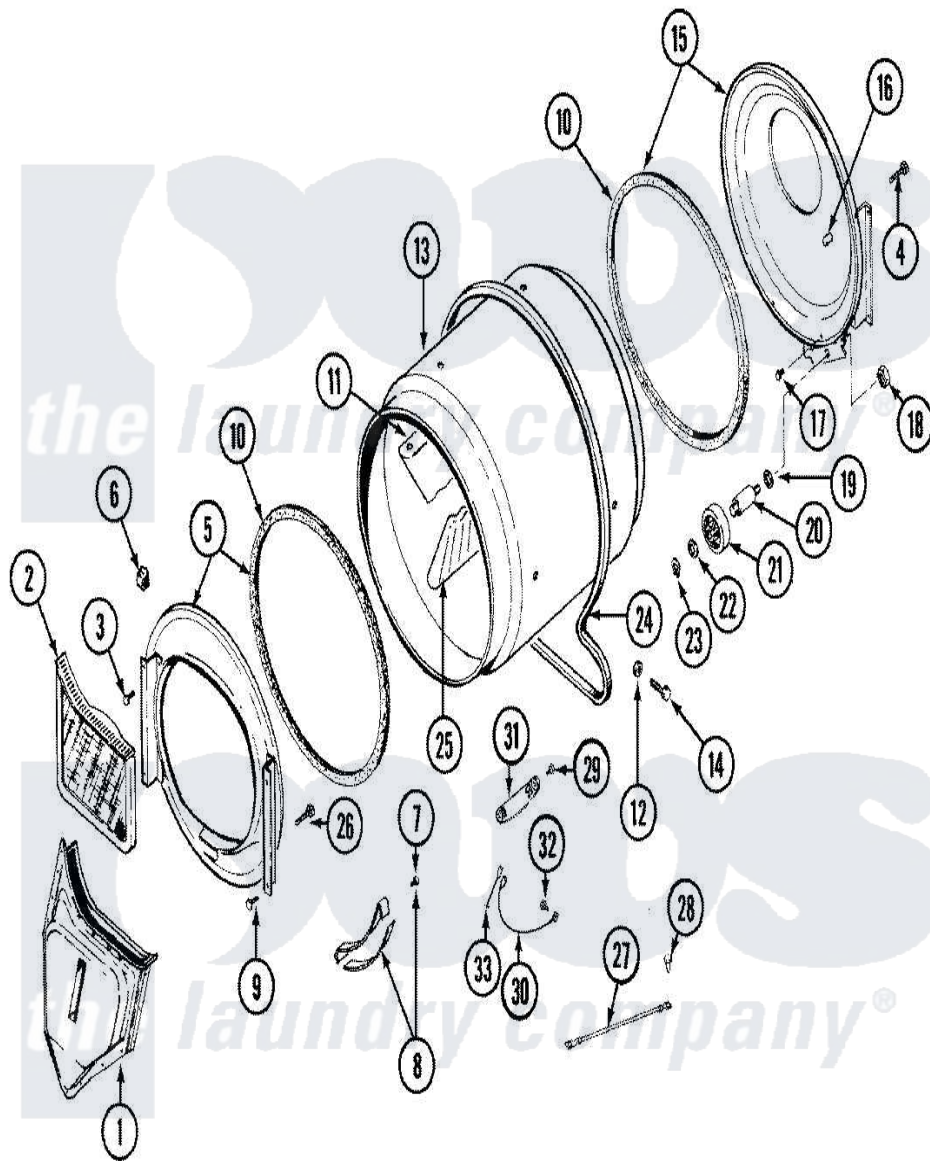

Maytag LDG8604AAM 08 - TUMBLER (LDE8604ACM & LDG8604AAM)

Maytag [Residential Maytag LDG8604AAM Dryer Parts](#) Parts Diagram 08 - TUMBLER (LDE8604ACM & LDG8604AAM)
 Click on the part number to view part

Item	Original Part Number	Replaced By	Status	Part Description
1	33001016			Outlet Duct Assembly
2	33001171	33002970		Lint Filte
3	313764		Not Available	SCREW
4	Y313561			Screw----NA
5	33001422			Front Assembly, Tumbler
6	Y310376			Clip, Door Switch Harness
7	210720			Rivet, Bearing To Tumbler Frmt
8	306508			Tumbler Bearing Kit ---W
9	Y310632	1163839		Screw
10	314820			Seal, Tumbler
11	33001012			Baffle
12	314158			Washer, Baffle To Tumbler
13	33001108		Not Available	DRYER TUMBLER, W/O BAFFLES
14	Y310759			Screw, Tumbler Baffles
15	33001178			Back, Tumbler
16	313915	31-3915		Tech Sheet

17	Y310632	1163839	Screw
18	312538	33001443	Nut, Hex
19	Y313347	312535	Washer, Vault Mounting Brk.
20	Y312948	6-3129480	Shaft- Tumbler
21	Y303373	12001541	Drum Roller/Washer Assembly--W
22	312535		Washer, Vault Mounting Brk.
23	410233	9703438	Ring-Retrn
24	Y312959		Poly "V" Belt For Tumbler
25	33001004		Baffle, Tall
26	Y314110	33002917	Screw, No.10-16
27	901220		Ground Wire
28	910343	488234	Screw 8-32 X 1/4
29	Y251119	3177991	Screw
30	Y303711		Sensor Ground Wire
31	Y303389	304997	Sensor Assembly With Screws
32	211294	90767	Screw, 8A X 3/8 HeX Washer Head Tapping
33	Y312658		Receptacle, Sensor Ground Wire