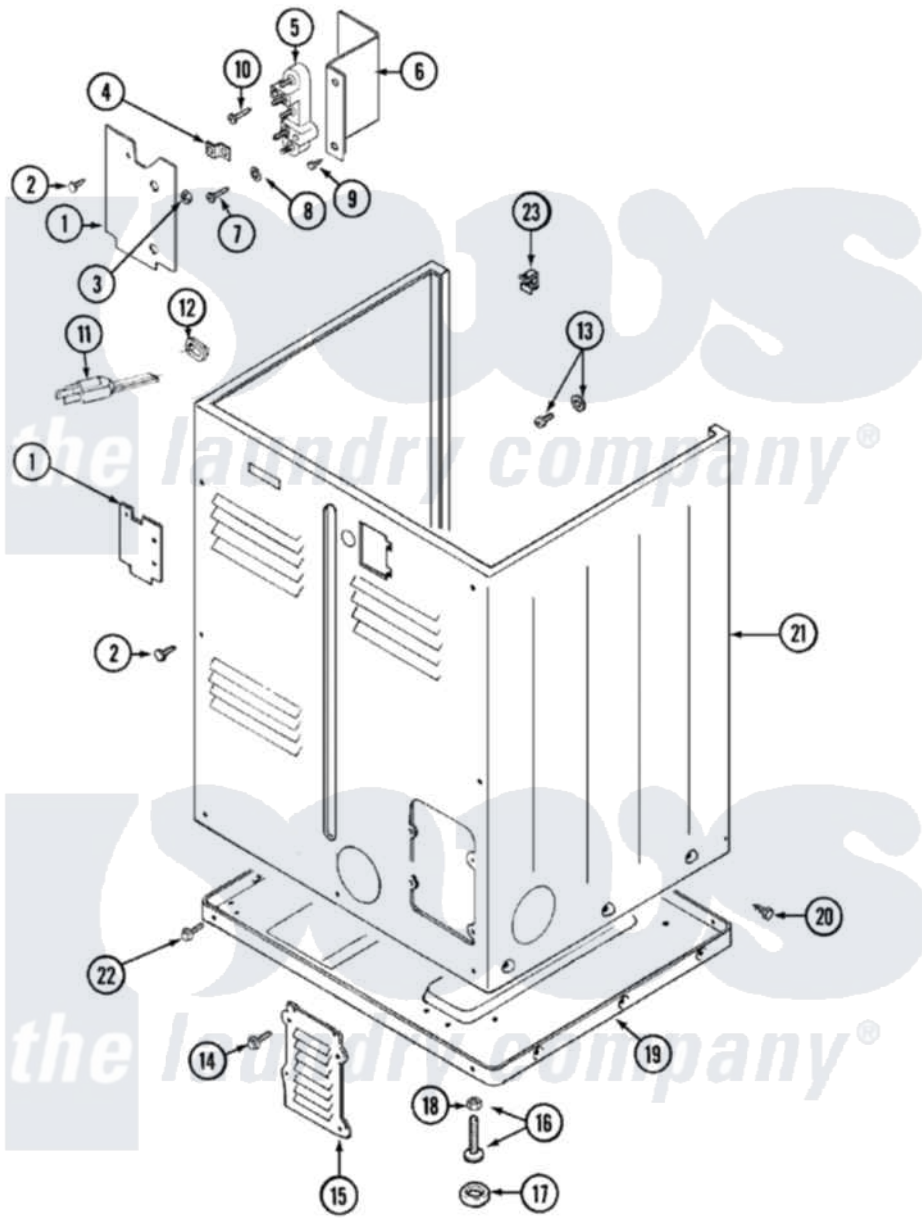

Maytag LDG8606AAE 02 - CABINET-REAR

Maytag [Residential Maytag LDG8606AAE Dryer Parts](#) Parts Diagram 02 - CABINET-REAR
 Click on the part number to view part

Item	Original Part Number	Replaced By	Status	Part Description
1	Y312905		Not Available	COVER, TERMINAL
2	Y313561			Screw---NA
11	33001246		Not Available	CORD, POWER
12	211881			Grommet, Cord Part Not Used-Gas Models Only
13	303846	22003781		Screw, Ground Strap
14	216423	3370225		Screw
15	Y312951		Not Available	ACCESS COVER, BACK
16	Y305086			Adjustable Leg And Nut
17	Y314137			Foot, Rubber
18	Y052740	62739		Nut, Lock
19	Y303361		Not Available	BASE ASSY. (UPPER & LOWER)
20	213007			Xfor Cabinet See Cabinet, Back
21	33001159	33001327		Cabinet
22	Y313561			Screw---NA