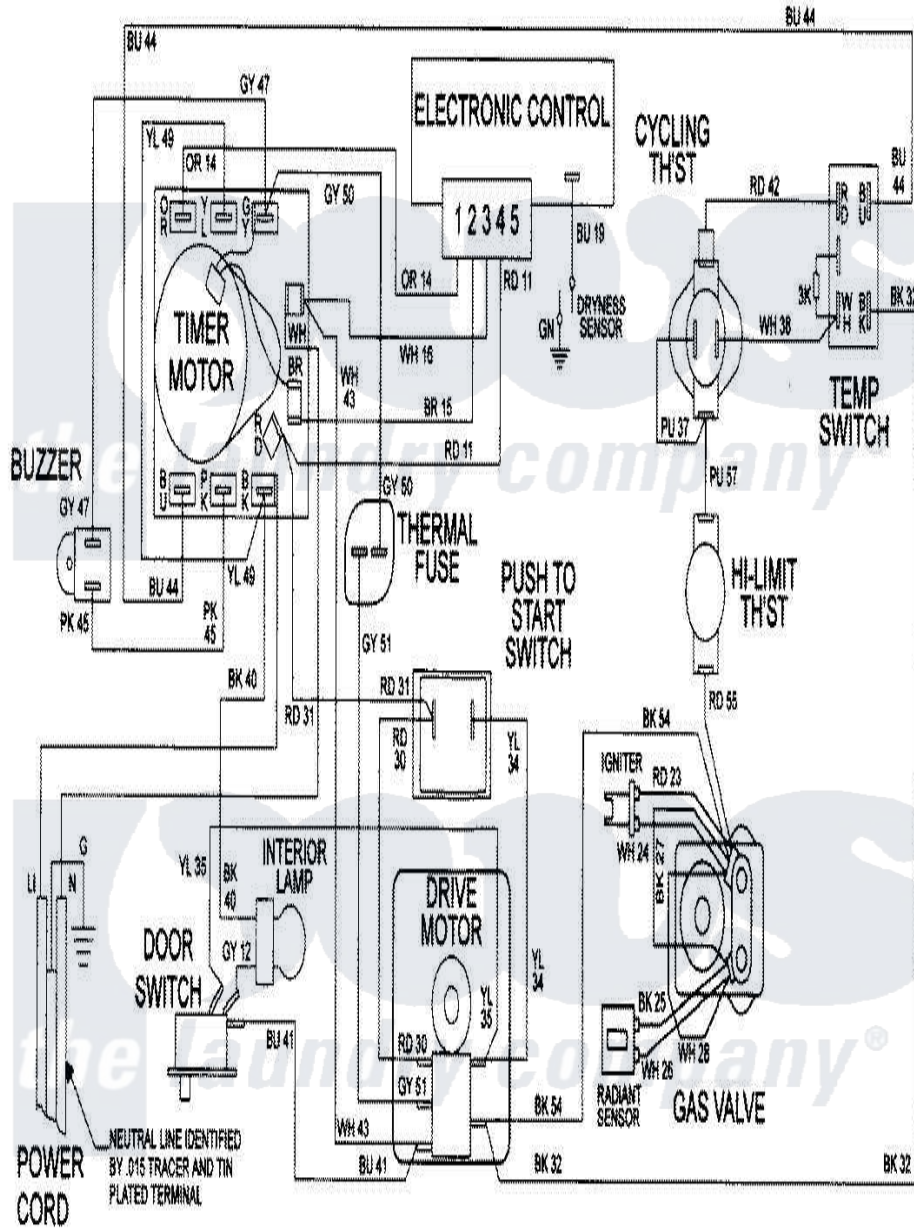

Maytag LDG8606AAE 09 - WIRING INFORMATION

Maytag Residential Maytag LDG8606AAE Dryer Parts Parts Diagram 09 - WIRING INFORMATION
 Click on the part number to view part

Item	Original Part Number	Replaced By	Status	Part Description
NI	15001959		Not Available	WIRING INFORMATION