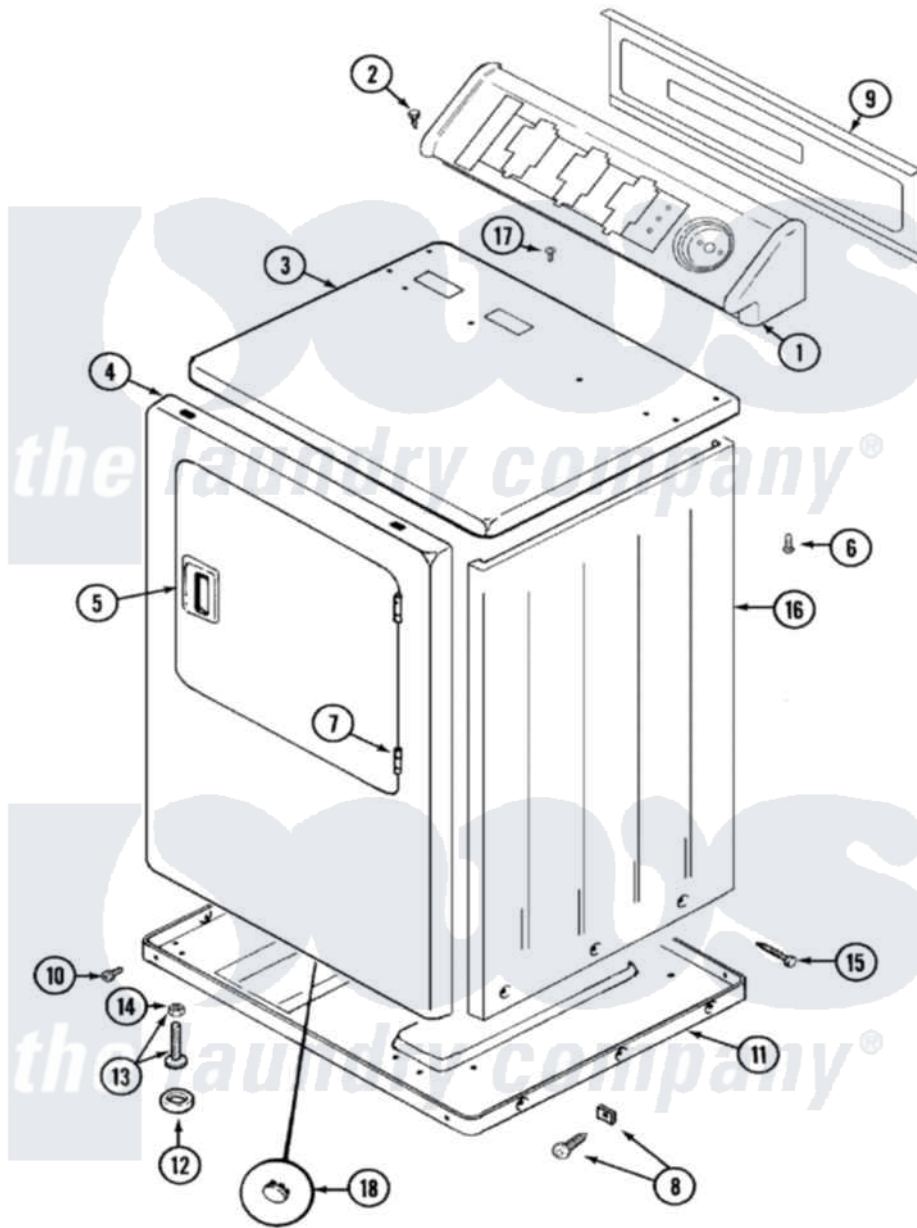

# Maytag LDG8606AAM 01 - CABINET-FRONT

Maytag Residential Maytag LDG8606AAM Dryer Parts Parts Diagram 01 - CABINET-FRONT  
 Click on the part number to view part

Item	Original Part Number	Replaced By	Status	Part Description
1	<a href="#">33001613</a>			Console
2	216423	<a href="#">3370225</a>		Screw
3	<a href="#">33001609</a>			Cover, Top ----NA
4	<a href="#">33001611</a>			Panel, Front ----NA
"	33001486	<a href="#">98008544</a>		Screw
"	33001221	<a href="#">22001817</a>		Sheet, Sound Damper
5	33001254	<a href="#">37001047</a>		Handle, Door
6	<a href="#">214354</a>			Screw, Top Cover To Cabnt.
7	<a href="#">33001230</a>			Hinge, Door
8	12001340	<a href="#">204439</a>		Screw And Fstner Assembly
9	33001625		Not Available	PANEL, BACK----NA
10	<a href="#">Y313561</a>			Screw----NA
"	Y310632	<a href="#">1163839</a>		Screw
11	Y303361		Not Available	BASE ASSY. (UPPER & LOWER)
12	<a href="#">Y314137</a>			Foot, Rubber
13	<a href="#">Y305086</a>			Adjustable Leg And Nut

14	Y052740	<a href="#">62739</a>	Nut, Lock
15	<a href="#">213007</a>		Xfor Cabinet See Cabinet, Back
16	33001160		Not Available
17	210186	<a href="#">3370225</a>	CABINET (ALM)
18	33001615		Not Available
			Screw
			PLUG, FRONT PANEL (ALM)