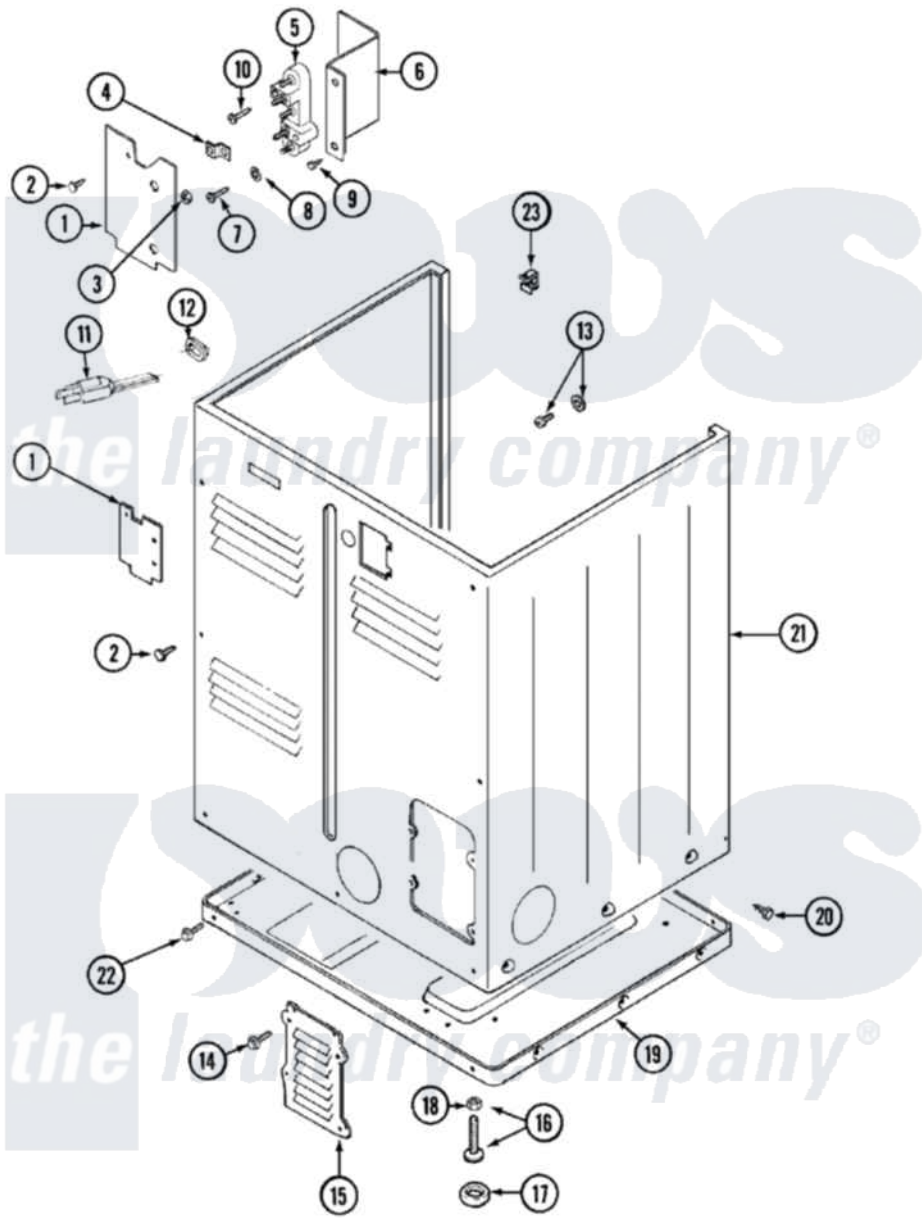

Maytag LDG8606AAM 02 - CABINET-REAR

Maytag [Residential Maytag LDG8606AAM Dryer Parts](#) Parts Diagram 02 - CABINET-REAR
 Click on the part number to view part

Item	Original Part Number	Replaced By	Status	Part Description
1	Y312905		Not Available	COVER, TERMINAL
2	Y313561			Screw---NA
11	33001246		Not Available	CORD, POWER
12	211881			Grommet, Cord Part Not Used-Gas Models Only
13	303846	22003781		Screw, Ground Strap
14	216423	3370225		Screw
15	Y312951		Not Available	ACCESS COVER, BACK
16	Y305086			Adjustable Leg And Nut
17	Y314137			Foot, Rubber
18	Y052740	62739		Nut, Lock
19	Y303361		Not Available	BASE ASSY. (UPPER & LOWER)
20	213007			Xfor Cabinet See Cabinet, Back
21	33001160		Not Available	CABINET (ALM)
22	Y313561			Screw---NA